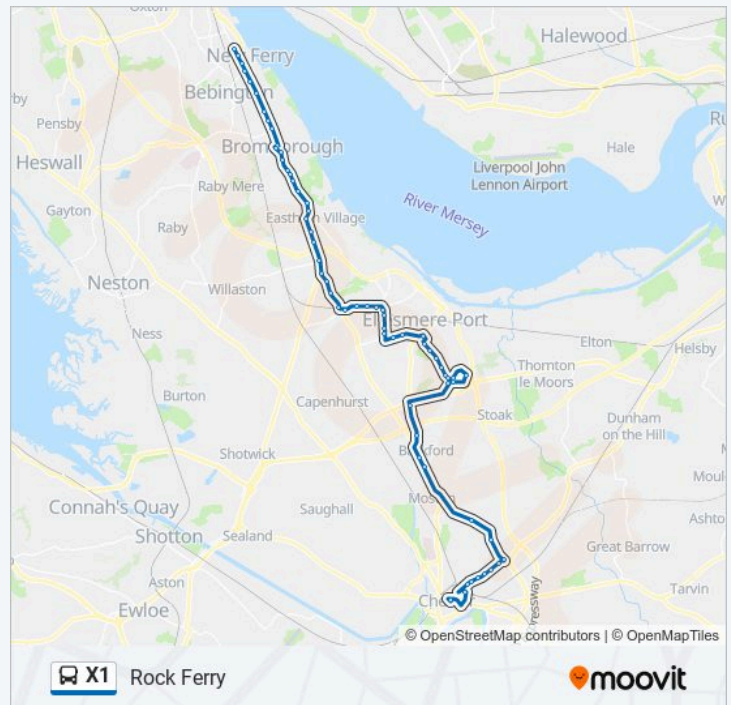

Railway Station

Lightfoot Street

Faulkner Street

Newton Lane

Dene Hotel

Fairfield Road

Woodfield Grove

Pipers Lane

Ellesmere Port Bus Interchange Stand G (Stand G)

Tennyson Road

The Boulevard

Gawsworth Road

Eccleston Avenue

Railway Station

Shops

Monday	18:25
Tuesday	18:25
Wednesday	18:25
Thursday	18:25
Friday	18:25
Saturday	Not Operational

X1 bus Info

Direction: Rock Ferry

Stops: 63

Trip Duration: 74 min

Line Summary:

Naylor Court

Fairways Drive

Tesco Express

Mark Rake

Croft Avenue

New Chester Road

Mill Road

Hesketh Way

Port Causeway

Shore Drive

Willowbank Road