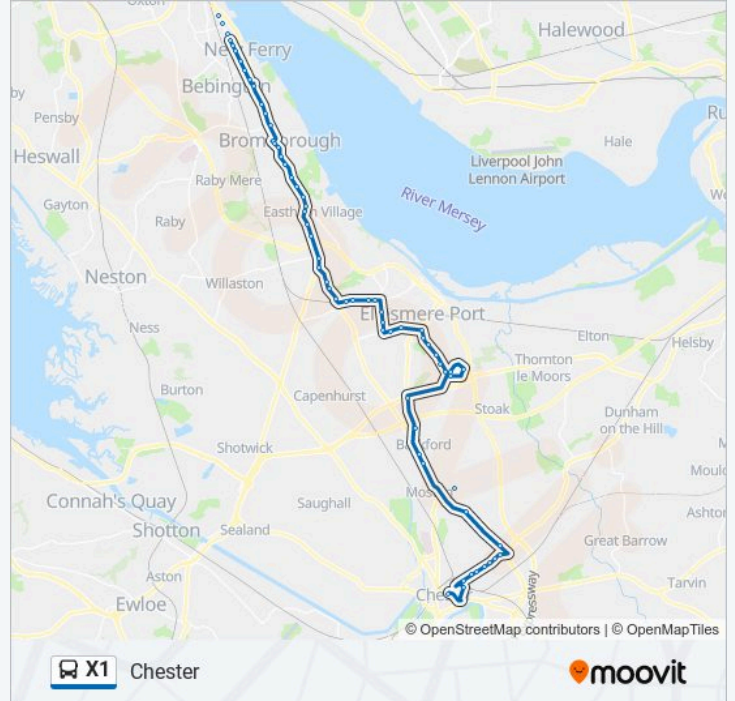

Direction: Chester

70 stops

[VIEW LINE SCHEDULE](#)

Whitechapel (Stop Sd)

Hinson Street

Birkenhead

Grange Road East

Campbeltown Road

Beaconsfield Road

Portbury Close

Shore Drive

Pool Lane

Port Causeway

Magazine Road

Spital Road

Croft Avenue East

Direction: Chester

Stops: 70

Trip Duration: 105 min

Line Summary:

Stanhope Drive
High Street
New Chester Road
Woodyear Road
Plymyard Cemetery
Park Road
Carlett Boulevard
Bridle Road
Eastham Village Road
M53
Crossroads
St Mary's Church
School Lane
St Paul's Church
Red Lion PH
Railway Station
Tesco Express
Fairways Drive
Thornleigh Drive
The Wheatsheaf
Eccleston Avenue
Sutton Way
The Boulevard
Tennyson Road
Ellesmere Port Bus Interchange Stand C (Stand C)
Whitby Park
Grace Arms
Underwood Drive
Stanney Lane
David Lloyd Leisure Centre
Coliseum & Cinema
Outlet Village (Stand B)

Direction: Liverpool

73 stops

[VIEW LINE SCHEDULE](#)

Bus Interchange
Railway Station
Lightfoot Street
Faulkner Street
Newton Lane
Dene Hotel
Fairfield Road
Woodfield Grove
Pipers Lane
Plas Newton Lane
Shops
Zoo Main Entrance