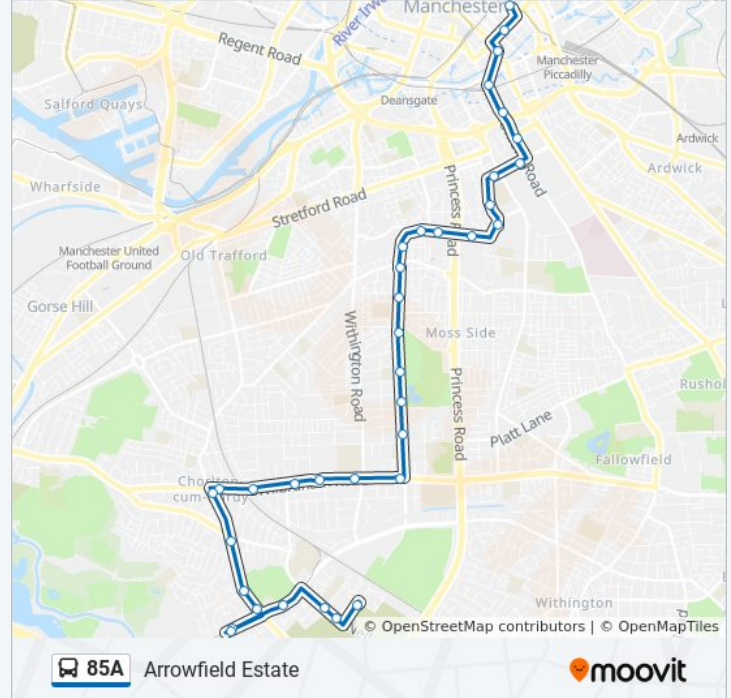

## 85A bus Info

**Direction:** Arrowfield Estate

**Stops:** 36

**Trip Duration:** 42 min

**Line Summary:**

Withington Road

Wyverne Road

St Werburgh's (Stop E)

Buckingham Road

Chorlton Post Office (Stop E)

Groby Road (Stop H)

Chorlton Bus Station (Stop F)

Cundiff Road

Barlow Moor Road Metrolink (Stop A)

Darley Avenue

Barlow Moor Road Metrolink (Stop B)

### Direction: Piccadilly Gardens

36 stops

[VIEW LINE SCHEDULE](#)

Wintermans Road

Arrowfield Road

Weller Avenue

Barlow Moor Road Metrolink (Stop C)

Darley Avenue

Darley Avenue

Cundiff Road

Chorlton

Groby Road (Stop G)

Chorlton Metrolink (Stop F)

Buckingham Road

St Werburgh's (Stop D)

Wyverne Road