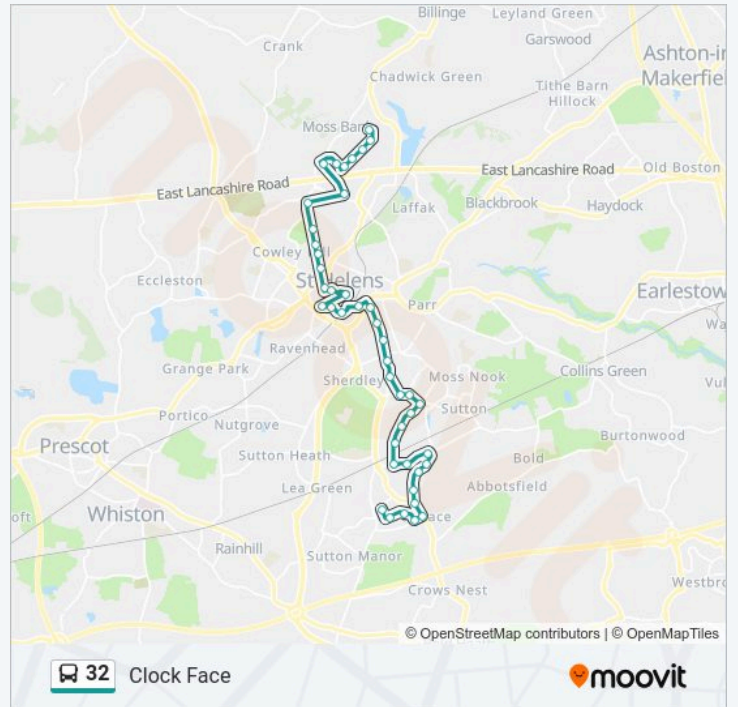

### Direction: Clock Face

43 stops

[VIEW LINE SCHEDULE](#)

Loughrigg Avenue

Ambleside Place

Bowness Avenue

Eskdale Avenue

Buttermere Avenue

Lorton Avenue

Victoria Avenue

The Brooks

Rivington Avenue

### 32 bus Time Schedule

Clock Face Route Timetable:

Monday	05:39-16:40
Tuesday	05:39-16:40
Wednesday	05:39-16:40
Thursday	05:39-16:40
Friday	05:39-16:40
Saturday	06:16-17:55
Sunday	Not Operational

### 32 bus Info

**Direction:** Clock Face

**Stops:** 43

**Trip Duration: 42 min**  
**Line Summary:**

- Mansion House
- Oldfield Street
- Lord Street
- Crab Street
- Baldwin Street (Stand D4)
- Claughton Street
- St Helens
- Exchange Street (Stand F4)
- Market Street
- St Marys Market
- Todd Road
- Parr Street
- St Helens Retail Park
- Hunter Street
- Manville Street
- St Helens Hospital
- Kinmel Street
- Baxters Lane
- Highfield Street
- Olga Road
- Rebecca Gardens
- Holbrook Close
- Mill Lane
- Humber Crescent
- Catterall Avenue
- Wheatsheaf Avenue
- The Beeches
- Taunton Avenue
- Leach Lane
- Clock Face Road
- Gartons Lane
- Rye Close