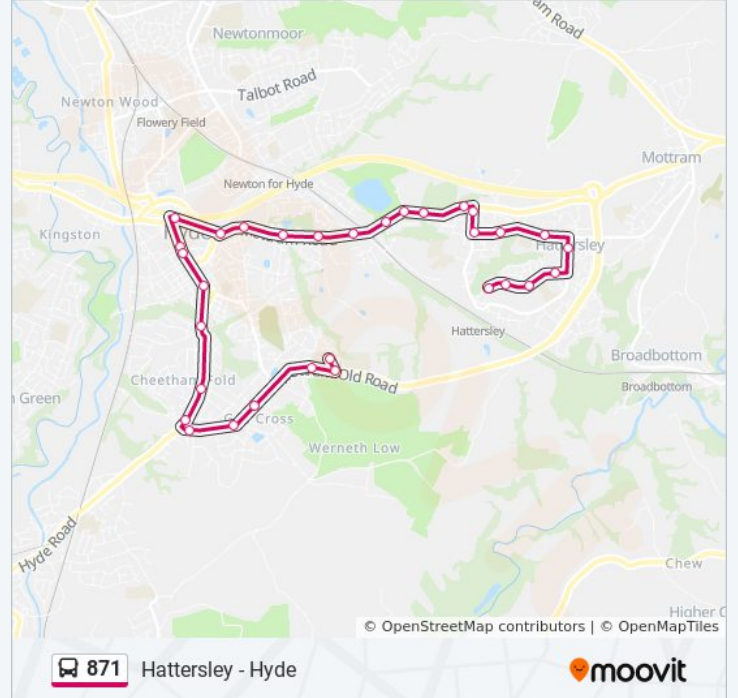

Godley Station (Stop E)

Longlands Drive

Pudding Lane

Hattersley Road West

Bridestowe Avenue

Hattersley Road West

Honiton Avenue

Camborne Road

St Barnabas

Callington Drive

Sgt Mark Stansfield Way

Fields Farm Close

Waterside

871 bus time schedules and route maps are available in an offline PDF at moovitapp.com. Use the [Moovit App](#) to see live bus times, train schedule or subway schedule, and step-by-step directions for all public transit in North West.

[About Moovit](#) • [MaaS Solutions](#) • [Supported Countries](#) • [Mooviter Community](#)

© 2024 Moovit - All Rights Reserved

Check Live Arrival Times