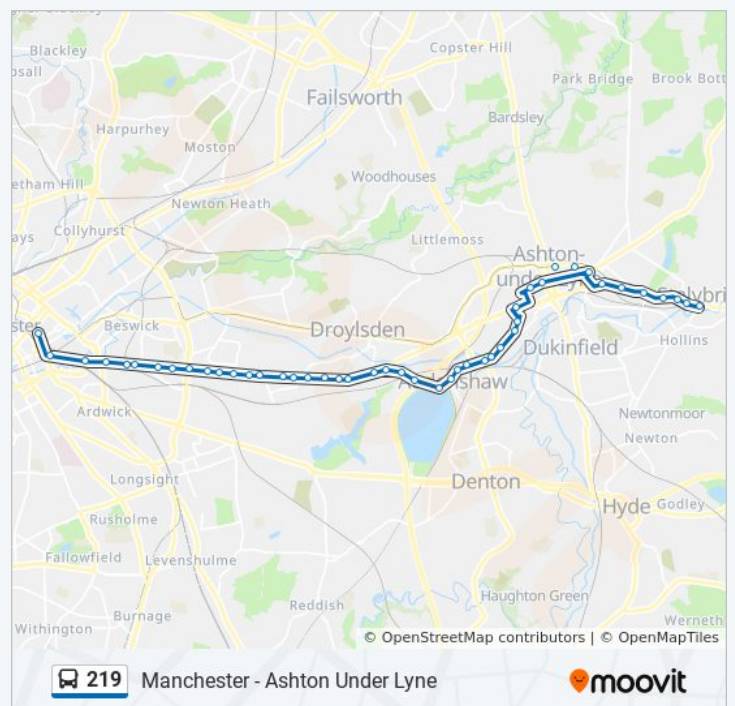

Arundel Street

Henry Street (Stop A)

Direction: Manchester City Centre

49 stops

[VIEW LINE SCHEDULE](#)

Stalybridge

Stalybridge Station (Stop E)

Stamford Drive

- Piccadilly (Stop Eq)
- Piccadilly Rail Station (Stop C)
- Mancunian Way
- Chancellor Lane
- Rondin Road
- Gorton Road
- Stainforth Street
- Kay Street (Stop A)
- Alan Turing Way (Stop D)
- Clayton Lane South
- Wood Street
- Greenside Street
- Westlake Street
- Victoria Street
- Lees Street
- Morrisons (Stop E)
- Fairfield Road (Stop C)
- Gransmoor Road
- Rosina Street
- Fairfield Avenue
- Ashton Hill Lane
- Audenshaw Hall Grove
- Clarendon Road
- Trafalgar Avenue
- Ash Street
- Stamford Road
- Greenfield Street
- Hanover Street North
- Guide Bridge (Stop A)
- Guide Bridge (Stop C)
- Oxford Park Sports Centre

Stalybridge Route Timetable:

Sunday	1:20 AM - 6:25 AM
Monday	5:30 AM - 11:50 PM
Tuesday	5:30 AM - 11:50 PM
Wednesday	5:30 AM - 11:50 PM
Thursday	5:30 AM - 11:50 PM
Friday	5:55 AM - 6:25 AM
Saturday	5:05 AM - 11:50 PM

219 bus Info

Direction: Stalybridge

Stops: 46

Trip Duration: 42 min

Line Summary:

Trafalgar Square

Grosvenor Street

Chester Square