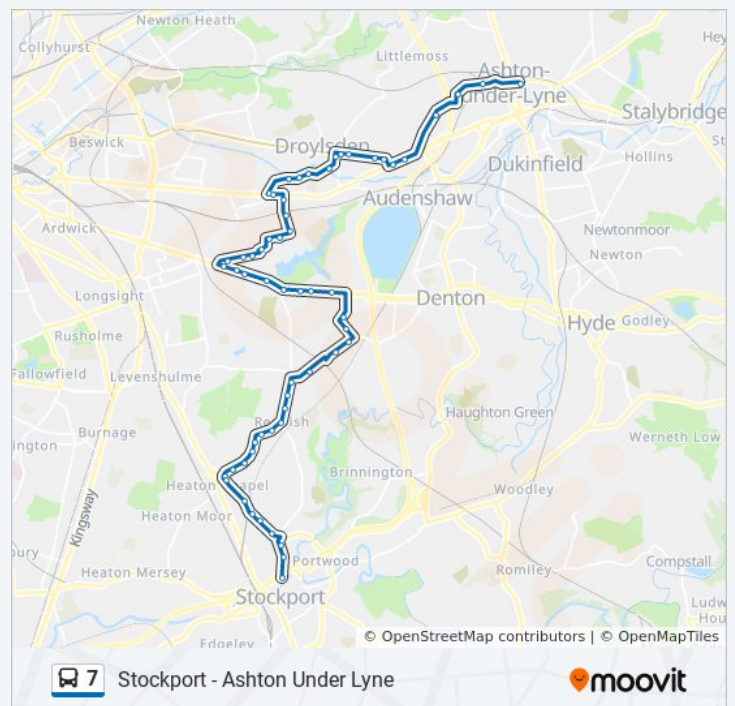

Courier Street

Melville Close

Fairfield Road (Stop D)  
Ashton Old Road (Stop A)  
Gransmoor Road  
Peel Street  
Grove Street  
Droylsden Wharf Road  
Canal Street  
Droylsden Metrolink (Stop B)  
Williamson Lane (Stop E)  
Kershaw Lane  
Audenshaw Metrolink (Stop B)  
Snipe Way  
Ashton Park (Stop A)  
Ashton Moss Metrolink (Stop D)  
Ashton West Metrolink (Stop B)  
Ashton-Under-Lyne Interchange

**Direction: Stockport**

70 stops

[VIEW LINE SCHEDULE](#)

Ashton-Under-Lyne Interchange

**7 bus Time Schedule**

Stockport Route Timetable:

Sunday	9:25 AM - 9:25 PM
Monday	5:25 AM - 9:25 PM

Ashton West Metrolink (Stop E)  
 Ashton West Metrolink (Stop A)  
 Ashton Moss Metrolink (Stop E)  
 Snipe Way  
 Ryecroft Hall (Stop D)  
 Audenshaw Metrolink (Stop A)  
 Kershaw Lane  
 Williamson Lane (Stop F)  
 Droylsden Metrolink (Stop C)  
 Canal Street (Stop D)  
 Droylsden Wharf Road  
 Grove Street  
 Peel Street  
 Gransmoor Road  
 Ashton Old Road (Stop B)  
 Fairfield Road (Stop C)  
 Ashton Old Road  
 Courier Street  
 Sandown Street  
 Vine Street  
 Lees Street  
 High Bank  
 Royal Oak  
 Gorton Labour Club  
 Gorton Shopping Centre  
 Whitwell Way  
 Tesco  
 Wellington Street  
 Tanyard Brow  
 Debdale Park (Stop B)  
 Clumber Road  
 Thornley Park  
 Wilton Grove

### 7 bus Info

**Direction:** Stockport

**Stops:** 70

**Trip Duration:** 69 min

**Line Summary:**

Community Centre

Anson Road

Windermere Avenue