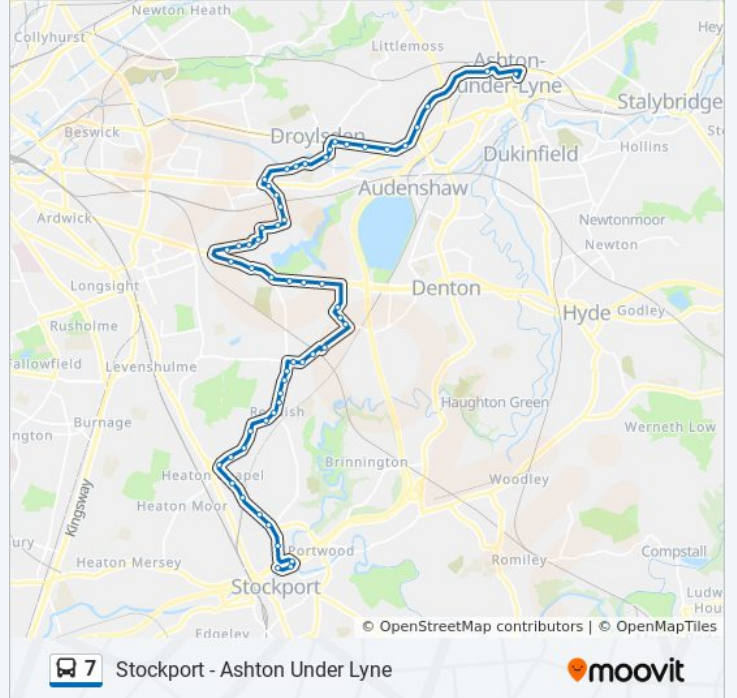

Courier Street

Melville Close

Fairfield Road (Stop D)  
Ashton Old Road (Stop A)  
Gransmoor Road  
Peel Street  
Grove Street  
Droylsden Wharf Road  
Canal Street  
Droylsden Metrolink (Stop B)  
Williamson Lane (Stop E)  
Kershaw Lane  
Audenshaw Metrolink (Stop B)  
Snipe Way  
Ashton Park (Stop A)  
Ashton Moss Metrolink (Stop D)  
Ashton West Metrolink (Stop B)  
Ashton-Under-Lyne Interchange

**Direction: Gorton**

47 stops

[VIEW LINE SCHEDULE](#)

Bridgefield Street (Stop Le)  
Asda (Stop Kk)  
Gt Portwood St  
Gordon Street  
Retail Park  
All Saints Church  
Denby Lane  
Victoria Grove  
George & Dragon  
Nelstrop Crescent  
Carnforth Road  
Alden Walk  
Greystone Walk

**Stops:** 47

**Trip Duration:** 23 min

**Line Summary:**

 [7 bus Line Map](#)

Crowthorn Road

Tarvin Avenue

Carnforth Road

Broadstone Mill

### 7 bus Info

**Direction:** Stockport

**Stops:** 70

**Trip Duration:** 69 min

**Line Summary:**

Community Centre

Anson Road

Windermere Avenue