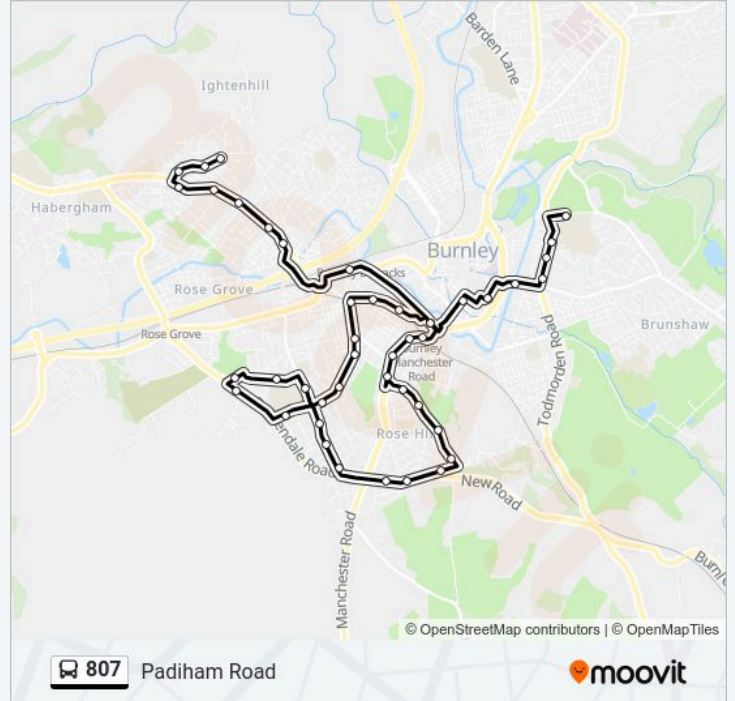

Reynolds Street

Coaching House

Glen View Road

Gainsborough Avenue

Healey View

Healey Grange

Rose Hill Road

St Matthews Street

Carlton Road

Railway Station (Stop A)

Trafalgar Street

Barracks Rail Station

Gannow Top

Tim Bobbin

Dugdale Road

Lockyer Avenue

Middlesex Avenue

Loughrigg Close

Grisedale Drive

Castlerigg Drive

807 Padiham Road

**Direction: Queens Park**

47 stops

[VIEW LINE SCHEDULE](#)

Herkomer Avenue

Calcott Street

Linton Drive

Hanover Court

Forfar Street

Bristol Street

Venice Avenue

Cornell Grove