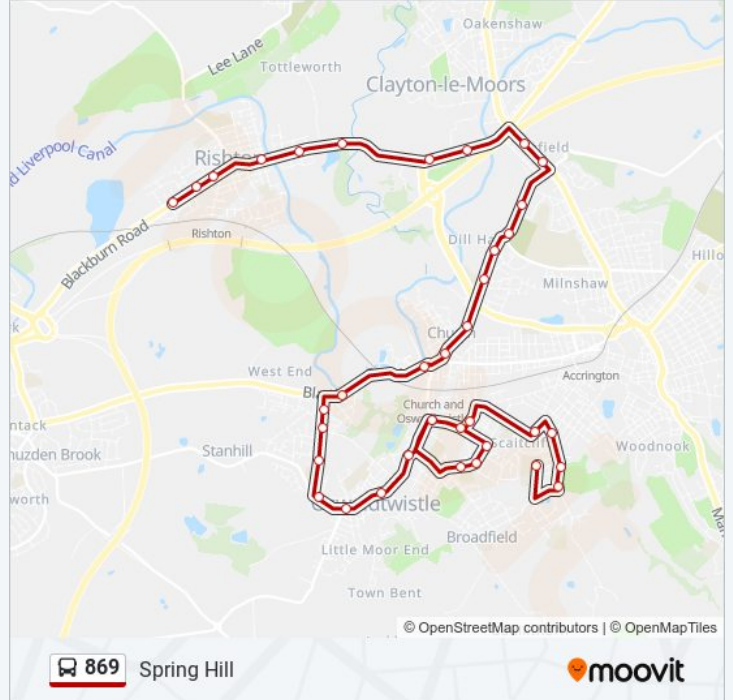

Browning Avenue
Tennyson Avenue
Central Avenue
Thwaites Road
Black Dog Inn
Library
Civic Theatre
The Printers
Moscow Mill Street
Spring Hill Road
Pendleton Avenue
St Marys Rcps
The Printers
Pickup Street
Fife Street
Fraser Street
Clarence Road
Fergore Avenue
Mount Carmel Rchs

869 bus time schedules and route maps are available in an offline PDF at moovitapp.com. Use the [Moovit App](#) to see live bus times, train schedule or subway schedule, and step-by-step directions for all public transit in North West.

[About Moovit](#) • [MaaS Solutions](#) • [Supported Countries](#) • [Mooviter Community](#)

© 2024 Moovit - All Rights Reserved

Check Live Arrival Times