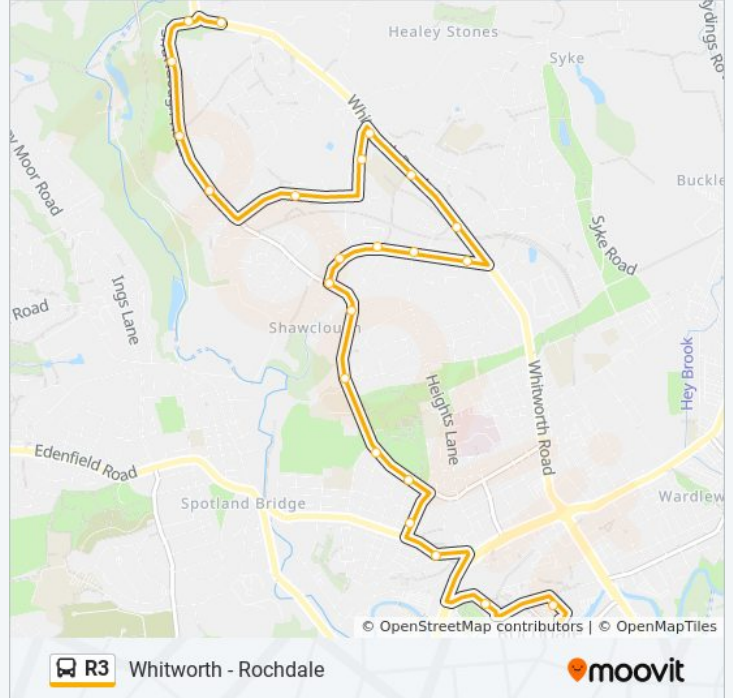

Stops: 49

Trip Duration: 56 min

Line Summary:

Clarence Street
 Tintern Avenue
 Kiln Walk
 Fletton Close
 Spinners Green
 Ashmount Drive
 Cronkeyshaw Road
 Rochdale Infirmary (Stop A)
 Whitehall Street (Stop C)
 Redcar Street (Stop E)
 Peel Street
 Sheriff Street
 Holland Street
 The Esplanade
 Rochdale Interchange
 Milnrow Road
 High Level Road (Stop D)
 Ainsworth Street
 Crawford Street
 Prince Street (Stop B)
 Kingsway (Stop F)
 Charlotte Street
 Broad Lane
 Connaught Avenue
 Holly Street
 Gilbrook Way
 St Cuthbert's Rc High School
 St Cuthbert's Rc High School

Thorburn Drive
 Whithworth High School
 Milner Street
 Union Street
 Whitworth Bar
 Tonacliffe
 Birches
 Station Road
 Lowerfold Way
 Judith Street
 Shawclough Close
 Overdell Drive
 Hillside Walk
 Holstein Avenue
 Shawclough Way
 The Oxford
 Thrum Hall Lane
 Paton Street
 The Healey
 Fallowfield Drive
 Clarence Street
 Tintern Avenue
 Kiln Walk
 Fletton Close
 Spinners Green
 Ashmount Drive
 Cronkeyshaw Road
 Rochdale Infirmary (Stop A)
 Whitehall Street (Stop C)
 Redcar Street (Stop E)
 Peel Street
 Sheriff Street
 Holland Street

Peel Street

Redcar Street (Stop D)

Howard Street

Rochdale Infirmary (Stop B)

Cronkeyshaw Road

Further Heights Road

Ashmount Drive

Spinners Green

R3 bus Info

Direction: Whitworth

Stops: 36

Trip Duration: 12 min

Line Summary:

Howard Street
Rochdale Infirmary (Stop B)
Cronkeyshaw Road
Further Heights Road
Ashmount Drive
Spinners Green
Fletton Close
Tintern Avenue
Clarence Street
Fallowfield Drive
The Healey
Paton Street
Thrum Hall Lane
The Oxford
White Hill Close
Whambottom Lane
Healey Corner