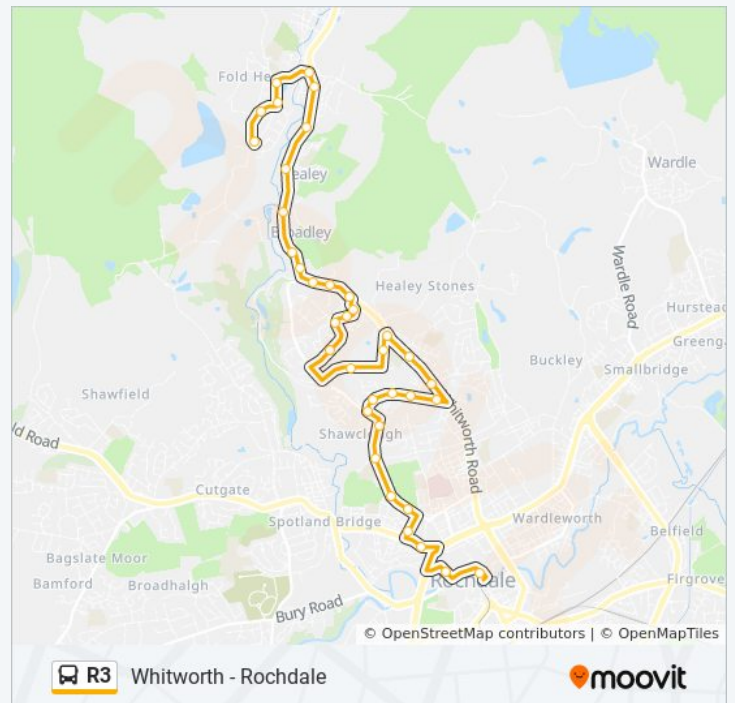

Thorburn Drive
 Whithworth High School
 Milner Street
 Union Street
 Whitworth Bar
 Tonacliffe
 Birches
 Station Road
 Lowerfold Way
 Judith Street
 Shawclough Close
 Overdell Drive
 Hillside Walk
 Holstein Avenue
 Shawclough Way
 The Oxford
 Thrum Hall Lane
 Paton Street
 The Healey
 Fallowfield Drive
 Clarence Street
 Tintern Avenue
 Kiln Walk
 Fletton Close
 Spinners Green
 Ashmount Drive
 Cronkeyshaw Road
 Rochdale Infirmary (Stop A)
 Whitehall Street (Stop C)
 Redcar Street (Stop E)
 Peel Street
 Sheriff Street
 Holland Street

Peel Street

Redcar Street (Stop D)

Howard Street

Rochdale Infirmary (Stop B)

Cronkeyshaw Road

Further Heights Road

Ashmount Drive

Spinners Green

R3 bus Info

Direction: Wallbank

Stops: 37

Trip Duration: 29 min

Line Summary:

Station Road

Birches

Tonacliffe School

R3 bus Info

Direction: Whitworth

Stops: 36

Trip Duration: 12 min

Line Summary:

Howard Street
Rochdale Infirmary (Stop B)
Cronkeyshaw Road
Further Heights Road
Ashmount Drive
Spinners Green
Fletton Close
Tintern Avenue
Clarence Street
Fallowfield Drive
The Healey
Paton Street
Thrum Hall Lane
The Oxford
White Hill Close
Whambottom Lane
Healey Corner