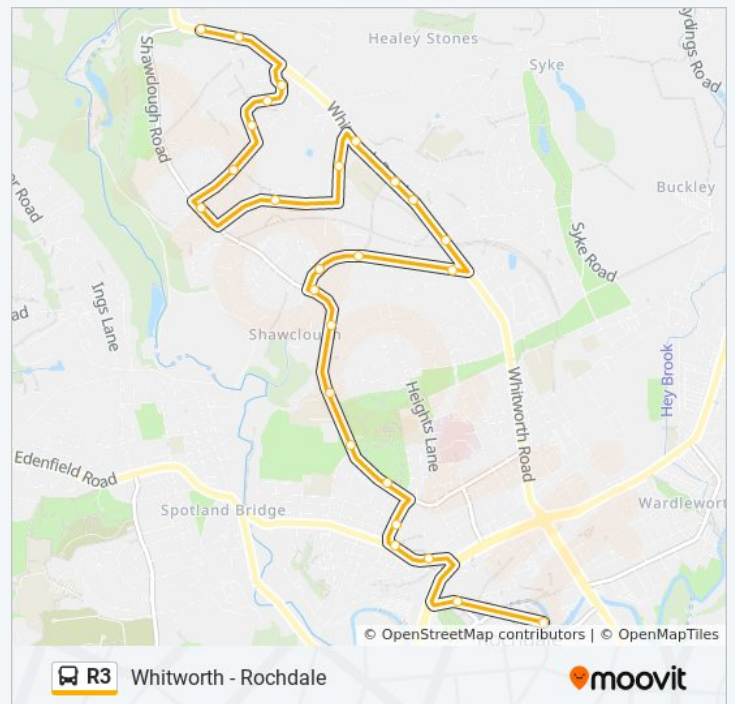

Thorburn Drive
 Whithworth High School
 Milner Street
 Union Street
 Whitworth Bar
 Tonacliffe
 Birches
 Station Road
 Lowerfold Way
 Judith Street
 Shawclough Close
 Overdell Drive
 Hillside Walk
 Holstein Avenue
 Shawclough Way
 The Oxford
 Thrum Hall Lane
 Paton Street
 The Healey
 Fallowfield Drive
 Clarence Street
 Tintern Avenue
 Kiln Walk
 Fletton Close
 Spinners Green
 Ashmount Drive
 Cronkeyshaw Road
 Rochdale Infirmary (Stop A)
 Whitehall Street (Stop C)
 Redcar Street (Stop E)
 Peel Street
 Sheriff Street
 Holland Street

Tuesday	8:36 AM - 11:10 PM
Wednesday	8:36 AM - 11:10 PM
Thursday	8:36 AM - 11:10 PM
Friday	8:36 AM - 11:10 PM
Saturday	9:33 AM - 11:10 PM

R3 bus Info

Direction: Rochdale

Stops: 36

Trip Duration: 27 min

Line Summary:

The Esplanade

Rochdale Interchange

Direction: Wallbank

37 stops

[VIEW LINE SCHEDULE](#)

Rochdale Interchange

The Esplanade

Holland Street

Peel Street

Redcar Street (Stop D)

Howard Street

Rochdale Infirmary (Stop B)

Cronkeyshaw Road

Further Heights Road

Ashmount Drive

Spinners Green