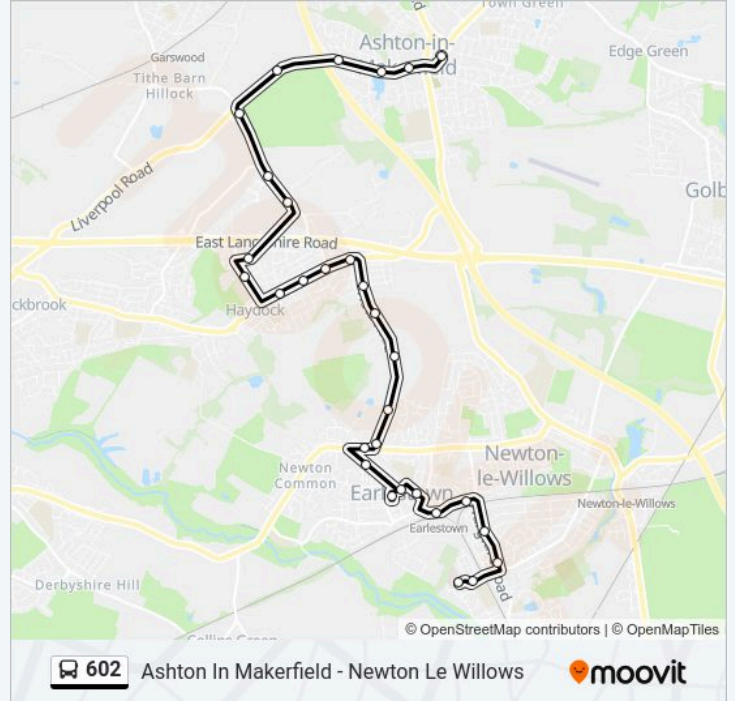

602 bus Info

Direction: Ashton-In-Makerfield

Stops: 30

Trip Duration: 19 min

Line Summary:

Bluebell Avenue

Piele Road

Andover Road

Liverpool Road

Fishwicks Trading Estate

Satinwood Close

Old Hall Drive

St Oswald's Rc Church

The Gerard Centre (Stop D)

Direction: Vulcan Village

32 stops

[VIEW LINE SCHEDULE](#)

The Gerard Centre (Stop E)

St Oswald's Rc Church

Old Hall Drive

Satinwood Close

Fishwicks Trading Estate

Liverpool Road

Andover Road

602 bus Info

Direction: Vulcan Village

Stops: 32

Trip Duration: 21 min

Line Summary:

Vista Way

Clarence Street

Alpine Street