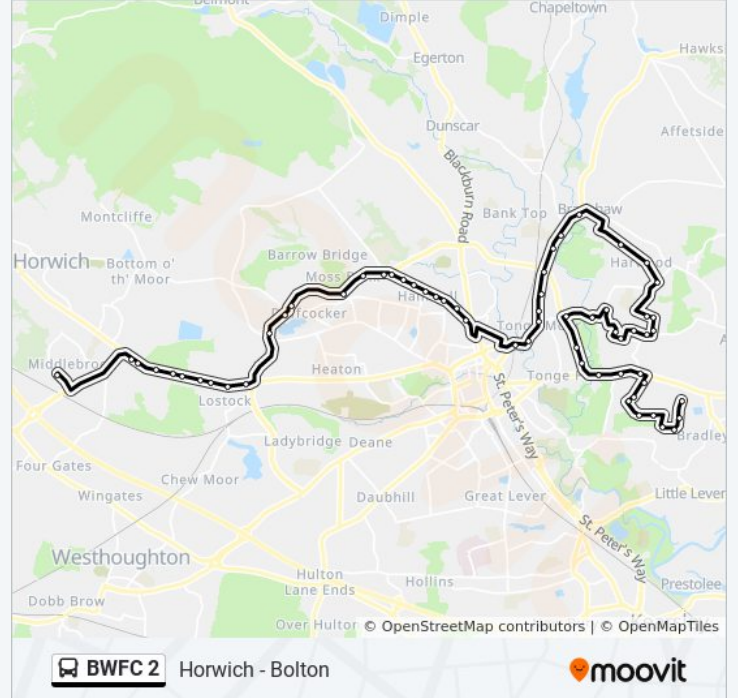

Haroldene Street

Firwood Grove

Sheriff Street

Scowcroft Street

Turner Street

Adisham Drive

Stewart Street

Wolfenden Street

Horace Street

Eskrick Street

Cotton Street

St Paul's Parish Church

Booth Street

Halliwell Road

Forest Road

Moss Lane

Knott Lane

Boot Lane

Old Kiln Lane

Ravensdale Road

Lostock Junction Lane

Birksdale Way

Regent Road

Links Road

Lostock Park Drive

Bolton Golf Club

Ox Hey Lane

Cambridge Road

University Of Bolton Stadium

BWFC 2 bus time schedules and route maps are available in an offline PDF at [moovitapp.com](https://moovitapp.com). Use the [Moovit App](#) to see live bus times, train schedule or subway schedule, and step-by-step directions for all public transit in North West.