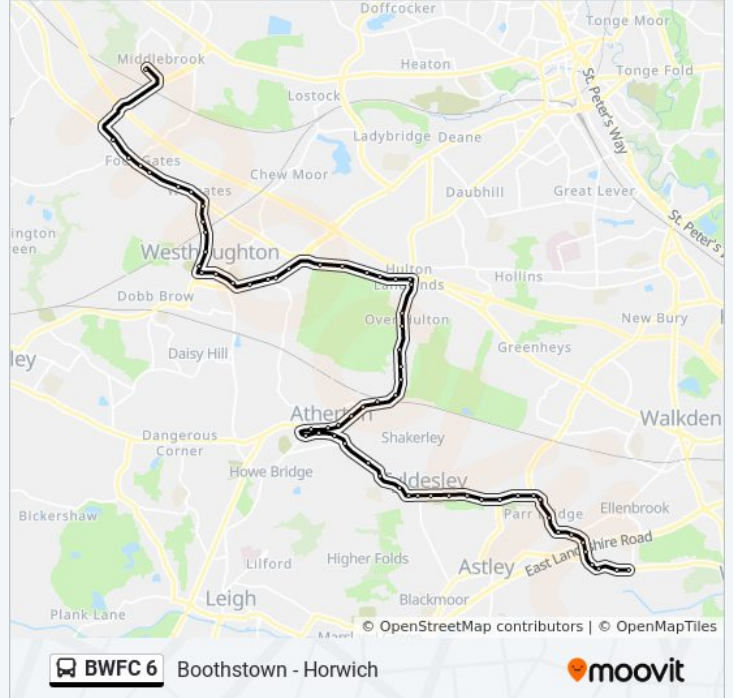

Wellington Drive (Stop A)

Parr Brow

Thornton Road

Common Side Road

Ashdown Drive

Mill Street

Victoria Street

Boothstown Post Office

Ashdown Drive

Common Side Road

Thornton Road

Parr Brow

Wellington Drive (Stop B)

Mort Lane

Hawthorn Close

The Gatehouse

BWFC 6 bus Info

Direction: Middlebrook

Stops: 60

Trip Duration: 41 min

Line Summary:

Atherton Arms
Morley Street (Stop C)
Sumner Street
Lambeth Street
Flapper Fold Lane (Stop A)
Water Street
Bradshaw Street
Car Bank Street
Atherton Rail Station (Stop A)
Marlborough Road
Green Hall Close
Woodlands Drive
Mornington Road
Firs Road
Thirlmere Road
Umberton Road (Stop E)
Fletcher Street (Stop E)
Rutherford Drive (Stop D)
Newland Drive
Ivy Cottage
Punch Lane
Brancker Street
Molyneux Road
Platt Lane
Captain Lees Road
Forest Drive
Alma Road
Westhoughton Town Hall (Stop G)
St Bartholomew's Church (Stop E)
Cemetery Street (Stop A)
Lord Street
Wesley Street (Stop A)
James Street

Holden Lea

Church Lane

St Johns Avenue

Blue Bell Cottages

Lostock Lane

Four Gates

Royal Oak

University Of Bolton Stadium