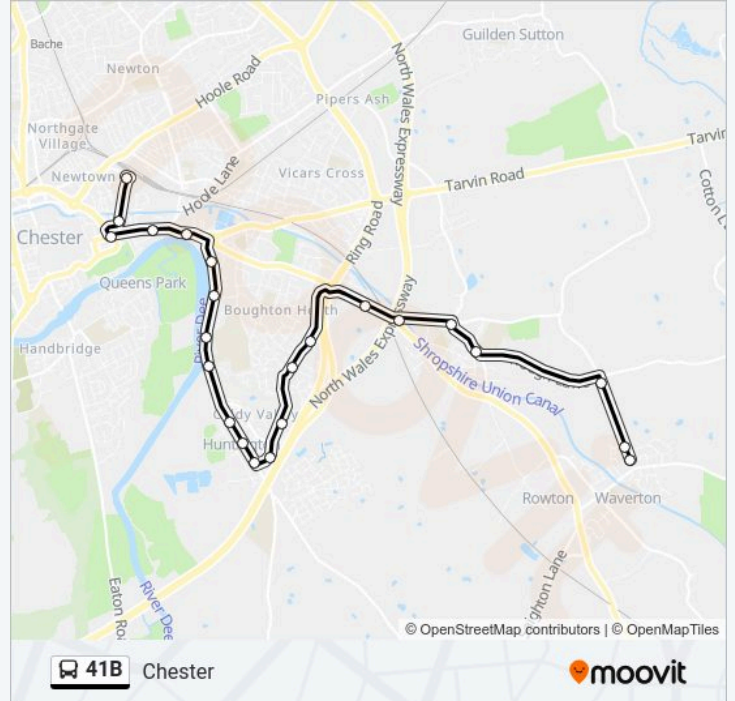

Direction: Chester

23 stops

[VIEW LINE SCHEDULE](#)

Millway Shops
Capesthorpe Road
The Plough PH
High School
Village Hall
Canal Bridge Steps
Ramada Hotel
Sainsbury's
Whites Meadow
Trefoil Close
Sedum Close
Gorse Way
Post Office
Woodlands Road
Keristal Avenue
Sandy Lane
Walmoor Park
Mortlake Crescent
St Paul's Church
Health Centre
The Bars (Stop L)

41B bus Time Schedule

Chester Route Timetable:

Sunday	Not Operational
Monday	15:07
Tuesday	15:07
Wednesday	15:07
Thursday	15:07
Friday	15:07
Saturday	15:07

41B bus Info

Direction: Chester

Stops: 23

Trip Duration: 27 min

Line Summary:

Canal Bridge (Stop N)

Railway Station

Direction: Waverton

24 stops

[VIEW LINE SCHEDULE](#)

Railway Station

Bus Interchange

Foregate Street Stop DD (Stop Dd)

Steam Mill Street

Health Centre

St Paul's Church

Cotswald Court

Walmoor Park

Sandy Lane

Keristal Avenue