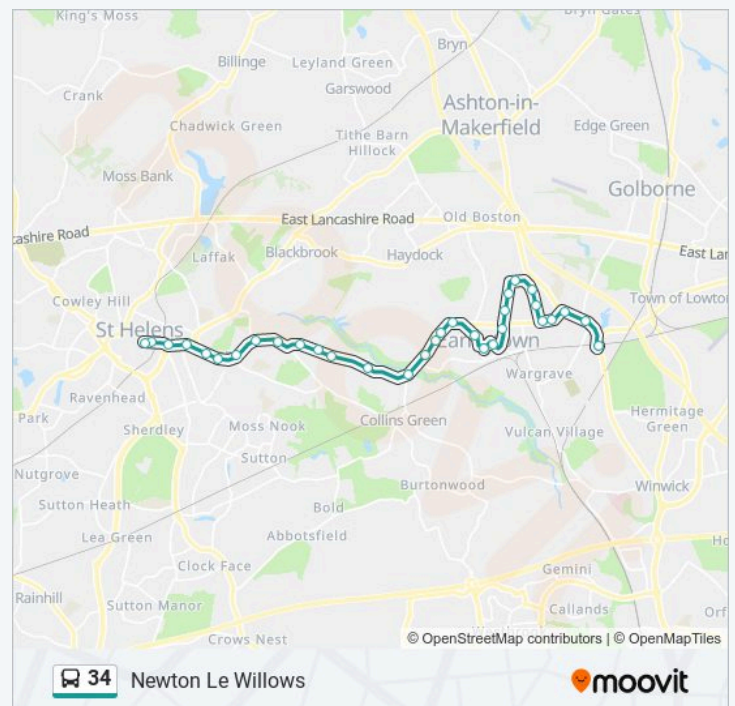

Johnson Avenue

Mullins Avenue

Davies Avenue

Queens Drive

The Avenue

The Parchments

Rob Lane

Newton-Le-Willows Rail Station (Stop A)

St Helens
St Helens Central Station (Stop B)
Phoenix Brow
Traverse Street
Parr Stocks Road
Ramford Street
Tickle Avenue
Hargreaves Street
Moorfoot Road
Southport Street
Sky Lark Rise
Havannah Lane
Waring Avenue
Penkford Lane
Short Street
Marian Avenue
Swan Road
Sefton Street
Alpine Street
Earlestown
Oxford Street
Crow Lane East
Silverdale Road
Weedon Avenue
Johnson Avenue
Mullins Avenue
Davies Avenue
Queens Drive
The Avenue

34 bus Info

Direction: Newton Le Willows

Stops: 32

Trip Duration: 28 min

Line Summary:

The Parchments

Rob Lane

Newton-Le-Willows Rail Station (Stop A)

Direction: St Helens

57 stops

[VIEW LINE SCHEDULE](#)

Leigh

Buck Street

Winmarleigh Gardens

Pennington Park

Jean Avenue