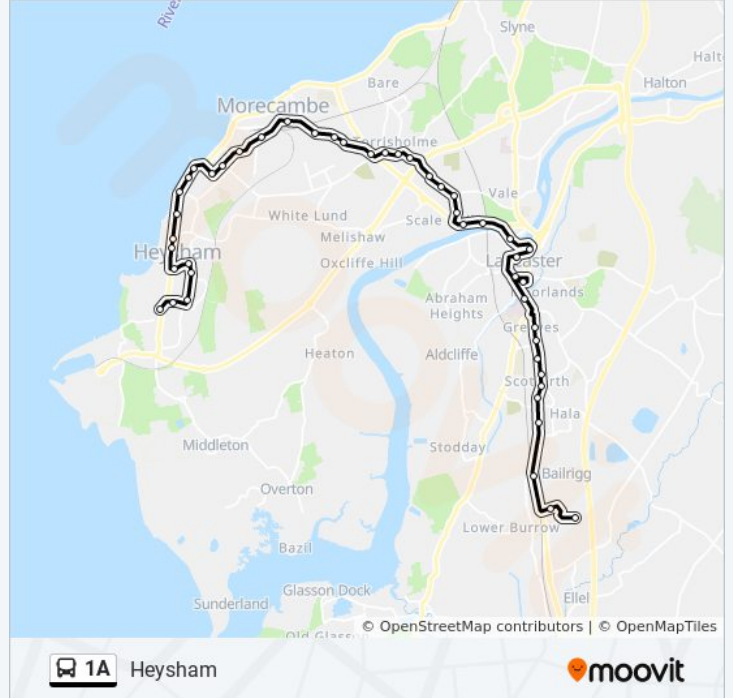

Use the Moovit App to find the closest 1A bus station near you and find out when is the next 1A bus arriving.

Direction: Heysham

50 stops

[VIEW LINE SCHEDULE](#)

- Underpass
- Sports Centre
- Health Innovation Campus
- Collingham Park
- Whinfell Drive
- Bowling Green
- Hall Park
- Rutland Avenue
- Lily Grove
- Belle Vue Terrace
- Sulby Drive
- Infirmary
- Common Garden Street (Stop C)
- George Street (Stand E)
- Lancaster
- Sainsbury's Layby
- Greyhound Bridge
- Carlisle Bridge
- Summersgill Rd
- West Drive
- Spar

1A bus Info

Direction: Heysham

Stops: 50

Trip Duration: 65 min

Line Summary:

Penrhyn Rd
 Cross Hill
 Hyde Road
 Thorpe Avenue
 Michaelson Avenue
 The Shrimp
 Sainsburys
 Rosebery Ave
 County Garage
 Euston Road School (Stop B)
 Gardens Grove
 Albany Road
 West End Ps
 Alexandra Road
 Battery (Stop 4)
 Stanley Road
 Fairfield Road
 Furness Road
 Oxcliffe Road
 Tranmere Avenue
 Sugham Lane
 Kingsway Shops
 Littledale Avenue
 Dalesview Crescent
 Eagle Close
 Redshank Drive
 Hessam Heights
 Tomlinson Road
 Towers

Direction: Lancaster City Centre

36 stops

[VIEW LINE SCHEDULE](#)

1A bus Time Schedule

Lancaster City Centre Route Timetable:

Sunday

6:00 AM - 5:10 PM

Towers

Seymour Avenue

Dalesview Crescent

Threshfield Avenue

Shops

Heysham Avenue

Royds Grove

Oxcliffe Road

Furness Road