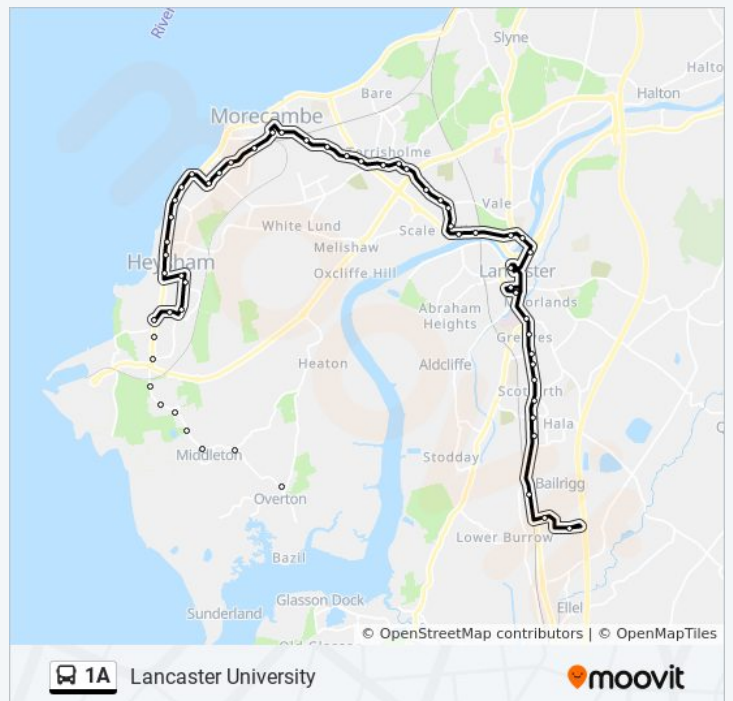

Stops: 36

Trip Duration: 20 min

Line Summary:

Skerton Bridge

Lancaster

Infirmary

Direction: Lancaster University

60 stops

Heysham Avenue

Royds Grove

Oxcliffe Road

Furness Road

Fairfield Road

Stanley Road

Battery (Stop 2)

Alexandra Road

Westminster Road

Westminster Avenue

Gardens Grove

1A bus Time Schedule

Lancaster University Route Timetable:

Sunday	Not Operational
Monday	6:50 AM - 5:50 PM
Tuesday	6:50 AM - 5:50 PM
Wednesday	6:50 AM - 5:50 PM
Thursday	6:50 AM - 5:50 PM
Friday	Not Operational
Saturday	7:50 AM - 5:50 PM

1A bus Info

Direction: Lancaster University

Stops: 60

Trip Duration: 65 min

Line Summary:

Euston Grove

Euston Road School (Stop D)

County Garage