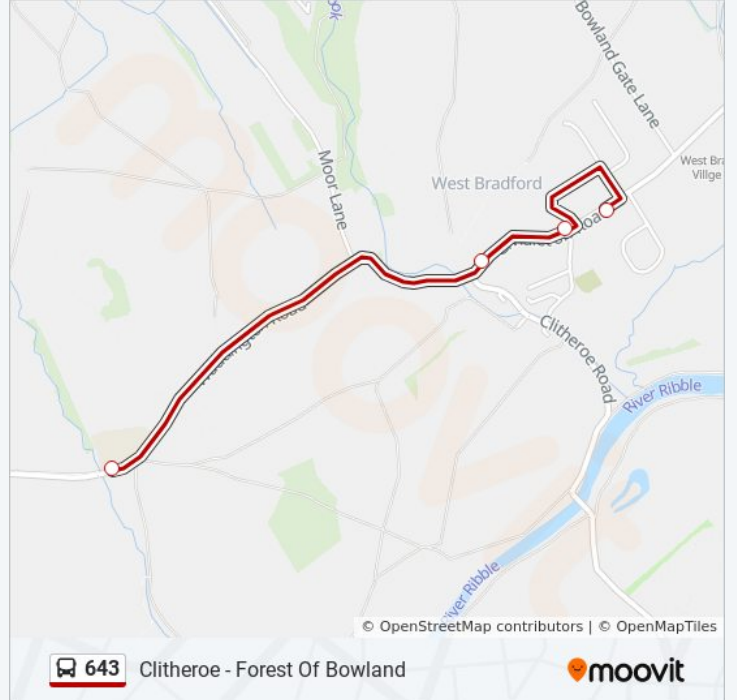

### Direction: Chaigley

12 stops

[VIEW LINE SCHEDULE](#)

Waddington And West Bradford Ceps

Pilling Farm

Chapel Lane

Hillside Drive

Old Hall

**643 bus Info**

**Direction:** Waddington

**Stops:** 8

**Trip Duration:** 15 min

**Line Summary:**

**Direction: West Bradford**

4 stops

[VIEW LINE SCHEDULE](#)

Waddington And West Bradford Ceps

Pilling Farm

Chapel Lane

Hillside Drive

**643 bus Time Schedule**

West Bradford Route Timetable:

Sunday	Not Operational
Monday	15:25
Tuesday	15:25
Wednesday	15:25
Thursday	15:25
Friday	15:25
Saturday	Not Operational

**643 bus Info**

**Direction:** West Bradford

**Stops:** 4

**Trip Duration:** 5 min

**Line Summary:**

643 bus time schedules and route maps are available in an offline PDF at [moovitapp.com](https://moovitapp.com). Use the [Moovit App](#) to see live bus times, train schedule or subway schedule, and step-by-step directions for all public transit in North West.