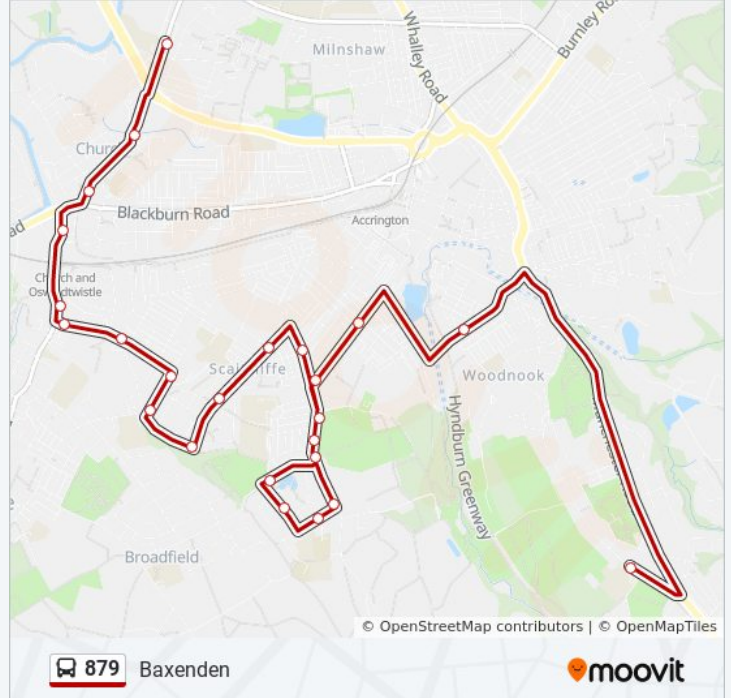

Direction: Baxenden

24 stops

[VIEW LINE SCHEDULE](#)

- St Nicholas Road
- Sports Centre
- Church Street
- Alleytroys
- Oswaldtwistle Mills
- The Printers
- Moscow Mill Street
- Spring Hill Road
- Pendleton Avenue
- Pendleton Ave Top
- Slaidburn Drive
- Fife Street
- Fraser Street
- Clarence Road
- Ferngore Avenue
- Shops
- Spinning Jenny
- St Oswalds Rcps
- Broadfield Road
- Clarence Road
- Willows Lane
- Higher Antley Street

Trip Duration: 27 min

Line Summary:

Edmund Street

Hollins School

Direction: Peel Bank

29 stops

[VIEW LINE SCHEDULE](#)

Hollins School

Royds Street

Edmund Street

Victoria Business Centre

Rose Street

Hope Street

Perth Street

Willow Lane

Clarence Road

Stops: 29

Trip Duration: 25 min

Line Summary:

Slaidburn Drive

Slaidburn Drive

Fairfield Street

Springfield Avenue

Moscow Mill Street