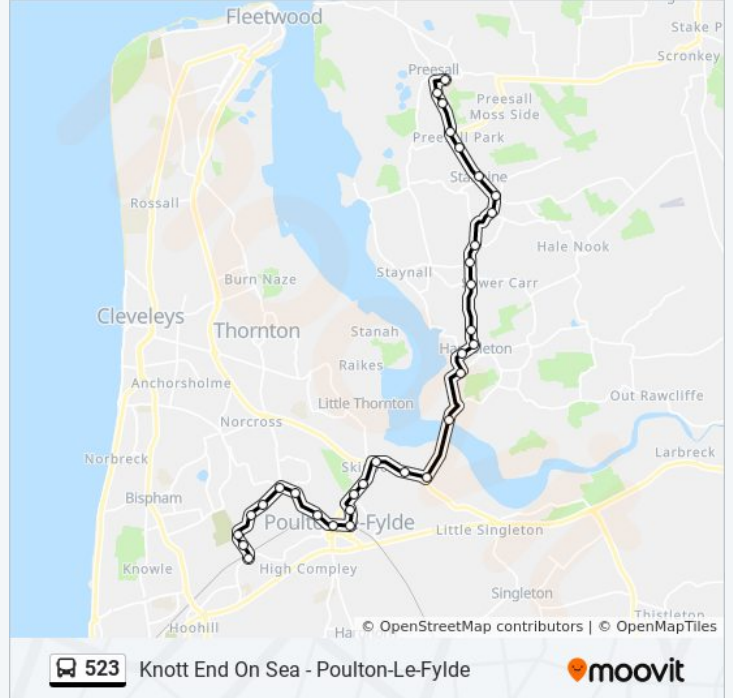

Use the Moovit App to find the closest 523 bus station near you and find out when is the next 523 bus arriving.

Direction: Carleton

32 stops

[VIEW LINE SCHEDULE](#)

- St Aidan's Cetc
- The Ferns
- Mill House
- Cemetery Lane
- Moss House Lane
- Seven Stars
- Moss Side Lane
- Back Lane
- Neds Lane
- Staynall Lane
- Sower Carr Lane
- Rydal Road
- Ryecroft Corner
- Shovels Inn
- Green Meadow Lane
- Shard Bridge Inn
- Mains Lane
- Leonard Place
- Wyre Hotel
- Skippool Avenue
- Moorland Road End
- Park Road

Stops: 32

Trip Duration: 45 min

Line Summary:

- Station Road
- St Chads Church (Stand 2)
- Tithebarn Place
- Maycroft Avenue
- Castle Gardens
- Greenheys Ave
- Tudor Close
- Crematorium
- Meadow Crescent
- Fairway

Direction: Preesall

30 stops

[VIEW LINE SCHEDULE](#)

- Fairway
- Meadow Crescent
- Crematorium
- Tudor Close
- Greenheys Ave
- Moorfield Ave
- Castle Gardens Crescent
- Gerrards Terrace
- Tithebarn Place
- Booths (Stand 5)
- Rail Station
- Moorland Road End
- Skippool Avenue
- Wyre Hotel
- Leonard Place
- Shard Road
- Mains Lane
- Shard Bridge Inn

Stops: 30

Trip Duration: 40 min

Line Summary:

Green Meadow Lane

Shovels Inn

Ryecroft Corner

Rydal Road

Sower Carr Lane