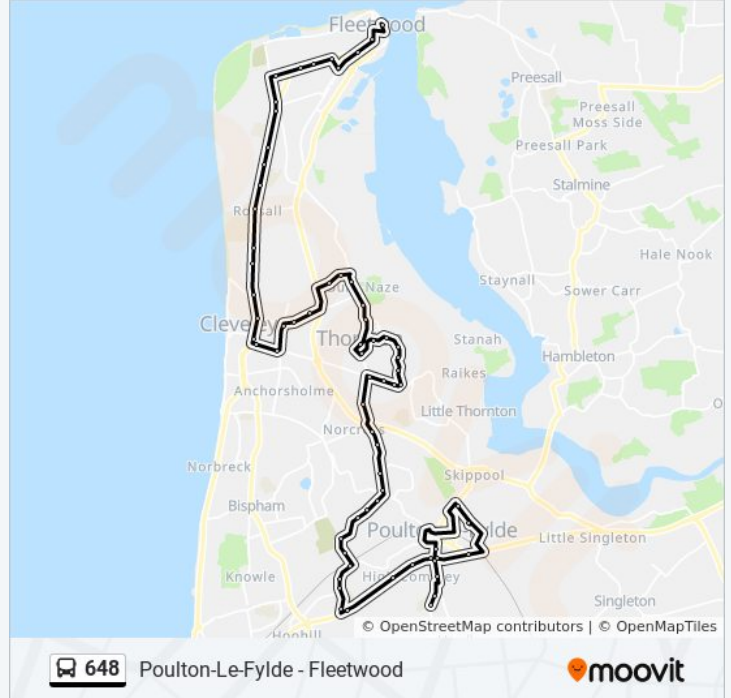

Direction: Fleetwood

67 stops

[VIEW LINE SCHEDULE](#)

- Baines Hs School Only
- Stafford Avenue
- Beech Drive
- Garstang Road
- Hardhorn Rd
- Spar Shop
- Hodgson School
- St Johns Rcps
- St Chads Primary School
- Hardhorn Crossroads
- Compley Avenue
- Mossbourne Road
- Boundary Court
- Poulton Old Road
- Aspire Academy
- Blackpool Sixth Form College
- Fairway
- Meadow Crescent
- Crematorium
- Tudor Close
- Greenheys Ave
- Moorfield Ave

Direction: Fleetwood

Stops: 67

Trip Duration: 59 min

Line Summary:

Castle Gardens
Arundel Drive
New Lane
Newton Grove
Neville Drive
Four Lane Ends (Stop 1)
Lime Grove
Mayfield Gardens
Centre (Stop 3)
Edgeway Place
Briar Road
Bancroft Ave
Spar
Longton Avenue
Fleetwood Road North
Gardeners Arms
Trunnah Church
Reta Drive
Rippingale Way
Pheasants Wood
Mayfield Avenue
Central Avenue North
Stockdove Wood
Clarence Avenue
Victoria Hotel
Victoria Square (Stop C)
Victoria Square (Stop A)
Library
Thornton Gate
Way Gate
Westbourne Road
Rossall School
House Of Time

Melbourne Avenue

Larkholme Lane

Health Centre

Westview

Queens Hotel

Mersey Road

Agnew Road

Strawberry Gardens

Direction: High Cross

Stops: 70

Trip Duration: 67 min

Line Summary:

Rossall Gardens
Beach Road
Rough Lea Road
Victoria Square (Stop B)
Victoria Hotel
Clarence Ave
Stockdove Wood
Central Avenue North
Mayfield Avenue
Pheasant Wood Drive
Rippingale Way
Springfield Drive
Reta Drive
Trunnah Church
Gardeners Arms
Marsh Mill
Longton Avenue
Spar
Hillylaid Road
Briar Road
Ash Drive
Centre (Stop 2)
Lime Grove
Four Lane Ends (Stop 3)
Neville Drive
Newton Grove
New Lane
Arundel Drive
Castle Gardens
Greenheys Ave
Tudor Close
Crematorium
Meadow Crescent