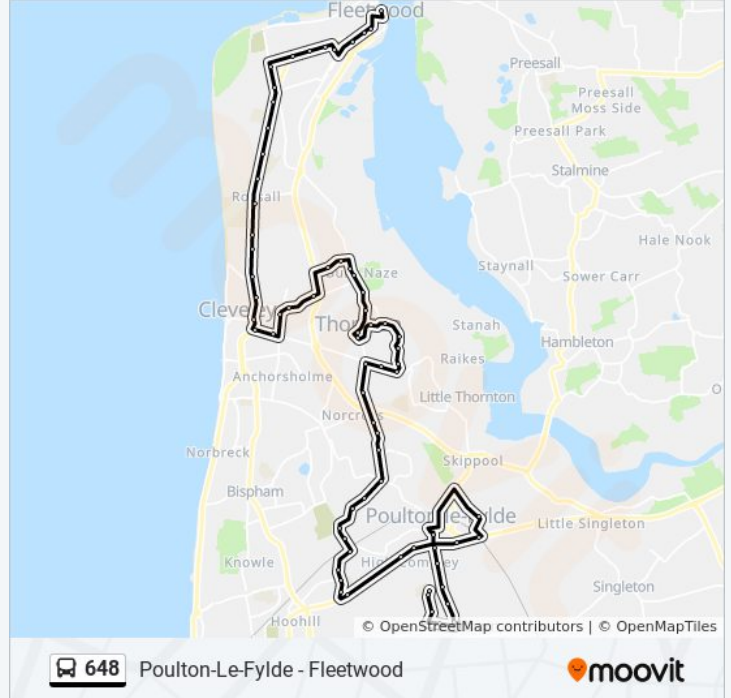

Direction: Fleetwood

Stops: 67

Trip Duration: 59 min

Line Summary:

Castle Gardens
Arundel Drive
New Lane
Newton Grove
Neville Drive
Four Lane Ends (Stop 1)
Lime Grove
Mayfield Gardens
Centre (Stop 3)
Edgeway Place
Briar Road
Bancroft Ave
Spar
Longton Avenue
Fleetwood Road North
Gardeners Arms
Trunnah Church
Reta Drive
Rippingale Way
Pheasants Wood
Mayfield Avenue
Central Avenue North
Stockdove Wood
Clarence Avenue
Victoria Hotel
Victoria Square (Stop C)
Victoria Square (Stop A)
Library
Thornton Gate
Way Gate
Westbourne Road
Rossall School
House Of Time

Westview

Health Centre

Larkholme Lane

Cardinal Allen Hs

South Strand

Rossall Lane

Westbourne Road

Waygate

Direction: High Cross

Stops: 70

Trip Duration: 67 min

Line Summary:

Rossall Gardens
Beach Road
Rough Lea Road
Victoria Square (Stop B)
Victoria Hotel
Clarence Ave
Stockdove Wood
Central Avenue North
Mayfield Avenue
Pheasant Wood Drive
Rippingale Way
Springfield Drive
Reta Drive
Trunnah Church
Gardeners Arms
Marsh Mill
Longton Avenue
Spar
Hillylaid Road
Briar Road
Ash Drive
Centre (Stop 2)
Lime Grove
Four Lane Ends (Stop 3)
Neville Drive
Newton Grove
New Lane
Arundel Drive
Castle Gardens
Greenheys Ave
Tudor Close
Crematorium
Meadow Crescent

Hodgson High School

Moorland Road

Holts Lane Estate

Garstang Road

Beech Drive

Carr Lane

Green Drive

Linderbreck Lane