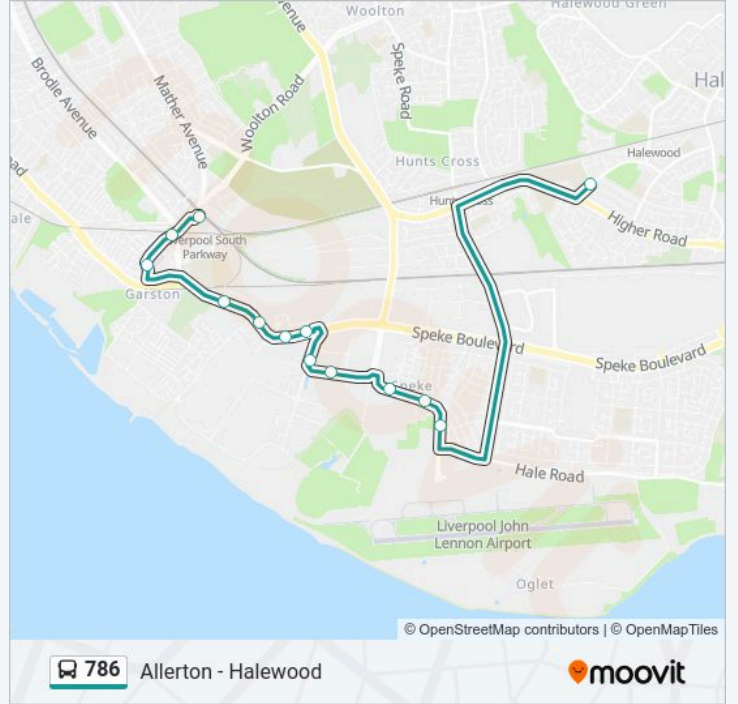

786 bus time schedules and route maps are available in an offline PDF at moovitapp.com. Use the Moovit App to see live bus times, train schedule or subway schedule, and step-by-step directions for all public transit in North West.

© 2024 Moovit - All Rights Reserved