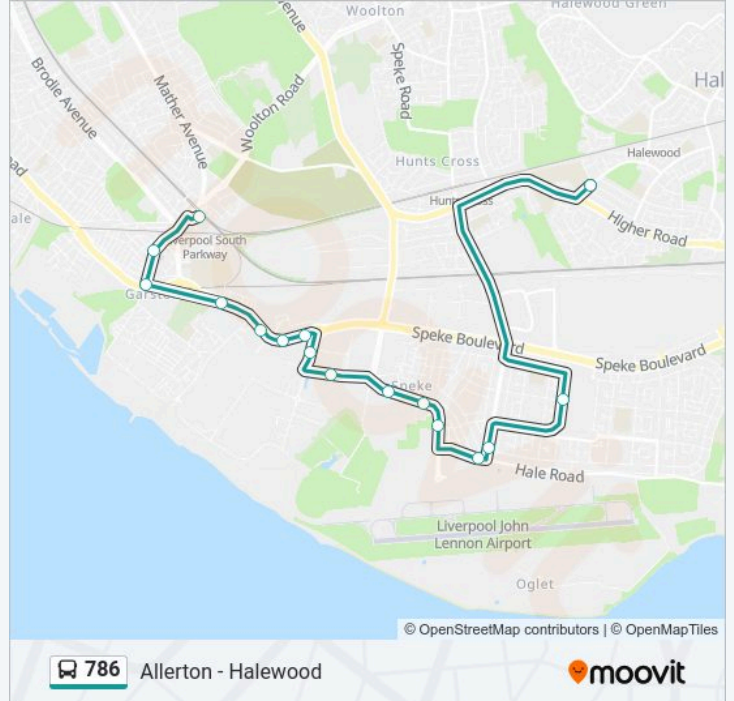

 **786**

Allerton - Halewood

Get The App

The 786 bus line (Allerton - Halewood) has 2 routes. For regular weekdays, their operation hours are:

(1) Garston: 15:10(2) Halewood: 07:30

Use the Moovit App to find the closest 786 bus station near you and find out when is the next 786 bus arriving.

## Direction: Garston

16 stops

[VIEW LINE SCHEDULE](#)

Wood Road  
Conleach Road  
Damwood Road  
Dunlop Road  
Dunlop Road  
Stirling Road  
Estuary Banks  
Leeward Drive  
Windward Drive  
Estuary Boulevard  
New Mersey Shopping Park  
Banks Road  
Vineyard Street  
St Marys Road  
Shrewsbury Road  
Liverpool South Parkway (Stand 1)

## 786 bus Info

**Direction:** Garston

**Stops:** 16

**Trip Duration:** 29 min

**Line Summary:**

**Direction: Halewood**

13 stops

[VIEW LINE SCHEDULE](#)

- Liverpool South Parkway (Stand 1)
- Horrocks Avenue
- Woolton Road
- Vineyard Street
- Blackburne Street
- New Mersey Shopping Park
- New Mersey Retail Park
- Estuary Banks
- Leeward Drive
- Cartwrights Farm Road
- Speke Church Road
- Dunlop Road
- Wood Road