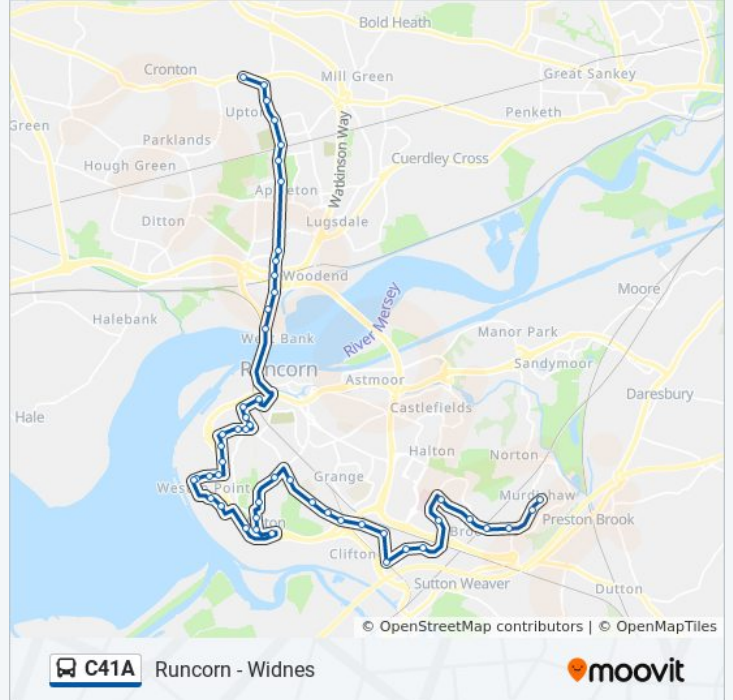

### Direction: Murdishaw

50 stops

[VIEW LINE SCHEDULE](#)

- Hillcrest
- The Globe
- Buckingham Avenue
- Pit Lane
- Widnes Station
- Birchfield Road
- Horse & Jockey
- Vicarage Road
- Kingsway Hotel
- Ashley Way
- Waterloo Centre
- West Bank Street
- Inwell Street/The Bridge
- Runcorn Station
- Penn Lane
- Roland Avenue
- Holloway
- Westfield Top
- Westfield Crescent
- Cunningham Drive
- Russell Road
- Hazel Avenue

### C41A bus Info

**Direction:** Murdishaw

**Stops:** 50

**Trip Duration:** 44 min

**Line Summary:**

- Pavilions
- Sandy Lane
- South Parade
- Weaver Hotel
- Mather Avenue
- Bankes Lane
- Weston East Way
- Cavendish Road
- The Cross
- Royal Oak
- Water Tower
- Heath Drive
- Golf Course
- Heath School
- Malpas Road
- Mormon Church
- Coniston Close
- Beechwood
- Martindale
- Hillview School
- Cherry Blossom
- The Glen
- Palacefields
- Parkside
- Brookvale
- Ormiston Bolingbroke Academy
- Barnfield Avenue
- Murdishaw Cen.

Tuesday	07:52
Wednesday	07:52
Thursday	07:52
Friday	07:52
Saturday	Not Operational

**C41A bus Info**

**Direction:** Upton Rocks

**Stops:** 48

**Trip Duration:** 58 min

**Line Summary:**

Station Road

Irwell Street/The Bridge

Waterloo Centre

Ashley Way

Doctors Pub

Kingsway

Horse & Jockey

Wade Deacon

Birchfield Road

Widnes Station