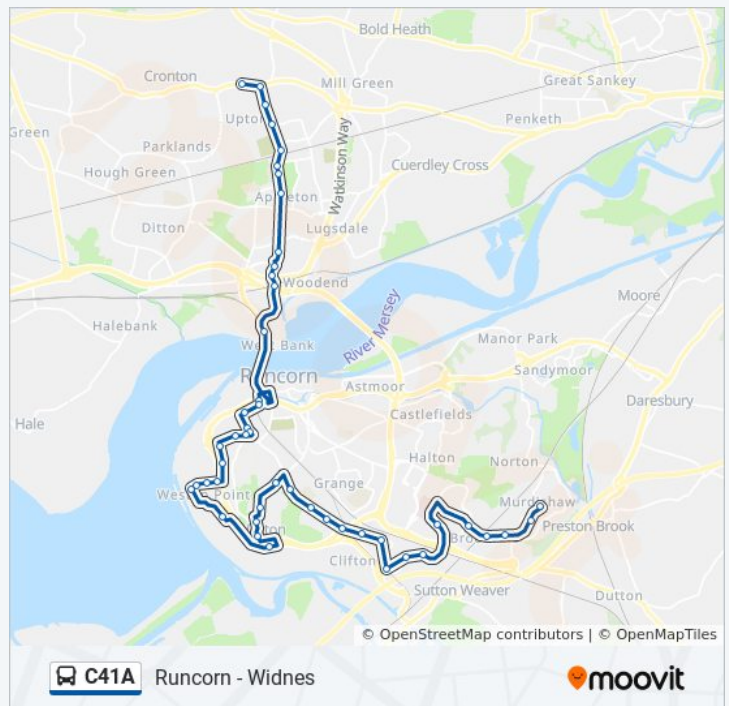

### Direction: Murdishaw

50 stops

[VIEW LINE SCHEDULE](#)

- Hillcrest
- The Globe
- Buckingham Avenue
- Pit Lane
- Widnes Station
- Birchfield Road
- Horse & Jockey
- Vicarage Road
- Kingsway Hotel
- Ashley Way
- Waterloo Centre
- West Bank Street
- Inwell Street/The Bridge
- Runcorn Station
- Penn Lane
- Roland Avenue
- Holloway
- Westfield Top
- Westfield Crescent
- Cunningham Drive
- Russell Road
- Hazel Avenue

### C41A bus Info

**Direction:** Murdishaw

**Stops:** 50

**Trip Duration:** 44 min

**Line Summary:**

- Pavilions
- Sandy Lane
- South Parade
- Weaver Hotel
- Mather Avenue
- Bankes Lane
- Weston East Way
- Cavendish Road
- The Cross
- Royal Oak
- Water Tower
- Heath Drive
- Golf Course
- Heath School
- Malpas Road
- Mormon Church
- Coniston Close
- Beechwood
- Martindale
- Hillview School
- Cherry Blossom
- The Glen
- Palacefields
- Parkside
- Brookvale
- Ormiston Bolingbroke Academy
- Barnfield Avenue
- Murdishaw Cen.

Tuesday	07:52
Wednesday	07:52
Thursday	07:52
Friday	07:52
Saturday	Not Operational

**C41A bus Info**

**Direction:** Upton Rocks

**Stops:** 48

**Trip Duration:** 58 min

**Line Summary:**

Station Road

Irwell Street/The Bridge

Waterloo Centre

Ashley Way

Doctors Pub

Kingsway

Horse & Jockey

Wade Deacon

Birchfield Road

Widnes Station