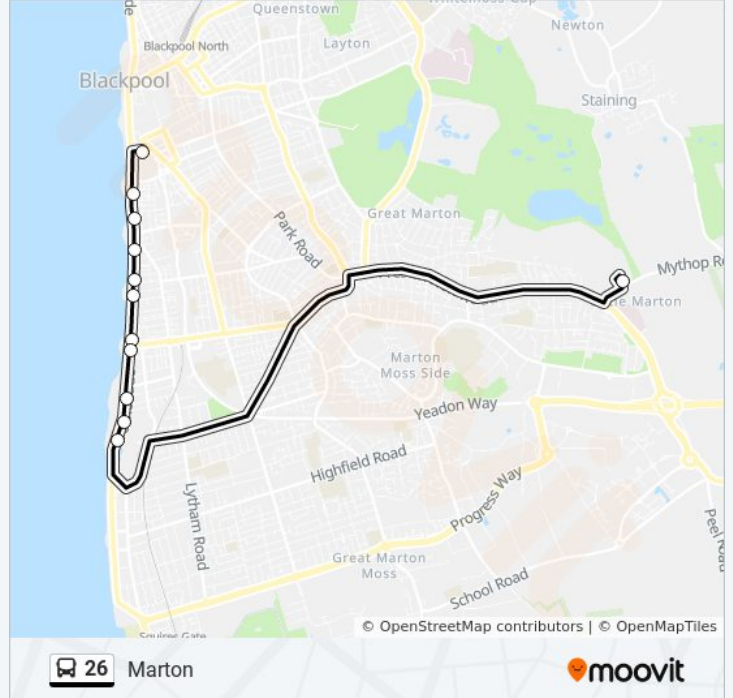

Direction: Marton

12 stops

[VIEW LINE SCHEDULE](#)

New Bonny Street

Central Pier

Foxhall Square

The Manchester

Wellington Road

St Chad's Road

Waterloo Road North

Waterloo Road South

South Pier

Sandcastle

Pleasure Beach

Leisure Park

26 bus Time Schedule

Line Summary:

Direction: Pleasure Beach

13 stops

[VIEW LINE SCHEDULE](#)

- Leisure Park
- New Bonny Street
- Central Pier
- Foxhall Square
- The Manchester
- Wellington Road
- St Chad's Road
- Waterloo Road North
- Waterloo Road South
- South Pier
- Sandcastle
- Pleasure Beach
- Leisure Park

26 bus Info

Direction: Pleasure Beach

Stops: 13

Trip Duration: 50 min

Line Summary:

Direction: Promenade

2 stops

[VIEW LINE SCHEDULE](#)