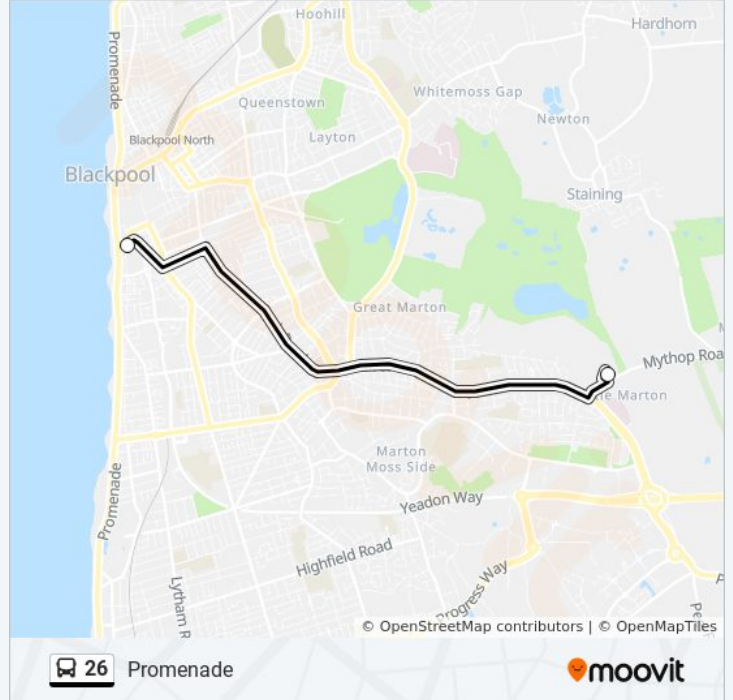

Line Summary:

Direction: Pleasure Beach

13 stops

[VIEW LINE SCHEDULE](#)

- Leisure Park
- New Bonny Street
- Central Pier
- Foxhall Square
- The Manchester
- Wellington Road
- St Chad's Road
- Waterloo Road North
- Waterloo Road South
- South Pier
- Sandcastle
- Pleasure Beach
- Leisure Park

26 bus Info

Direction: Pleasure Beach

Stops: 13

Trip Duration: 50 min

Line Summary:

Direction: Promenade

2 stops

[VIEW LINE SCHEDULE](#)

Leisure Park

New Bonny Street

26 bus Time Schedule

Promenade Route Timetable:

Sunday	12:30 PM
Monday	12:30 PM
Tuesday	12:30 PM
Wednesday	12:30 PM
Thursday	12:30 PM
Friday	Not Operational
Saturday	12:30 PM

26 bus Info

Direction: Promenade

Stops: 2

Trip Duration: 15 min

Line Summary:

26 bus time schedules and route maps are available in an offline PDF at moovitapp.com. Use the [Moovit App](#) to see live bus times, train schedule or subway schedule, and step-by-step directions for all public transit in North West.