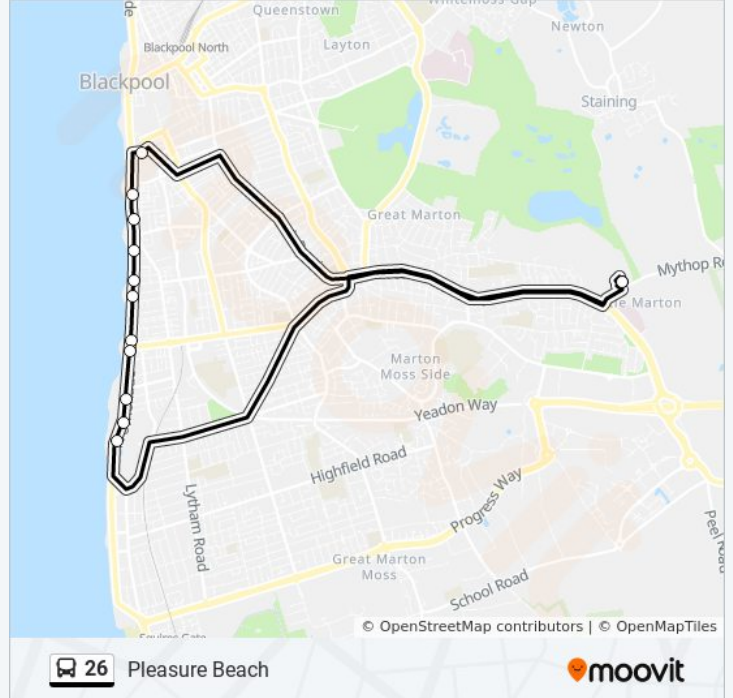

Direction: Marton

12 stops

[VIEW LINE SCHEDULE](#)

New Bonny Street

Central Pier

Foxhall Square

The Manchester

Wellington Road

Line Summary:

Direction: Pleasure Beach

13 stops

[VIEW LINE SCHEDULE](#)

- Leisure Park
- New Bonny Street
- Central Pier
- Foxhall Square
- The Manchester
- Wellington Road
- St Chad's Road
- Waterloo Road North
- Waterloo Road South
- South Pier
- Sandcastle
- Pleasure Beach
- Leisure Park

26 bus Time Schedule

Pleasure Beach Route Timetable:

Sunday	9:30 AM - 5:30 PM
Monday	9:30 AM - 5:30 PM
Tuesday	9:30 AM - 5:30 PM
Wednesday	9:30 AM - 5:30 PM
Thursday	9:30 AM - 5:30 PM
Friday	Not Operational
Saturday	9:30 AM - 5:30 PM

26 bus Info

Direction: Pleasure Beach

Stops: 13

Trip Duration: 50 min

Line Summary:

Direction: Promenade

2 stops

[VIEW LINE SCHEDULE](#)