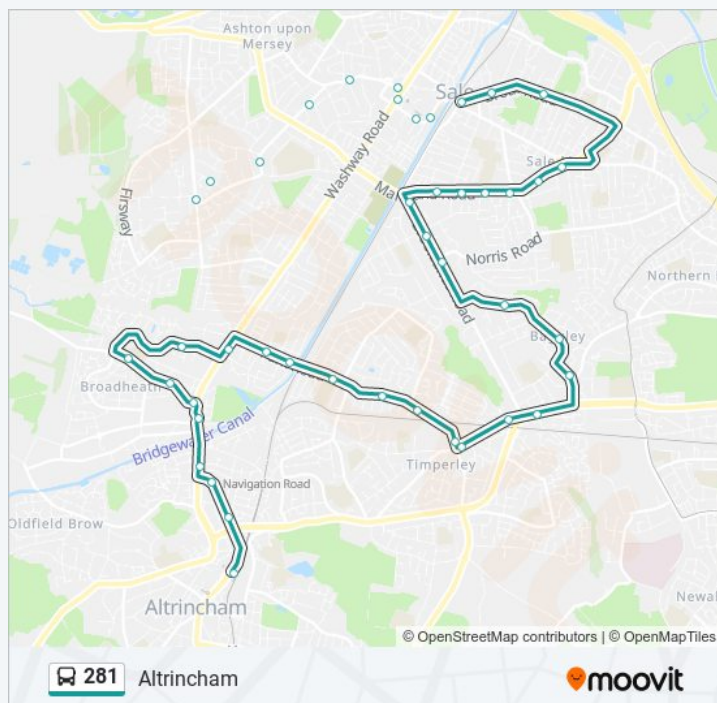

Direction: Altrincham

43 stops

[VIEW LINE SCHEDULE](#)

- Ascot Avenue
- The Avenue
- Moss Lane
- Moss Lane
- Ashlands
- Magistrates Court (Stop A)
- Marks And Spencer (Stop C)
- Friars Court
- Market
- Sale Metrolink (Stop H)
- Oldfield Road
- Worthington Park
- Sale Moor Village (Stop C)
- Alexandra Road
- The Moorfield
- Sale Grammar School
- Abington Road
- The Little B
- Brooklands Metrolink (Stop C)
- Woodbourne Road
- Norris Road
- Cranleigh Drive

281 Info

Direction: Altrincham

Stops: 43

Trip Duration: 50 min

Line Summary:

Swanage Avenue
Wythenshawe Road
Shady Lane
Stelfox Avenue
Stonemasons Arms
Timperley Village
Heyes Lane
Brookfield Drive
St Hughs School
Timperley Metrolink (Stop A)
Leys Road
Trafford College
Stamford Brook Road
Broadheath Primary
Holt Street
Manchester Road
George Richards Way
Harcourt Road
Ellesmere Road
Hazel Road
Altrincham Interchange

Direction: Sale

48 stops

[VIEW LINE SCHEDULE](#)

Altrincham Interchange
Stamford Street
Hazel Road
Garrick Playhouse
The Navigation
Cheshire Cheese
Holt Street
Craven Road

281 Time Schedule

Sale Route Timetable:

Stops: 48

Trip Duration: 52 min

Line Summary:

Cranleigh Drive (Stop D)

Fairbairn House

Ashlands

Moss Lane

Moss Lane