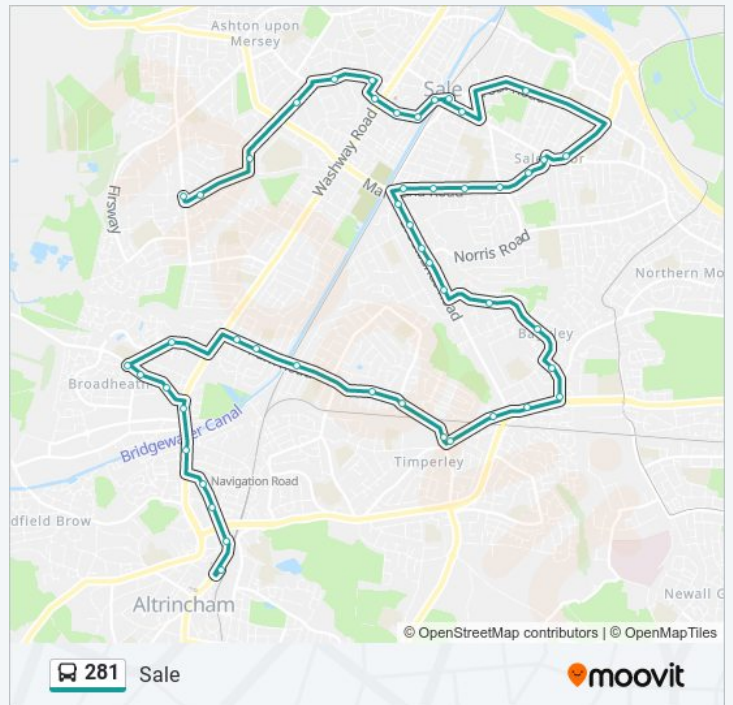

Direction: Altrincham

43 stops

[VIEW LINE SCHEDULE](#)

- Ascot Avenue
- The Avenue
- Moss Lane
- Moss Lane
- Ashlands
- Magistrates Court (Stop A)
- Marks And Spencer (Stop C)
- Friars Court
- Market
- Sale Metrolink (Stop H)
- Oldfield Road
- Worthington Park
- Sale Moor Village (Stop C)
- Alexandra Road
- The Moorfield
- Sale Grammar School
- Abington Road
- The Little B
- Brooklands Metrolink (Stop C)
- Woodbourne Road
- Norris Road
- Cranleigh Drive

Woodbourne Road

Brooklands Metrolink (Stop D)

Brooklands Crescent (Stop E)

The Little B

Sale Grammar School

The Moorfield

Alexandra Road

Marsland Road (Stop B)

Legh Arms (Stop E)

Worthington Park

Wardle Road

Sale Metrolink (Stop H)

Sale Metrolink (Stop G)

Market

Moorside Court

Direction: Sale

Stops: 48

Trip Duration: 52 min

Line Summary:

Cranleigh Drive (Stop D)

Fairbairn House

Ashlands

Moss Lane

Moss Lane