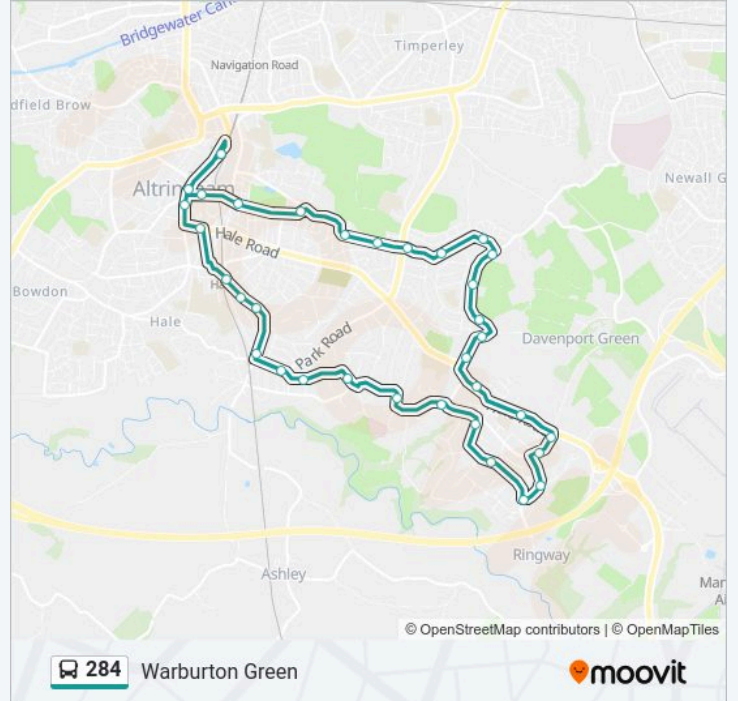

St David's

Delahays Road

Meadow Way

Well Green Shops

Grove Lane

Tintern Drive

Woburn Drive

Winchester Road

**Direction:** Warburton Green

**Stops:** 35

**Trip Duration:** 40 min

**Line Summary:**

High Elm Road

Elmsway

Whitehouse Drive

Alan Drive

Wyngate Road

Arthog Road

Park Road

Murieston Road

Hale Village

Hale Station (Stop B)

Baptist Church

Peter Street

The Downs

Altrincham Interchange

284 bus time schedules and route maps are available in an offline PDF at [moovitapp.com](https://moovitapp.com). Use the Moovit App to see live bus times, train schedule or subway schedule, and step-by-step directions for all public transit in North West.