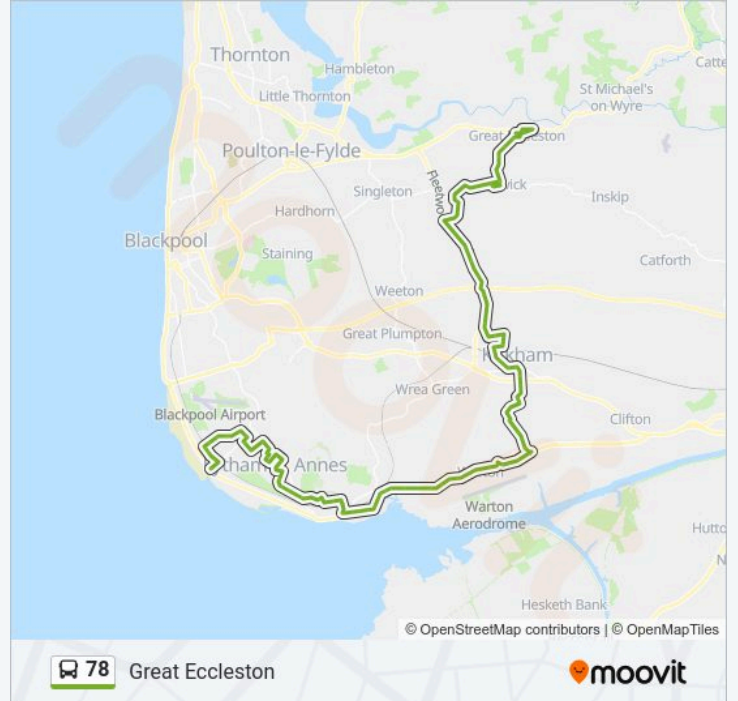

Direction: Great Eccleston

84 stops

[VIEW LINE SCHEDULE](#)

- Square (Stop 3)
- Police Station
- Braidwood Court
- St Andrews Gate
- St Leonards Road East
- Harwood Avenue
- Dorset Road
- Headroomgate Road
- Folkestone Road
- Scarborough Road
- St Albans Road
- Recreation Ground
- Elmhurst Road
- Heyhouses Lane
- Pilling Avenue
- Shipleigh Road
- Playing Field
- Worsley Road
- Lytham St Annes Hs
- Primary School
- Library

78 bus Info

Direction: Great Eccleston

Stops: 84

Trip Duration: 77 min

Line Summary:

Greenwood Close
Fernwood Close
Larchwood Close
Hall Park Centre
Forest Drive
Gregory Place
Axa
Ballam Road
Square (Stand 1)
Station Rd
St John's Street
Grosvenor Street
Lytham Hospital
Wordsworth Ave
Bedford Rd
Saltcotes Road
Meadow Lane
Stanway Garage
Lodge Lane
Great Birchwood
Land Registry
West End Lane
Florence Ave
Post Office
Church Road
Mill Lane
Lamaleach Drive
Derwent Drive
Blackfield Road
War Memorial
Freckleton Rd
Strike Lane

Kirkham Rd North

Hillock Lane

Lower Lane East

Kirkham the Mede

Royal Avenue

Market Square

Swan Hotel

Library

Fleetwood Old Road

Greenhalgh Lane

Old School

Village Centre

Boot And Shoe

Ship Hotel

Chestnut Drive

Beech Road