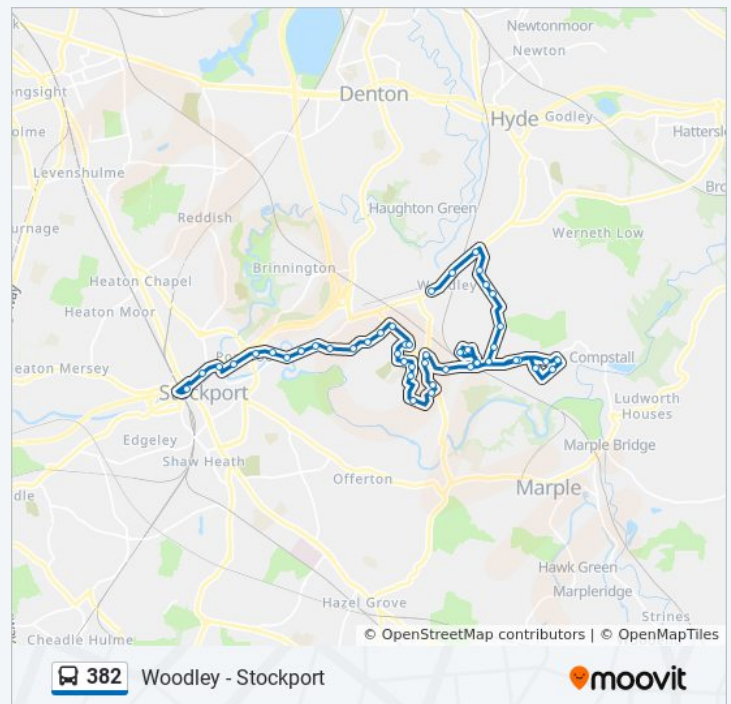

45 stops

[VIEW LINE SCHEDULE](#)

- Woodley Precinct
- Woodley Station (Stop A)
- Pennine Road
- Clough Meadow
- Pennine Road
- Oxford Drive
- Foresters Arms
- Lanes Ends
- Marsden Road
- Compstall Road
- Birchvale Drive
- Cherry Tree Lane
- Alamein Drive
- Corcoran Drive
- Waterloo Road
- Cherry Tree Lane
- Birchvale Drive
- Sandy Lane
- Guywood Lane
- Sunfield
- Underhill
- Guywood Lane
- Romiley Station (Stop B)
- Duke Of York
- Cow & Calf
- Hatherlow
- Overdale Road
- The Ridgeway

**382 bus Info**

**Direction:** Stockport

**Stops:** 45

**Trip Duration:** 53 min

**Line Summary:**

Highfield Avenue

Highfield Avenue

Goyt Valley Road

Offerton Street

St Mary's Way

The Peel Centre

Gt Portwood St

Little Egerton Street (Stop Vv)

Stockport Heaton Lane

### Direction: Woodley

51 stops

[VIEW LINE SCHEDULE](#)

Stockport Heaton Lane

Bridgefield Street (Stop Le)

Tiviot Dale (Stop Hh)

Asda (Stop Kk)

The Queens