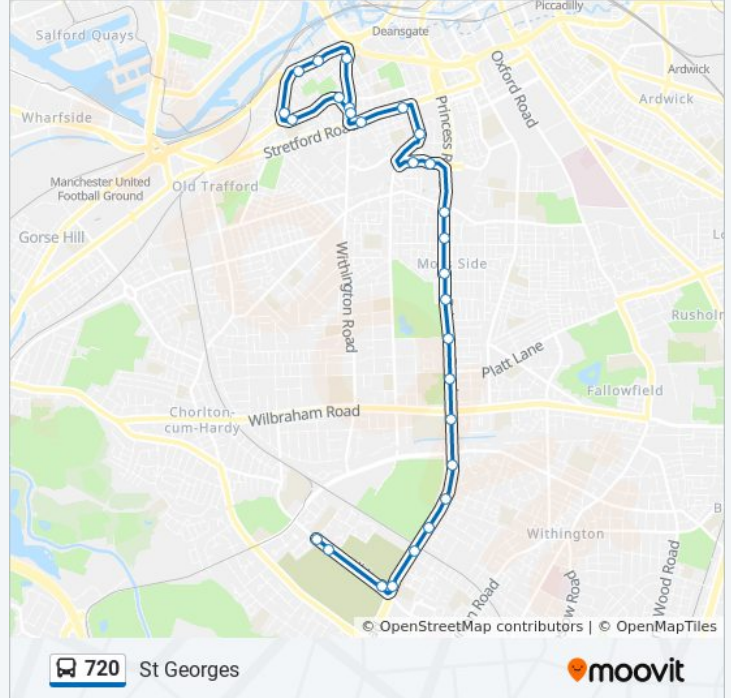

Direction: Arrowfield Estate

Stops: 24

Trip Duration: 26 min

Line Summary:

Formby Avenue

Arrowfield Road

Direction: St Georges

28 stops

Stirling Avenue

Wilbraham Road

Platt Lane

Garswood Road

Alexandra Park

Alison Street

Greame Street

Raby Street (Stop C)

720 bus Info

Direction: St Georges

Stops: 28

Trip Duration: 27 min

Line Summary:

Hulme Park

Mallow Street

Stretford Road

Chester Road

Hulme Hall Road

Cornbrook Metrolink (Stop B)

City Road

Chester Road

Shawgreen Close

Stretford Road

720 bus time schedules and route maps are available in an offline PDF at moovitapp.com. Use the [Moovit App](#) to see live bus times, train schedule or subway schedule, and step-by-step directions for all public transit in North West.