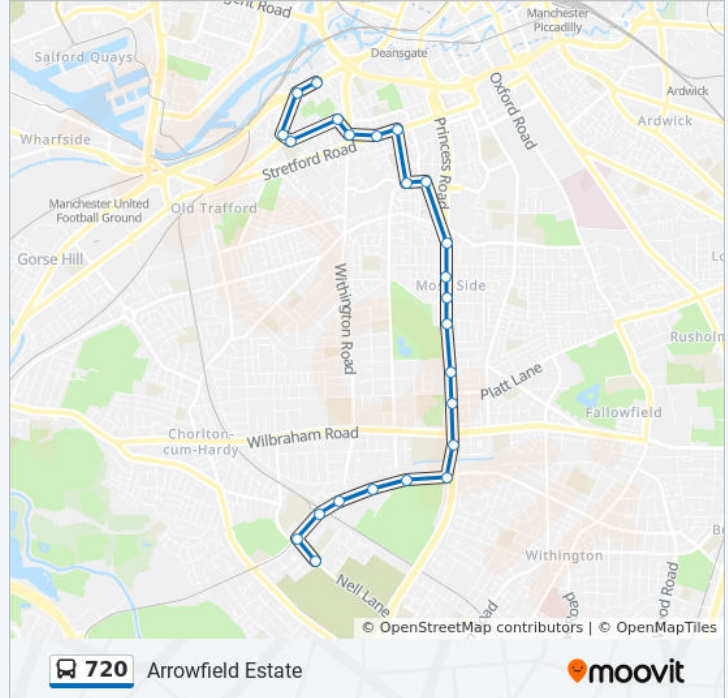

Direction: Arrowfield Estate

24 stops

[VIEW LINE SCHEDULE](#)

Hulme Hall Road
Cornbrook Metrolink (Stop B)
City Road
Chester Road
Shawgreen Close
Stretford Road
Mallow Street
Hulme Park
Old Birley Street
Hulme High Street Retail Park
Raby Street (Stop D)
Great Western Street
Alison Street
Alexandra Park
Garswood Road
Platt Lane
Wilbraham Road
Princess Road
Houghend Crescent
Hough End Centre
Chs South
Regan Avenue

Direction: Arrowfield Estate

Stops: 24

Trip Duration: 26 min

Line Summary:

Formby Avenue

Arrowfield Road

Direction: St Georges

28 stops

[VIEW LINE SCHEDULE](#)

Arrowfield Road

Arrowfield Road

Princess Road

Nell Lane (Stop C)

Withington Metrolink (Stop A)

Moorgate Avenue

Whitchurch Road

Stirling Avenue

Wilbraham Road

Platt Lane

Garswood Road

Alexandra Park

Alison Street

Greame Street

Raby Street (Stop C)