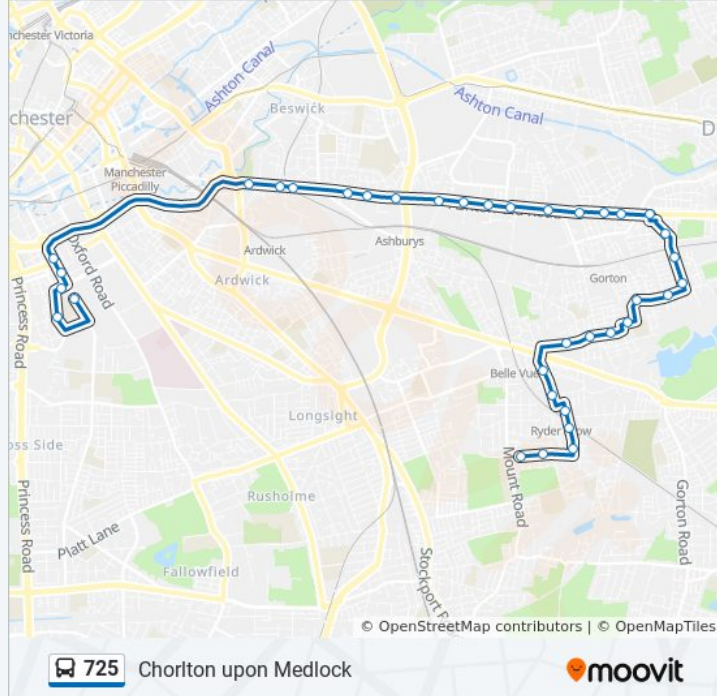

Direction: Belle Vue

30 stops

[VIEW LINE SCHEDULE](#)

University Dental Hospital Of Manchester

Cavendish Street

Chancellor Lane

Rondin Road

Gorton Road

Stainforth Street

Kay Street (Stop A)

Alan Turing Way (Stop D)

Clayton Lane South

Wood Street

Greenside Street

Westlake Street

Victoria Street

Direction: Chorlton upon Medlock

Stops: 36

Trip Duration: 45 min

Line Summary:

Lees Street

Louisa Street

Victoria Street

Greenside Street

Chancellor Lane

Cavendish Street

Boundary Street West

Cambridge Street

Trinity High School

University Dental Hospital Of Manchester

725 bus time schedules and route maps are available in an offline PDF at moovitapp.com. Use the [Moovit App](#) to see live bus times, train schedule or subway schedule, and step-by-step directions for all public transit in North West.