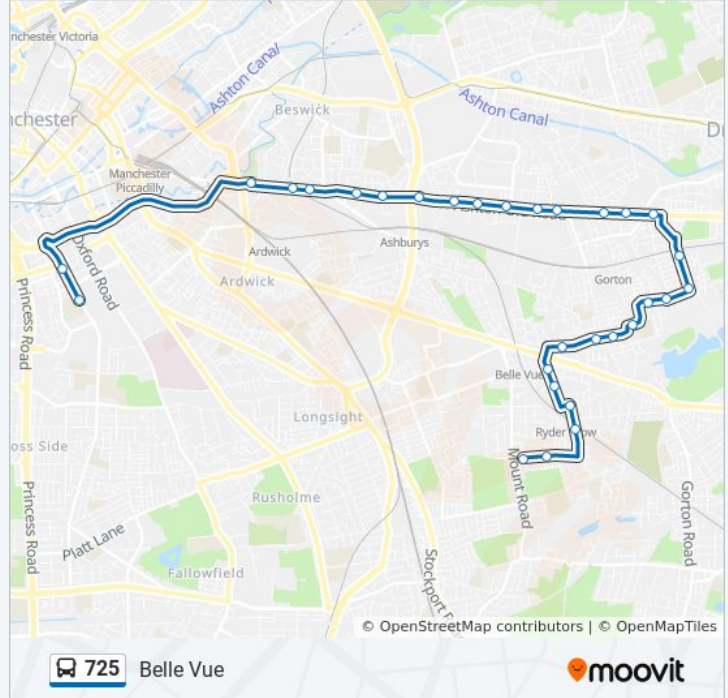

Stainforth Street

Kay Street (Stop A)

Alan Turing Way (Stop D)

Clayton Lane South

Wood Street

Greenside Street

Westlake Street

Victoria Street

Lees Street

Morrisons (Stop E)

Fairfield Road (Stop C)

Courier Street

Sandown Street

Vine Street

Lees Street

High Bank

Direction: Belle Vue

Stops: 30

Trip Duration: 34 min

Line Summary:

Gorton Labour Club
 Gorton Shopping Centre
 Beckett Street
 Toft Road
 Sacred Heart Church
 Ryder Brow Station
 Wembley Road
 Balmain Avenue

Direction: Chorlton upon Medlock

Stops: 36

Trip Duration: 45 min

Line Summary:

Lees Street

Louisa Street

Victoria Street

Greenside Street