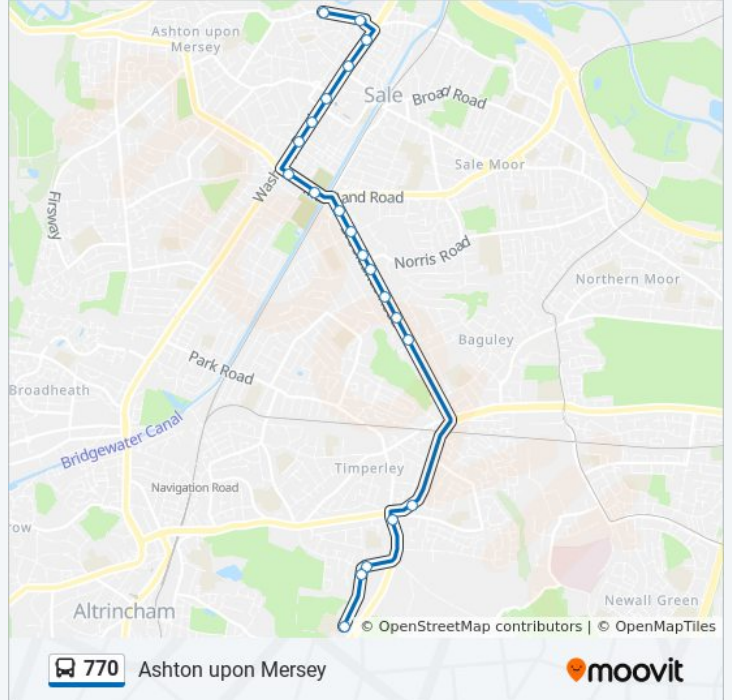

 770

Ashton upon Mersey

Get The App

The 770 bus line (Ashton upon Mersey) has 2 routes. For regular weekdays, their operation hours are:

(1) Ashton upon Mersey: 3:15 PM(2) Timperley: 7:38 AM

Use the Moovit App to find the closest 770 bus station near you and find out when is the next 770 bus arriving.

Direction: Ashton upon Mersey

21 stops

[VIEW LINE SCHEDULE](#)

Altrincham College Of Arts
Wood Lane
Green Lane
Mainwood Road
Shaftesbury Avenue
Maple Road
Framingham Road
St John's Church
Norris Road
Cloverley
Woodbourne Road
Brooklands Metrolink (Stop D)
Sale Cemetery (Stop B)
Washway Road
Barkers Lane
Broadoaks Road
Marks And Spencer (Stop B)
Ashfield Road
Mersey Road
Windsor Avenue
Milton Grove

Direction: Ashton upon Mersey

Stops: 21

Trip Duration: 24 min

Line Summary:

Direction: Timperley

19 stops

[VIEW LINE SCHEDULE](#)

- Milton Grove
- Dane Road
- Chapel Road
- Ashfield Road
- Marks And Spencer (Stop C)
- Broadoaks Road
- Vine Inn
- Washway Road
- Sale Cemetery (Stop A)
- Brooklands Metrolink (Stop C)
- Woodbourne Road
- Norris Road
- St John's Church
- Framingham Road
- Maple Road
- Shaftesbury Avenue
- Mainwood Road
- Timperley Church

Stops: 19

Trip Duration: 47 min

Line Summary:

770 bus time schedules and route maps are available in an offline PDF at moovitapp.com. Use the [Moovit App](#) to see live bus times, train schedule or subway schedule, and step-by-step directions for all public transit in North West.