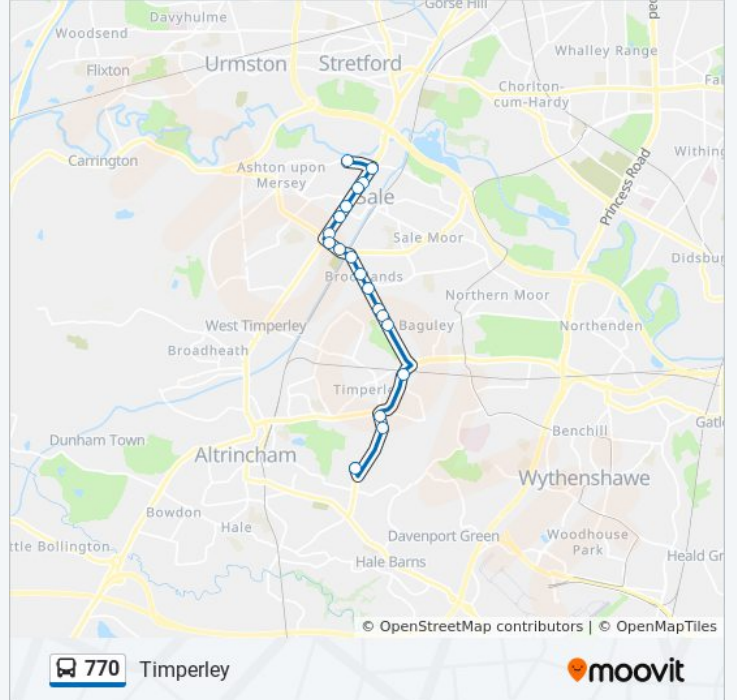

 770

Ashton upon Mersey

Get The App

The 770 bus line (Ashton upon Mersey) has 2 routes. For regular weekdays, their operation hours are:

(1) Ashton upon Mersey: 3:15 PM(2) Timperley: 7:38 AM

Use the Moovit App to find the closest 770 bus station near you and find out when is the next 770 bus arriving.

Direction: Ashton upon Mersey

21 stops

[VIEW LINE SCHEDULE](#)

Altrincham College Of Arts
Wood Lane
Green Lane
Mainwood Road
Shaftesbury Avenue
Maple Road
Framingham Road
St John's Church
Norris Road
Cloverley
Woodbourne Road
Brooklands Metrolink (Stop D)
Sale Cemetery (Stop B)
Washway Road
Barkers Lane
Broadoaks Road
Marks And Spencer (Stop B)
Ashfield Road
Mersey Road
Windsor Avenue
Milton Grove

Direction: Ashton upon Mersey

Stops: 21

Trip Duration: 24 min

Line Summary:

Direction: Timperley

19 stops

[VIEW LINE SCHEDULE](#)

- Milton Grove
- Dane Road
- Chapel Road
- Ashfield Road
- Marks And Spencer (Stop C)
- Broadoaks Road
- Vine Inn
- Washway Road
- Sale Cemetery (Stop A)
- Brooklands Metrolink (Stop C)
- Woodbourne Road
- Norris Road
- St John's Church
- Framingham Road
- Maple Road
- Shaftesbury Avenue
- Mainwood Road
- Timperley Church

Stops: 19

Trip Duration: 47 min

Line Summary:

770 bus time schedules and route maps are available in an offline PDF at moovitapp.com. Use the [Moovit App](#) to see live bus times, train schedule or subway schedule, and step-by-step directions for all public transit in North West.