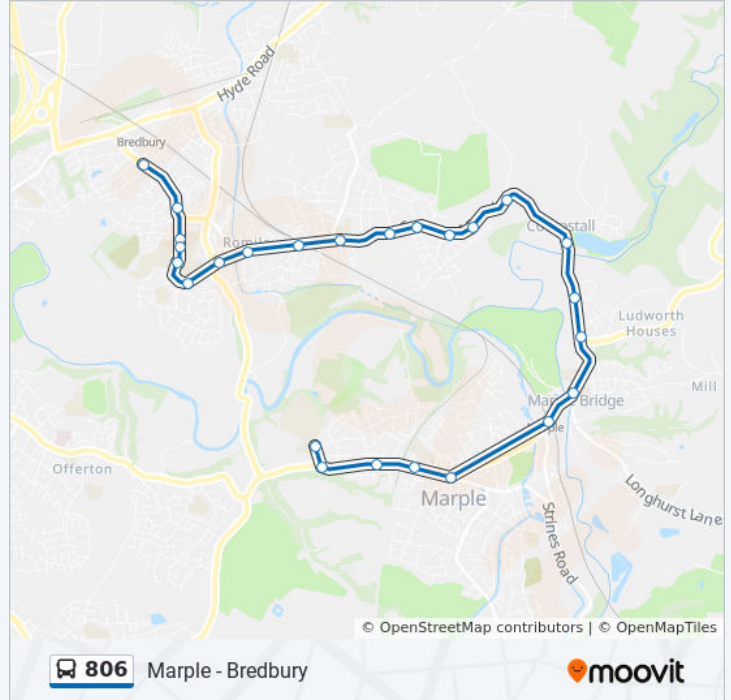

Direction: Bredbury

25 stops

[VIEW LINE SCHEDULE](#)

- Marple Hall School
- Hilltop Drive
- Rose Hill Station
- The Drive (Stop A)
- Bowden Lane
- Marple Station (Stop A)
- Marple Bridge
- Windsor Castle
- Northumberland Arms
- Compstall Village
- Rydeacre
- Corcoran Drive
- Waterloo Road
- Cherry Tree Lane
- Birchvale Drive
- Sandy Lane
- Romiley Station (Stop B)
- Duke Of York
- Hatherlow
- The Ridgeway
- Werneth School
- Werneth School

Stops: 25

Trip Duration: 25 min

Line Summary:

Highfield Avenue

Bents Avenue

The Queens

Direction: Rose Hill

26 stops

806 bus Info

Direction: Rose Hill

Stops: 26

Trip Duration: 44 min

Line Summary:

Marple Station (Stop B)

Ley Hey Road

Cross Lane

The Drive (Stop B)

Rose Hill Station

Oak Drive

Marina Drive

Marple Hall School

806 bus time schedules and route maps are available in an offline PDF at moovitapp.com. Use the [Moovit App](#) to see live bus times, train schedule or subway schedule, and step-by-step directions for all public transit in North West.