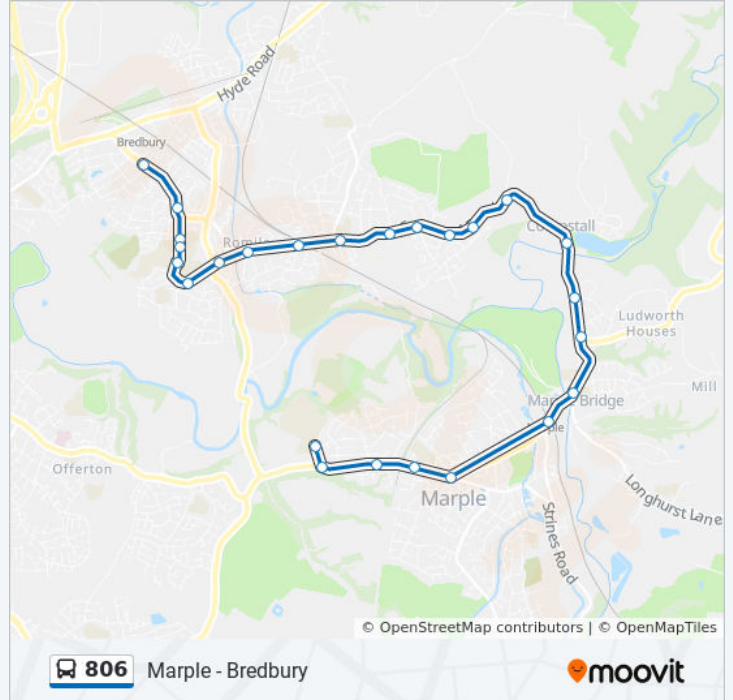

Direction: Bredbury

25 stops

[VIEW LINE SCHEDULE](#)

- Marple Hall School
- Hilltop Drive
- Rose Hill Station
- The Drive (Stop A)
- Bowden Lane
- Marple Station (Stop A)
- Marple Bridge
- Windsor Castle
- Northumberland Arms
- Compstall Village
- Rydeacre
- Corcoran Drive
- Waterloo Road
- Cherry Tree Lane
- Birchvale Drive
- Sandy Lane
- Romiley Station (Stop B)
- Duke Of York
- Hatherlow
- The Ridgeway
- Werneth School
- Werneth School

Stops: 25

Trip Duration: 25 min

Line Summary:

Highfield Avenue

Bents Avenue

The Queens

Direction: Rose Hill

26 stops

[VIEW LINE SCHEDULE](#)

The Queens

Bents Avenue

High School

The Ridgeway

Hatherlow

Green Lane

Romiley Station (Stop A)

806 bus Info

Direction: Rose Hill

Stops: 26

Trip Duration: 44 min

Line Summary:

Marple Station (Stop B)

Ley Hey Road

Cross Lane