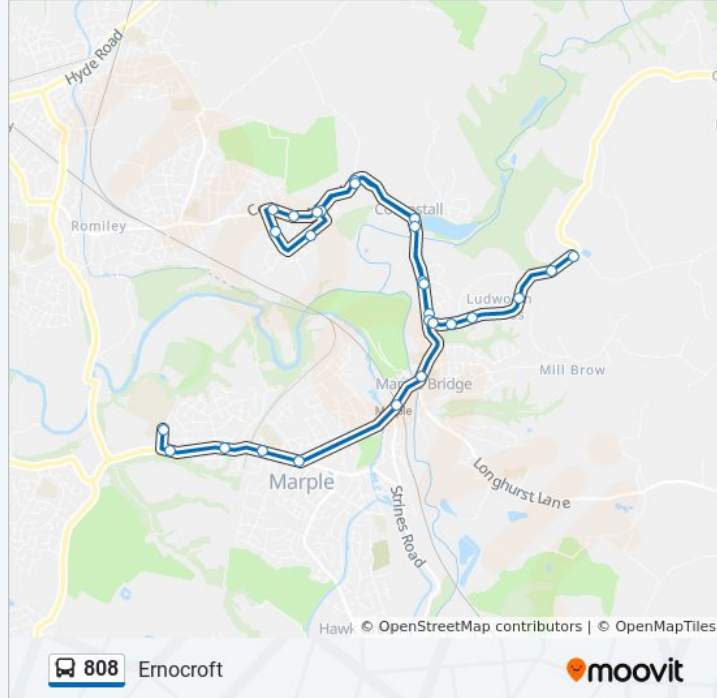

Direction: Ernocroft

27 stops

[VIEW LINE SCHEDULE](#)

- Marple Hall School
- Hilltop Drive
- Rose Hill Station
- The Drive (Stop A)
- Bowden Lane
- Marple Station (Stop A)
- Marple Bridge
- Windsor Castle
- Northumberland Arms
- Compstall Village
- Rydeacre
- Corcoran Drive
- Alamein Drive
- Cherry Tree Lane
- Cherry Tree Lane
- Waterloo Road
- Corcoran Drive
- Rydeacre
- Compstall Village
- Northumberland Arms
- Greenbank Road
- Windsor Castle

Stops: 27

Trip Duration: 30 min

Line Summary:

Cote Green Road

Glossop Road

Lane Ends Inn

Werneth View

Sandhill Lane

Direction: Rose Hill

27 stops

[VIEW LINE SCHEDULE](#)

Sandhill Lane

Werneth View

Lane Ends Inn

Glossop Road

Windsor Castle

808 bus Info

Direction: Rose Hill

Stops: 27

Trip Duration: 40 min

Line Summary:

Marple Bridge

Marple Station (Stop B)

Ley Hey Road