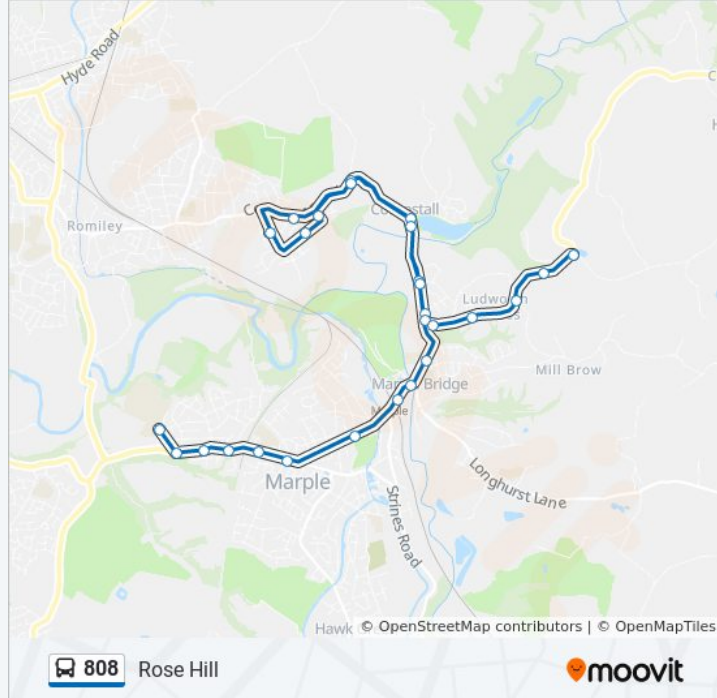

Direction: Ernocroft

27 stops

[VIEW LINE SCHEDULE](#)

- Marple Hall School
- Hilltop Drive
- Rose Hill Station
- The Drive (Stop A)
- Bowden Lane
- Marple Station (Stop A)
- Marple Bridge
- Windsor Castle
- Northumberland Arms
- Compstall Village
- Rydeacre
- Corcoran Drive
- Alamein Drive
- Cherry Tree Lane
- Cherry Tree Lane
- Waterloo Road
- Corcoran Drive
- Rydeacre
- Compstall Village
- Northumberland Arms
- Greenbank Road
- Windsor Castle

Stops: 27

Trip Duration: 30 min

Line Summary:

Cote Green Road

Glossop Road

Lane Ends Inn

Werneth View

Sandhill Lane

808 bus Info

Direction: Rose Hill

Stops: 27

Trip Duration: 40 min

Line Summary:

Marple Bridge

Marple Station (Stop B)

Ley Hey Road

Cross Lane

The Drive (Stop B)

Rose Hill Station

Oak Drive

Marina Drive

Marple Hall School

808 bus time schedules and route maps are available in an offline PDF at moovitapp.com. Use the [Moovit App](#) to see live bus times, train schedule or subway schedule, and step-by-step directions for all public transit in North West.