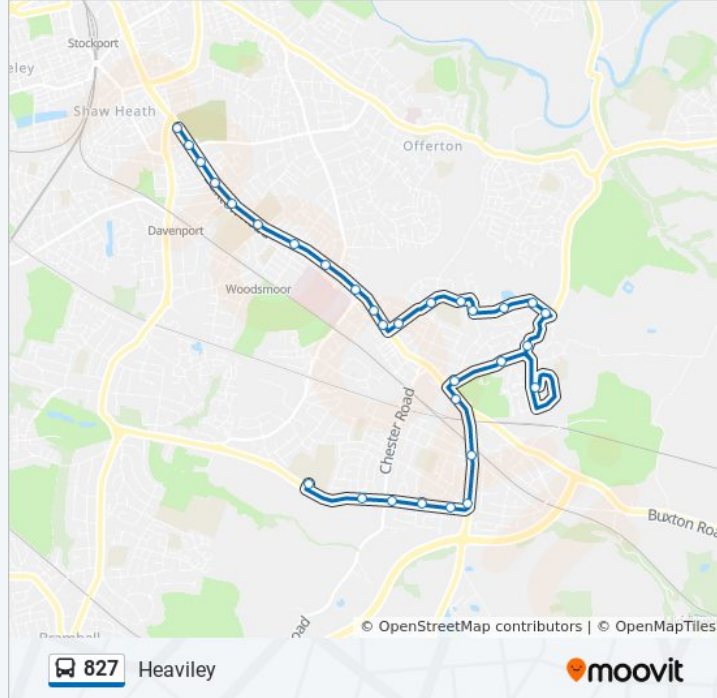

Berkley Road

Garthland Road

Brinkburn Road

Torkington Road

Highfield Road

Avondale Road

Hazelwood Road

Torkington Road (Stop A)

827 bus Info

Direction: Hazel Grove

Stops: 28

Trip Duration: 35 min

Line Summary:

Chatsworth Road
 Cavendish Road
 Matlock Drive
 Bowerfield Avenue
 Arundel Avenue
 Hazel Grove High School (Bay C)

Direction: Heaviley

Stops: 30

Trip Duration: 27 min

Line Summary:

Springfield Avenue

Commercial Road

Brewers Green

Sainsbury's

The Crown (Stop A)

Cherry Tree Lane

Woodsmoor Lane

Corbar Road

Kennerley Road

Duke Of York

Nangreave Road

Bramhall Lane

827 bus time schedules and route maps are available in an offline PDF at moovitapp.com. Use the [Moovit App](#) to see live bus times, train schedule or subway schedule, and step-by-step directions for all public transit in North West.