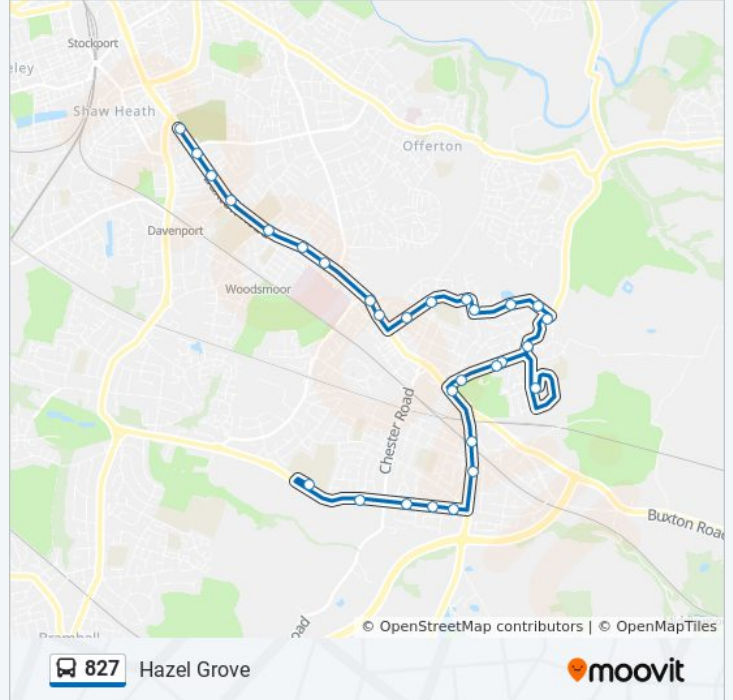

Direction: Hazel Grove

28 stops

[VIEW LINE SCHEDULE](#)

Bramhall Lane (Stop B)

Nangreave Road

Kennerley Road

Corbar Road

Woodsmoor Lane

827 bus Info

Direction: Hazel Grove

Stops: 28

Trip Duration: 35 min

Line Summary:

Chatsworth Road
 Cavendish Road
 Matlock Drive
 Bowerfield Avenue
 Arundel Avenue
 Hazel Grove High School (Bay C)

Direction: Heaviley

30 stops

[VIEW LINE SCHEDULE](#)

Hazel Grove High School (Bay C)
 Arundel Avenue
 Bowerfield Avenue
 Rutland Road
 Cavendish Road
 Fiveways
 Chatsworth Road
 Norbury Church (Stop B)
 Bulls Head
 Avondale Road
 Highfield Road
 Torkington Road
 Offerton Road
 Garthland Road
 Berkley Road
 Clarendon Road
 St Simon's School
 Royal Oak

Stops: 30

Trip Duration: 27 min

Line Summary:

Springfield Avenue

Commercial Road

Brewers Green

Sainsbury's

The Crown (Stop A)