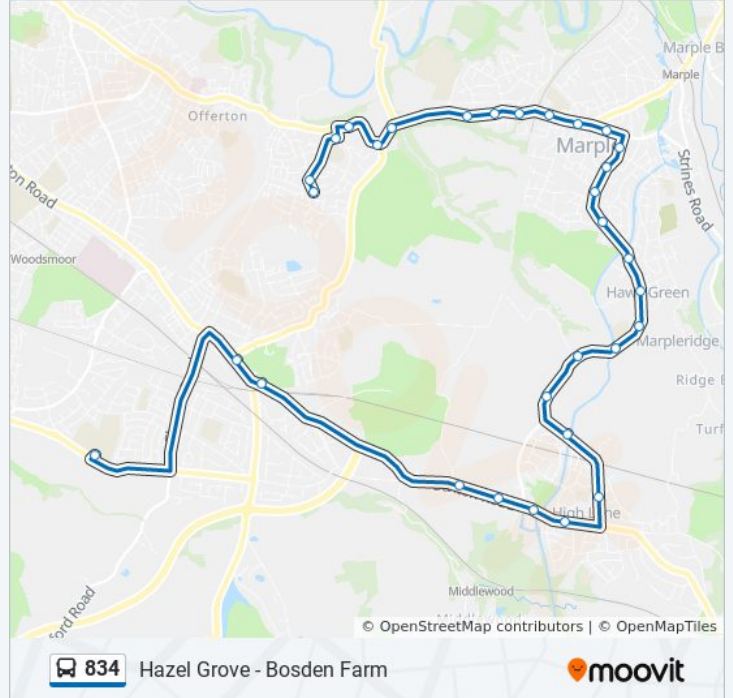

Direction: Bosden Farm

36 stops

[VIEW LINE SCHEDULE](#)

- Hazel Grove High School (Bay B)
- Arundel Avenue
- Lyndhurst Avenue
- The Pines
- Argyle Street
- Chester Road
- Torkington Road (Stop A)
- Rising Sun (Stop C)
- Threaphurst Lane
- Royal Oak
- Horse Shoe Inn
- Dog & Partridge
- Andrew Lane
- Andrew Lane
- Higherfold Farm
- Doodfiled Stores
- Canal Bridge
- Windlehurst School
- Hawk Green
- Goyt Mill
- Brook Drive
- Cotefield Close

Stops: 36

Trip Duration: 39 min

Line Summary:

Brindley Avenue
 Priory House
 Marple Post Office
 Cross Lane
 The Drive (Stop B)
 Rose Hill Station
 Oak Drive
 Marina Drive
 Dooley Lane
 Offerton Road
 Marple Old Road
 Shearwater Road
 The Harvester
 Sanderling Road

Direction: Hazel Grove

34 stops

[VIEW LINE SCHEDULE](#)

The Harvester
 Shearwater Road
 Marple Old Road
 Offerton Road
 Hilltop Drive
 Rose Hill Station
 The Drive (Stop A)
 Bowden Lane
 Marple Swimming Pool
 Priory House
 Brindley Avenue
 Cotefield Close
 Brook Drive
 Goyt Mill
 Hawk Green

Stops: 34

Trip Duration: 60 min

Line Summary:

Windlehurst School

Canal Bridge

Doodfield Stores

Higherfold Farm

Andrew Lane