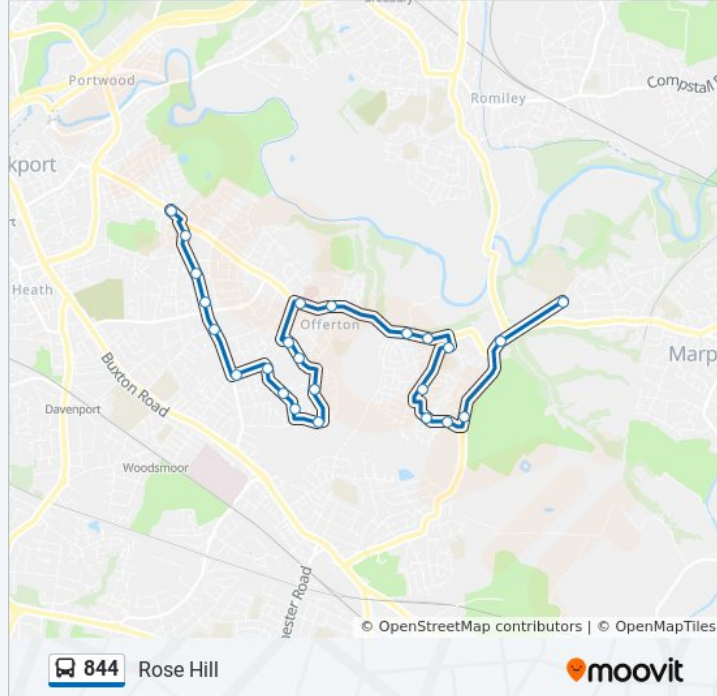

## Direction: Rose Hill

24 stops

[VIEW LINE SCHEDULE](#)

Turncroft Lane  
Harold Street  
Hempshaw Lane  
Hillcrest Road  
Mile End Lane  
Dialstone Lane  
Lisburne Lane  
Moseldene Road  
Blazemoss Road  
Bolderstone Place  
Tenants Club  
Lunedale Green  
Lisburne Lane  
Lisburne Lane  
St John's Church  
Offerton Green  
Green Farm  
Shearwater Road  
The Harvester  
Peregrine Road  
Dunlin Close  
Golf Club Entrance

## 844 bus Info

**Direction:** Rose Hill

**Stops:** 24

**Trip Duration:** 25 min

**Line Summary:**

Offerton Road

Marple Hall School

### Direction: Woodbank Estate

30 stops

[VIEW LINE SCHEDULE](#)

Marple Hall School

Dooley Lane

Marple Road

Golf Club Entrance

Offerton Road

### 844 bus Info

**Direction:** Woodbank Estate

**Stops:** 30

**Trip Duration:** 23 min

**Line Summary:**

Lunedale Green

Lisburne Lane

Alfreton Road