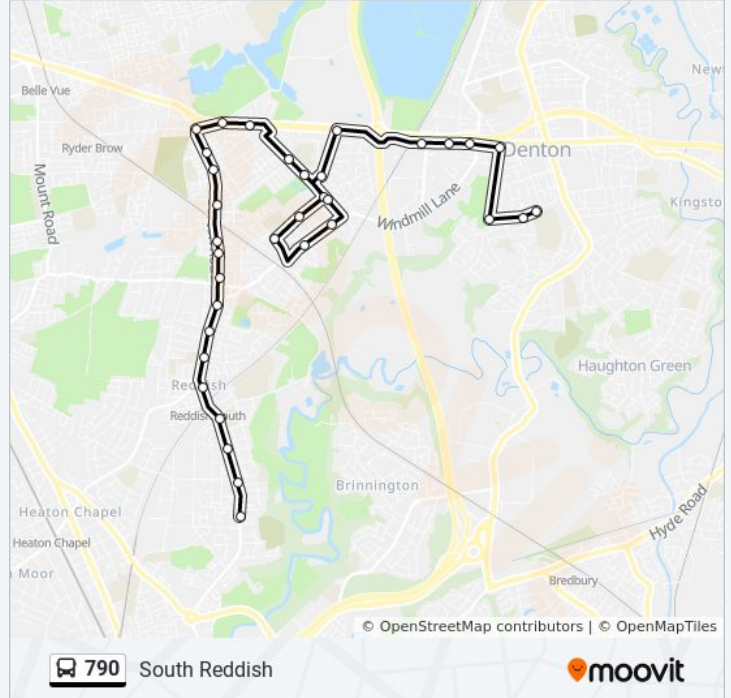

## Direction: Denton

35 stops

[VIEW LINE SCHEDULE](#)

Newark Road  
Broomfield Post Office  
Brunton Road  
Greg Street  
Houldsworth Square (Stop C)  
Higginson Road  
Conservative Club  
Christ Church  
Mill Lane  
Somers Road  
Spey House  
North Reddish Post Office (Stop A)  
Beresford Crescent  
Burnfield Road  
Athol Street  
Debdale Lane  
Debdale Park (Stop B)  
Clumber Road  
Thornley Park  
Ash Road  
Balmoral Drive  
Ashwood Avenue

**790 bus Info**

**Direction:** South Reddish

**Stops:** 34

**Trip Duration:** 35 min

**Line Summary:**

Granada Road

Thornley Park

Clumber Road

Debdale Park (Stop C)

Athol Street

Burnfield Road

Oswald Street

Ashbrook Lane (Stop B)

Spey House

Longford Road

Mill Lane

Reddish Library

Sykes Street

Houldsworth Square (Stop D)

Greg Street

Brunton Road

The Rectory

The Carousel

790 bus time schedules and route maps are available in an offline PDF at [moovitapp.com](https://moovitapp.com). Use the [Moovit App](#) to see live bus times, train schedule or subway schedule, and step-by-step directions for all public transit in North West.