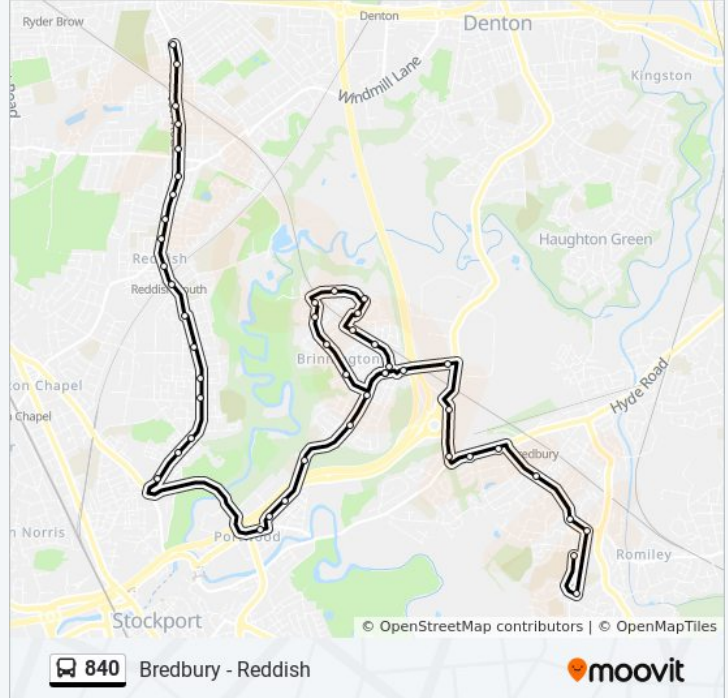

 840

Bredbury - Reddish

Get The App

The 840 bus line Bredbury - Reddish has one route. For regular weekdays, their operation hours are:

(1) North Reddish: 3:50 PM

Use the Moovit App to find the closest 840 bus station near you and find out when is the next 840 bus arriving.

Direction: North Reddish

47 stops

[VIEW LINE SCHEDULE](#)

Harrytown High School
The Ridgeway
Berrycroft Lane
Bents Avenue
The Queens
Lower Bents Lane (Stop A)
Morrisons
Travellers Call
Oldmoor Road
Ashton Road
Essex Road
Brinnington Hall
Exmouth Avenue
Maycroft
Dunton Green
Hollow End
Lapwing Lane
Blackberry Lane
Lapwing Lane (Stop A)
The Link (Stop B)
Shropshire Avenue
Brinnington Hall

840 bus Time Schedule

North Reddish Route Timetable:

Sunday	Not Operational
Monday	3:50 PM
Tuesday	3:50 PM
Wednesday	3:50 PM
Thursday	3:50 PM
Friday	Not Operational
Saturday	Not Operational

840 bus Info

Direction: North Reddish

Stops: 47

Trip Duration: 48 min

Line Summary:

Brinnington Hall
Northumberland Road
Manor Road
St Pauls School
Gill Street
St Pauls Street
St Mary's Way
Bankfield Street
Health Centre
Greg Street
Birkdale Road
Newark Road
Broomfield Post Office
Brunton Road
Greg Street
Houldsworth Square (Stop C)
Higginson Road
Conservative Club
Christ Church
Mill Lane
Somers Road
Spey House
North Reddish Post Office (Stop A)
Beresford Crescent
Burnfield Road