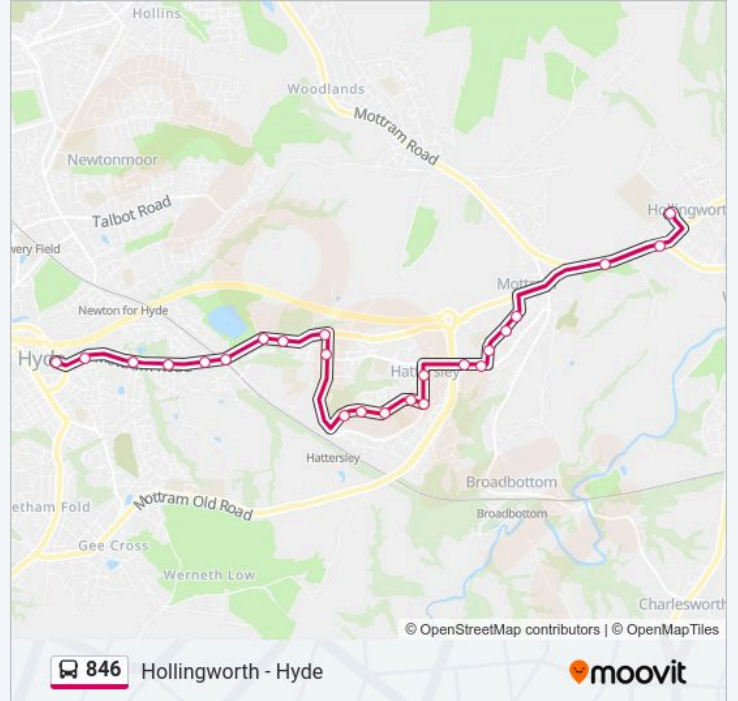

Godley Station (Stop F)

Godley Station (Stop B)

St Pauls Hill Road

Taylor Street

Morrisons

Clarendon Square

846 bus time schedules and route maps are available in an offline PDF at moovitapp.com. Use the Moovit App to see live bus times, train schedule or subway schedule, and step-by-step directions for all public transit in North West.

© 2024 Moovit - All Rights Reserved