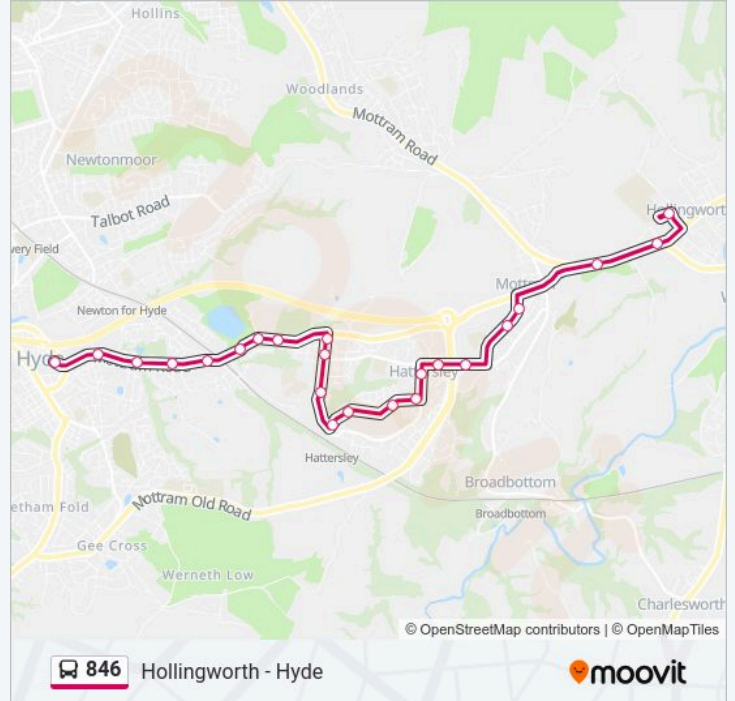

Godley Station (Stop E)

Longlands Drive

Pudding Lane

Bridestowe Avenue

Underwood Road

Porlock Avenue

Bankside

Waterside

Stops: 23

Trip Duration: 35 min

Line Summary:

Gun Inn

Longdendale High School

Direction: Hyde

24 stops

[VIEW LINE SCHEDULE](#)

Longdendale High School

Gun Inn

Mottram Moor

John Kennedy Road

Longdale Drive

Lowry Grove

John Kennedy Road

Chain Bar Lane

Stops: 24

Trip Duration: 25 min

Line Summary:

Godley Station (Stop F)

Godley Station (Stop B)

St Pauls Hill Road

Taylor Street

Morrisons