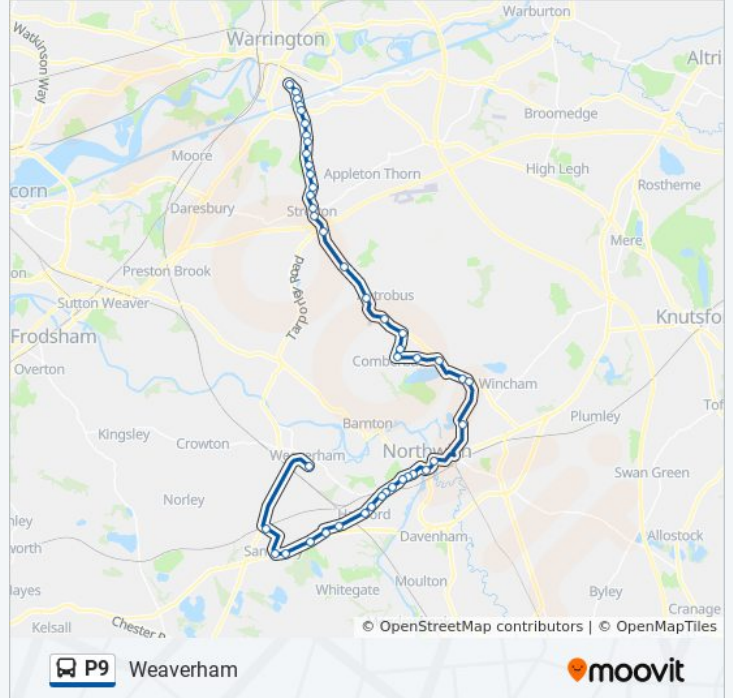

### Direction: Weaverham

44 stops

[VIEW LINE SCHEDULE](#)

- Causeway Hotel
- Loushers Lane
- Morrisons
- St Thomas' Church
- Mullberry Tree Pub
- London Bridge
- Broomfields Road
- Lyon's Lane
- Windmill Lane
- Golf Club
- Dudlow Green Road
- Owens Corner
- Primrose Hill
- Cat & Lion
- Bupa Hospital
- Ring O Bells
- Birch & Bottle
- Antrobus Arms
- Old Lane
- Seven Oaks Saddlery
- Drum & Monkey
- Spinner & Bergamot

### P9 bus Info

**Direction:** Weaverham

**Stops:** 44

**Trip Duration:** 61 min

**Line Summary:**

Cock Lane  
 Budworth Pump  
 Hall Drive  
 Marston Lane  
 Chapel Street  
 Memorial Hall  
 Hayhurst Bridge  
 Beeston Street  
 Blue Barrel  
 Iron Bridge  
 Greenbank Hotel  
 Greenbank Lane  
 Neot Road  
 St John the Baptist Church  
 Abbey Lane  
 Heyes Park  
 Speedwell Cottages  
 Golf Club  
 Blue Cap Hotel  
 Full Gospel Church  
 Shops  
 Willow Green

**Direction: Wilderspool**

45 stops

[VIEW LINE SCHEDULE](#)

High School  
 Glebe Road  
 Shops  
 Rosslyn Lane  
 Full Gospel Church  
 Cockpitt Lane  
 Norley Road

**P9 bus Time Schedule**

Wilderspool Route Timetable:

### P9 bus Info

**Direction:** Wilderspool

**Stops:** 45

**Trip Duration:** 63 min

**Line Summary:**

London Bridge

Post Office

Morrisons