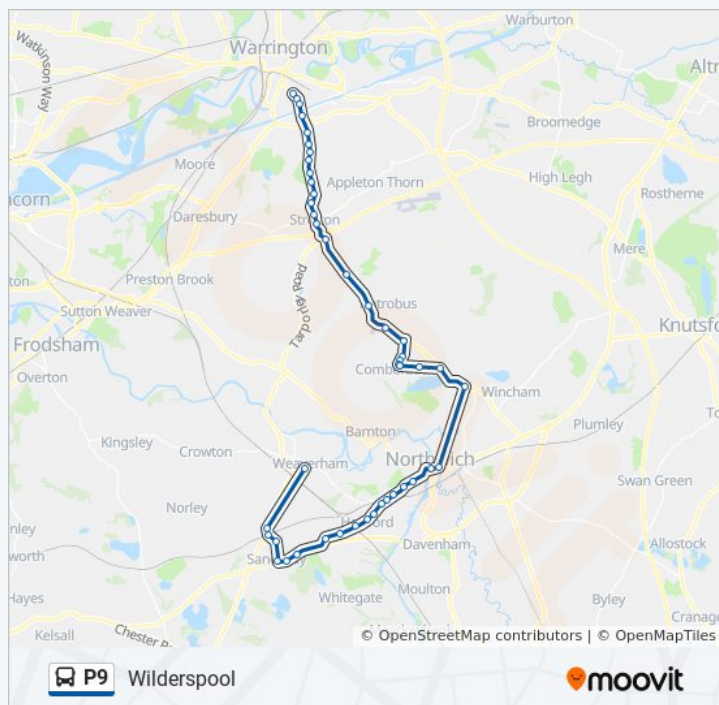

### Direction: Weaverham

44 stops

[VIEW LINE SCHEDULE](#)

- Causeway Hotel
- Loushers Lane
- Morrisons
- St Thomas' Church
- Mullberry Tree Pub
- London Bridge
- Broomfields Road
- Lyon's Lane
- Windmill Lane
- Golf Club
- Dudlow Green Road
- Owens Corner
- Primrose Hill
- Cat & Lion
- Bupa Hospital
- Ring O Bells
- Birch & Bottle
- Antrobus Arms
- Old Lane
- Seven Oaks Saddlery
- Drum & Monkey
- Spinner & Bergamot

**Direction: Wilderspool**

45 stops

[VIEW LINE SCHEDULE](#)

High School  
 Glebe Road  
 Shops  
 Rosslyn Lane  
 Full Gospel Church  
 Cockpitt Lane  
 Norley Road

**P9 bus Time Schedule**

Wilderspool Route Timetable:

Golf Club

Windmill Lane

Lyon's Lane

Broomfields Road

### P9 bus Info

**Direction:** Wilderspool

**Stops:** 45

**Trip Duration:** 63 min

**Line Summary:**

London Bridge

Post Office

Morrisons