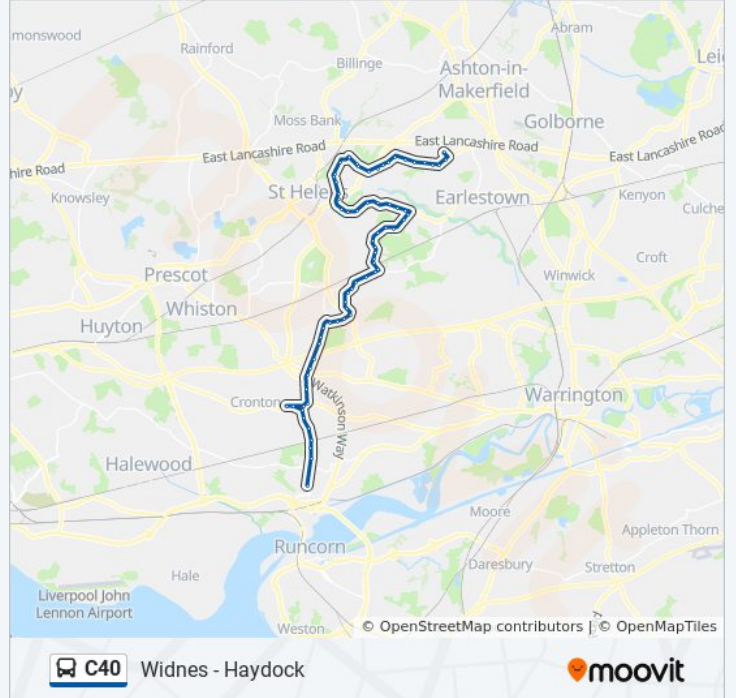

Wheatsheaf Avenue

Brindley Road

Eliza Street

St Helens Junction Rail Station (Stop A)

Robins Lane

Carnegie Crescent

Rolling Mill Lane

Berrys Lane

Gardiner Avenue

Whitehouse Close

Clipsley Lane

Burrows Street

School Street

Waine Street

West End Road

Rufford Walk

C40 bus Info

Direction: Widnes

Stops: 71

Trip Duration: 60 min

Line Summary:

Mowbray Avenue
Markfield Crescent
Merton Street
Roper Street
Johnson Street
Parr Stocks Road
Ramford Street
Tickle Avenue
Hargreaves Street
Moorfoot Road
Southport Street
Sky Lark Rise
Havannah Lane
Mount Pleasant Ave
Reynolds Ave
Downway Lane
Moss Lane
Brookway Lane
Berrys Lane
Rolling Mill Lane
Hoghton Road
Cecil Street
Cecil Street
Eliza Street
Lionel Street
Brindley Road
Clovelly Avenue
Wheatsheaf Avenue
The Beeches
Taunton Avenue
Leach Lane
Clock Face Road
Agnes Street

Bentley Street

Jubits Lane

Chandlers Way

Tennyson Street

Bell Lane

Union Bank Lane

Warrington Road

Wilmere House