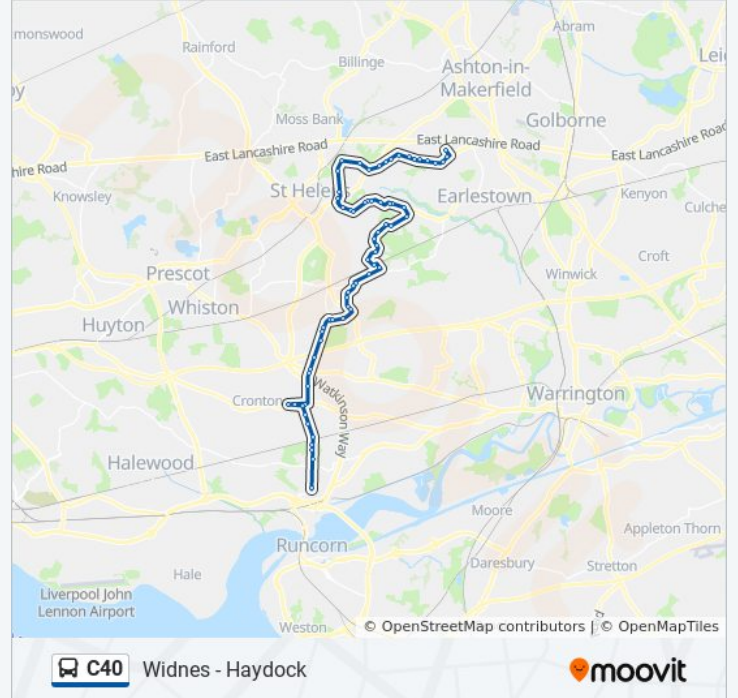

Wheatsheaf Avenue

Brindley Road

Eliza Street

St Helens Junction Rail Station (Stop A)

Robins Lane

Carnegie Crescent

Rolling Mill Lane

Berrys Lane

Nicholson Street

Reeves Street

Boardmans Lane

Gaskell Street

Ramford Street

Sorogold Street

Pocket Nook Street

Wood Street

Mowbray Avenue

Enderby Avenue

Paisley Avenue

O' Sullivan Crescent

Waine Street

Old Whint Road

Sumner Street

West End Road

C40 bus Info

Direction: Widnes

Stops: 71

Trip Duration: 60 min

Line Summary:

Mowbray Avenue
Markfield Crescent
Merton Street
Roper Street
Johnson Street
Parr Stocks Road
Ramford Street
Tickle Avenue
Hargreaves Street
Moorfoot Road
Southport Street
Sky Lark Rise
Havannah Lane
Mount Pleasant Ave
Reynolds Ave
Downway Lane
Moss Lane
Brookway Lane
Berrys Lane
Rolling Mill Lane
Hoghton Road
Cecil Street
Cecil Street
Eliza Street
Lionel Street
Brindley Road
Clovelly Avenue
Wheatsheaf Avenue
The Beeches
Taunton Avenue
Leach Lane
Clock Face Road
Agnes Street