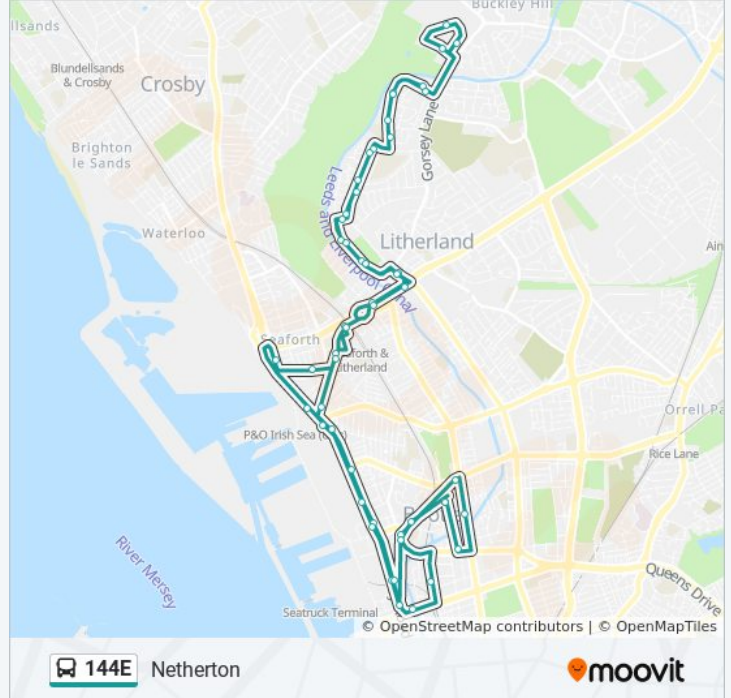

**Direction: Netherton**

51 stops

[VIEW LINE SCHEDULE](#)

Bootle

Washington Parade

Bootle Strand Shopping Centre (Stop B)

Stanley Road

Strand Road

Millers Bridge

Grimshaw Street

Strand Road

Vulcan Street

Peel Road

Seaforth Road

Elm Drive

Caradoc Road

Hawarden Grove

Seaforth Station (Stop B)

Ash Road

Marina Avenue

Moss Bank Park

Highfield Road

Appleton Road

Watling Avenue

**144E bus Info****Direction:** Netherton**Stops:** 51**Trip Duration:** 46 min**Line Summary:**

Green Lane  
Ford View  
Bridge Croft  
Bowland Drive  
No. 129  
Pendle Drive  
Lonsdale Road  
Ford View  
Farm View  
Kirkstone Road West  
Sonning Avenue  
Hatton Hill Road  
Highfield Road  
Moss Bank Park  
Marina Avenue  
Hawthorne Road  
Bridge Road  
Seaforth Station (Stop A)  
Lime Grove  
Muspratt Road  
Peel Road  
Marsh Lane  
Atlantic Road  
Pleasant Street  
Derby Road  
Bootle Oriel Road Station (Stop B)  
Church Gardens  
Irlam Road  
Bootle