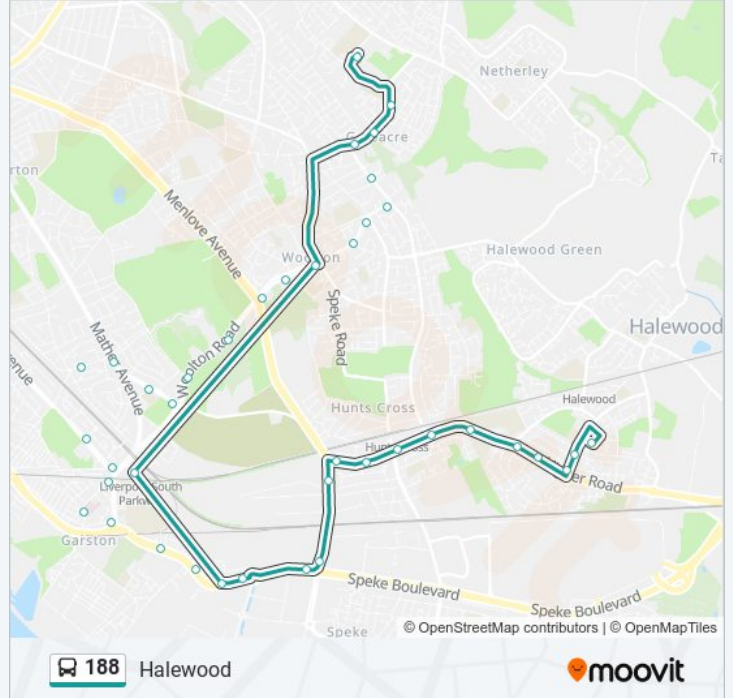

Direction: Halewood

40 stops

[VIEW LINE SCHEDULE](#)

- Belle Vale
- Jones Farm Road
- Lee Vale Road
- Halewood Road
- The Nook
- Halewood Road
- Hunts Cross Avenue
- Halewood Drive
- Speke Road
- Allerton Road
- Hillfoot Road
- Hillfoot Road
- Allerton Road
- Woolton Road
- Danefield Road
- Heath Road
- Stamfordham Road
- Dinesen Road
- Garfourth Road
- Liverpool South Parkway (Stand 5)
- Horrocks Avenue
- Woolton Road

188 bus Time Schedule

Halewood Route Timetable:

Sunday	23:40
Monday	23:40
Tuesday	23:40
Wednesday	23:40
Thursday	23:40
Friday	23:40
Saturday	23:40

188 bus Info

Direction: Halewood

Stops: 40

Trip Duration: 24 min

Line Summary:

Horrocks Avenue
 Vineyard Street
 Blackburne Street
 New Mersey Shopping Park
 New Mersey Retail Park
 Speke Hall Road
 Delf Lane
 Triumph Way
 Speke Hall Road
 Bourton Road
 Hunts Cross Station (Stop C)
 Mackets Lane
 Blackburne Drive
 Wood Road
 Mansell Drive
 Higher Road
 Beechwood Avenue
 Halewood Shopping Centre (Stop C)

Direction: Speke

Stops: 67

Trip Duration: 57 min

Line Summary:

Hillfoot Road
Allerton Road
Woolton Road
Danefield Road
Heath Road
Stamfordham Road
Dinesen Road
Garfourth Road
Liverpool South Parkway (Stand 5)
Horrocks Avenue
Woolton Road
Horrocks Avenue
Vineyard Street
Blackburne Street
New Mersey Shopping Park
New Mersey Retail Park
Speke Hall Road
Delf Lane
Triumph Way
Speke Hall Road
Bourton Road
Hunts Cross Station (Stop C)
Mackets Lane
Blackburne Drive
Wood Road
Mansell Drive
Higher Road
Beechwood Avenue
Halewood Shopping Centre (Stop C)
Wood Road
Baileys Lane
Leathers Lane
Church Road