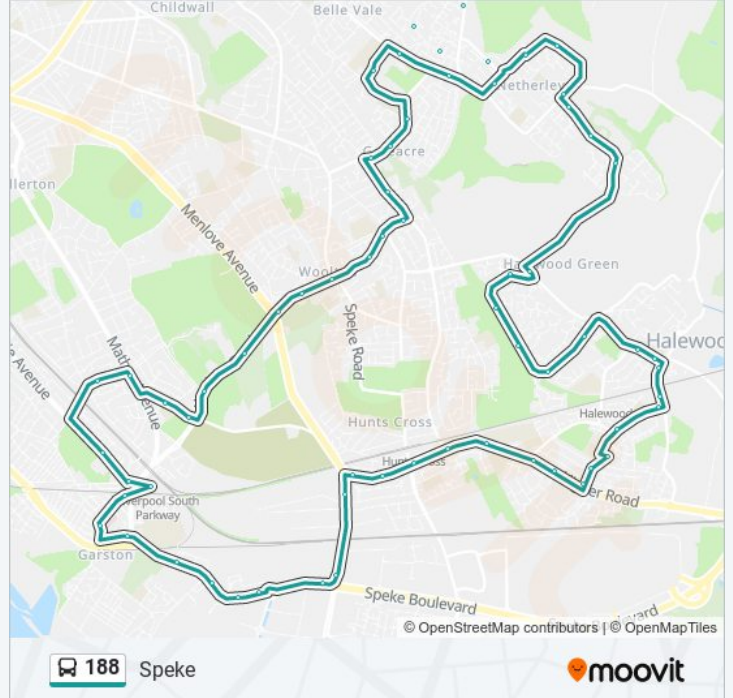

Line Summary:

Horrocks Avenue
 Vineyard Street
 Blackburne Street
 New Mersey Shopping Park
 New Mersey Retail Park
 Speke Hall Road
 Delf Lane
 Triumph Way
 Speke Hall Road
 Bourton Road
 Hunts Cross Station (Stop C)
 Mackets Lane
 Blackburne Drive
 Wood Road
 Mansell Drive
 Higher Road
 Beechwood Avenue
 Halewood Shopping Centre (Stop C)

188 bus Time Schedule

Speke Route Timetable:

Sunday	09:40 - 22:40
Monday	07:40 - 22:40
Tuesday	07:40 - 22:40
Wednesday	07:40 - 22:40
Thursday	07:40 - 22:40
Friday	07:40 - 22:40
Saturday	07:40 - 22:40

188 bus Info

Direction: Speke

Stops: 67

Trip Duration: 57 min

Line Summary:

Hillfoot Road
Allerton Road
Woolton Road
Danefield Road
Heath Road
Stamfordham Road
Dinesen Road
Garfourth Road
Liverpool South Parkway (Stand 5)
Horrocks Avenue
Woolton Road
Horrocks Avenue
Vineyard Street
Blackburne Street
New Mersey Shopping Park
New Mersey Retail Park
Speke Hall Road
Delf Lane
Triumph Way
Speke Hall Road
Bourton Road
Hunts Cross Station (Stop C)
Mackets Lane
Blackburne Drive
Wood Road
Mansell Drive
Higher Road
Beechwood Avenue
Halewood Shopping Centre (Stop C)
Wood Road
Baileys Lane
Leathers Lane
Church Road

Elwyn Drive
Hollies Road
Helston Avenue
Torcross Way
Harrier Drive
Foxleigh
Woodbridge Avenue
Okell Drive
Beesands Close
Brakedale Close
Glebe Hey
Vancouver Road
Sullington Drive
Lydieth Lea
Holt Lane
Naylorsfield Drive
Silverbrook Road
Southbrook Road
St Cyrils Close
Handel Road
Runton Road
Belle Vale Interchange (Stop A)
Belle Vale