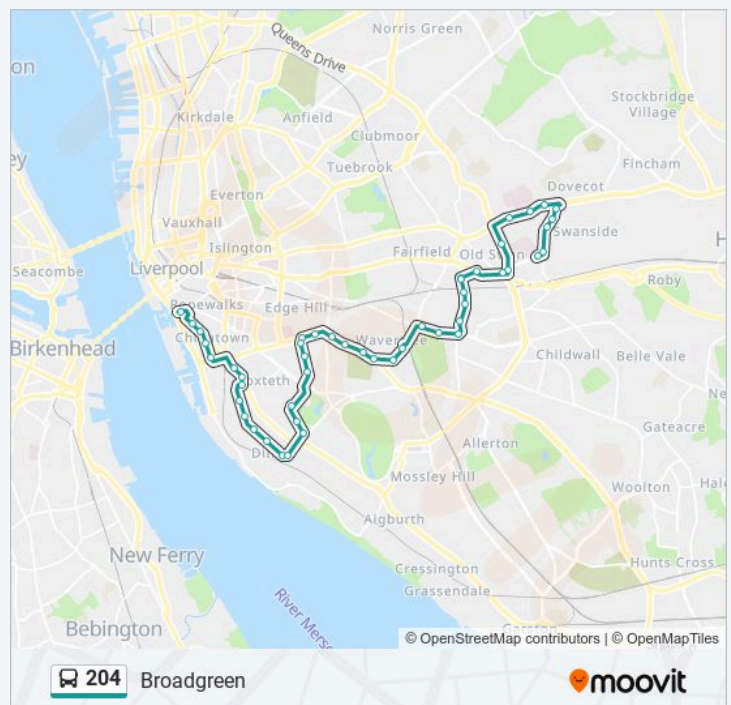

[VIEW LINE SCHEDULE](#)

Liverpool One
 Forrest Street
 Sparling Street
 Bridgewater Street
 Greenland Street
 Dexter Street
 Upper Hill Street
 Hyslop Street
 Northumberland Street
 Corn Street
 Wellington Road
 David Street
 Dingle Brow
 Monkswell Street
 Wellesley Road
 Peel Street
 Devonshire Road West
 Cairns Street
 Eversley Street
 Birt Close
 Crown Street
 Commerce Way
 Yanwath Street
 Wendell Street

204 bus Time Schedule

Broadgreen Route Timetable:

| Sunday | Not Operational |
|-----------|-----------------|
| Monday | 19:58 |
| Tuesday | 19:58 |
| Wednesday | 19:58 |
| Thursday | 19:58 |
| Friday | 19:58 |
| Saturday | 19:48 |

204 bus Info

Direction: Broadgreen

Stops: 48

Trip Duration: 39 min

Line Summary:

Salisbury Road

Portman Road

Garmoyle Road