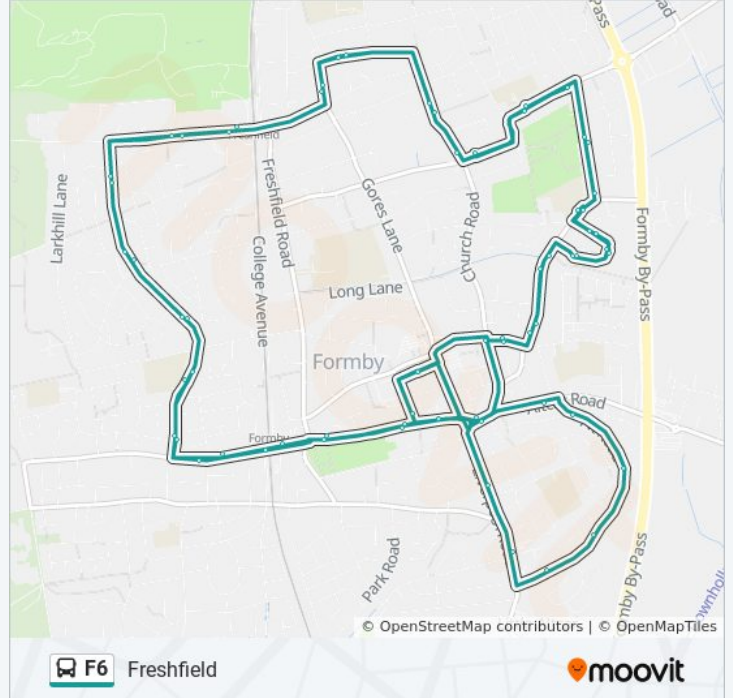

### Direction: Freshfield

70 stops

[VIEW LINE SCHEDULE](#)

Formby Village (Stop A)

Cropton Road

Three Tuns Lane

Three Tuns Lane

Church Road

Ryeground Lane

Piercefield Road

Cricket Path

Gores Lane

Queens Avenue

Freshfield Station (Stop A)

Shireburn Road

Birch Green

### F6 bus Info

**Direction:** Freshfield

**Stops:** 70

**Trip Duration:** 39 min

**Line Summary:**

Holmwood Gardens  
Ennerdale Road  
Mere Road  
Langdale Avenue  
Formby Station (Stop A)  
Formby Station (Stop B)  
Elbow Lane  
Three Tuns Lane  
Formby Village (Stop A)  
Cropton Road  
Three Tuns Lane  
Coronation Avenue  
Kent Road  
Monks Drive  
Abbots Way  
Kirkstall Drive  
Whalley Drive  
Alt Road  
Cross Green Close  
Formby Village (Stop A)  
Cropton Road  
Elbow Lane  
Formby Station (Stop C)  
Formby Station (Stop E)  
Ward Avenue  
Coniston Road  
Grasmere Road  
Harrington Close  
Wicks Green  
Squirrel Green  
Shireburn Road  
Freshfield Station (Stop B)  
Victoria Road

Massams Lane

Cricket Path

Green Lane

Paradise Lane

Deansgate Lane

Mount House Road

Watchyard Lane

Smithy Green