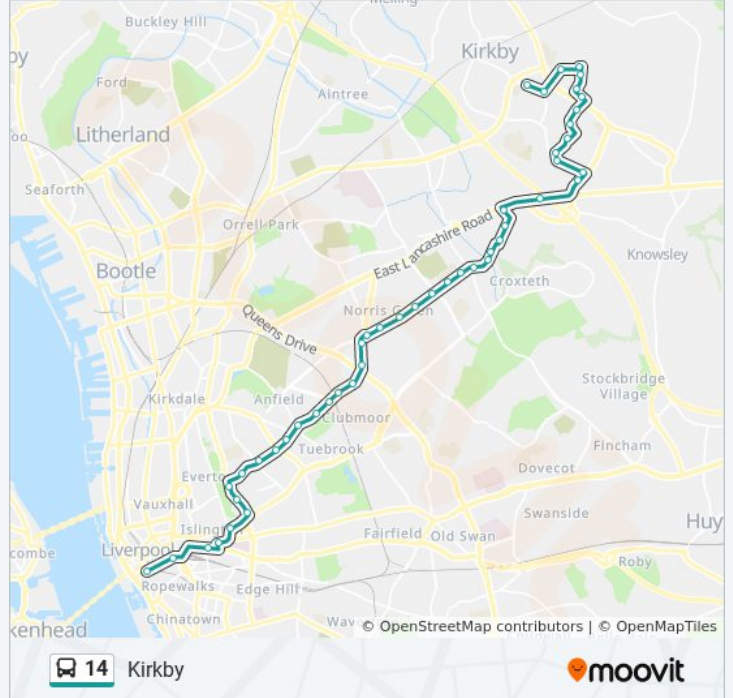

**Direction: Kirkby**

47 stops

[VIEW LINE SCHEDULE](#)

Castle Street (Stop La)  
 Queen Square  
 Greek Street (Stop C)  
 Gildart Street  
 Shaw Street (Stop A)  
 Brunswick Road  
 Plumpton Street  
 Lloyd Close  
 Lance Close  
 Faraday Street  
 Grasmere Street  
 St Andrew Road  
 Abbey Road  
 Vicar Road  
 Pinehurst Avenue  
 Richard Kelly Drive  
 Cherry Lane  
 Sandyville Road

**Stops:** 47

**Trip Duration:** 48 min

**Line Summary:**

- Broad Lane
- Townsend Avenue
- Parthenon Drive
- Sedgemoor Road
- Scargreen Avenue
- Cottesbrook Road
- Oakgate Close
- Waterstone Close
- Standard Road
- Unicorn Road
- Cubert Road
- Mullion Road
- Newlyn Road
- Petherick Road
- M57
- Old Farm Road
- Moorgate Road
- Palm Grove
- Bewley Drive
- Kersey Road
- Lydbury Crescent
- Edgefold Road
- Westhead Walk
- Hargate Road
- Retford Road
- Minstead Avenue
- Briery Hey Avenue
- Cherryfield Drive
- Kirkby Bus Station (Stand 4)

**Direction: Liverpool**

58 stops

[VIEW LINE SCHEDULE](#)

### 14 bus Info

**Direction:** Liverpool

**Stops:** 58

**Trip Duration:** 39 min

**Line Summary:**

Carsington Road  
Stalisfield Avenue  
Lewisham Road  
Lorenzo Drive  
Back Broadway  
Utting Avenue East  
Queens Drive  
Maiden Lane  
Pinehurst Avenue  
Vicar Road  
Lower Breck Road  
Sedley Street  
Belmont Road  
Queens Road  
Dobson Street  
Everton Road  
Plumpton Street  
West Derby Road  
Low Hill  
Epworth Street  
Greek Street (Stop R)  
Queen Square  
Cumberland Street (Stop Dc)  
North John Street (Stop De)  
Castle Street (Stop La)