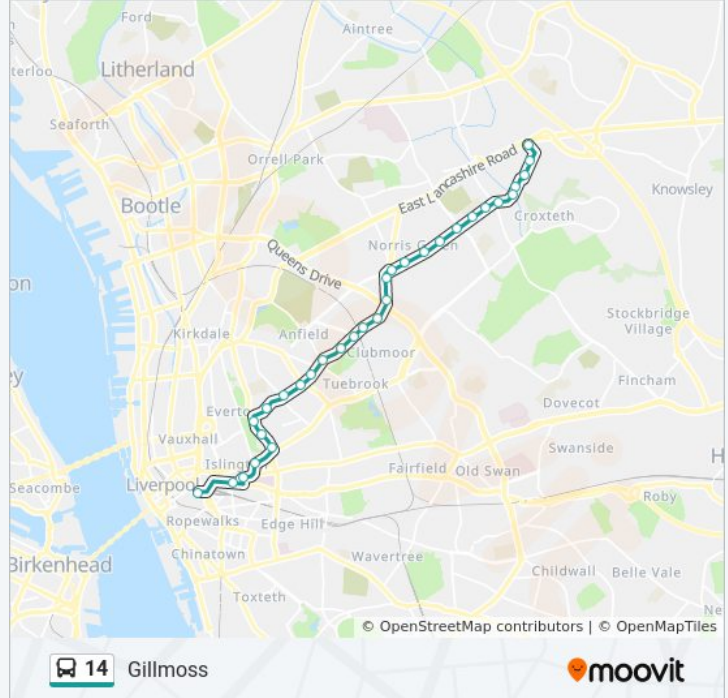

- Castle Street (Stop La)
- Queen Square
- Greek Street (Stop C)
- Gildart Street
- Shaw Street (Stop A)
- Brunswick Road
- Plumpton Street
- Lloyd Close
- Lance Close
- Faraday Street
- Grasmere Street
- St Andrew Road
- Abbey Road
- Vicar Road
- Pinehurst Avenue
- Richard Kelly Drive
- Cherry Lane
- Sandyville Road
- Broad Lane
- Townsend Avenue
- Parthenon Drive
- Sedgemoor Road

**Direction: Kirkby**

47 stops

[VIEW LINE SCHEDULE](#)

Castle Street (Stop La)  
 Queen Square  
 Greek Street (Stop C)  
 Gildart Street  
 Shaw Street (Stop A)  
 Brunswick Road  
 Plumpton Street  
 Lloyd Close  
 Lance Close  
 Faraday Street  
 Grasmere Street  
 St Andrew Road  
 Abbey Road  
 Vicar Road  
 Pinehurst Avenue  
 Richard Kelly Drive  
 Cherry Lane  
 Sandyville Road

**Stops:** 47

**Trip Duration:** 48 min

**Line Summary:**

- Broad Lane
- Townsend Avenue
- Parthenon Drive
- Sedgemoor Road
- Scargreen Avenue
- Cottesbrook Road
- Oakgate Close
- Waterstone Close
- Standard Road
- Unicorn Road
- Cubert Road
- Mullion Road
- Newlyn Road
- Petherick Road
- M57
- Old Farm Road
- Moorgate Road
- Palm Grove
- Bewley Drive
- Kersey Road
- Lydbury Crescent
- Edgefold Road
- Westhead Walk
- Hargate Road
- Retford Road
- Minstead Avenue
- Briery Hey Avenue
- Cherryfield Drive
- Kirkby Bus Station (Stand 4)

**Direction: Liverpool**

58 stops

[VIEW LINE SCHEDULE](#)