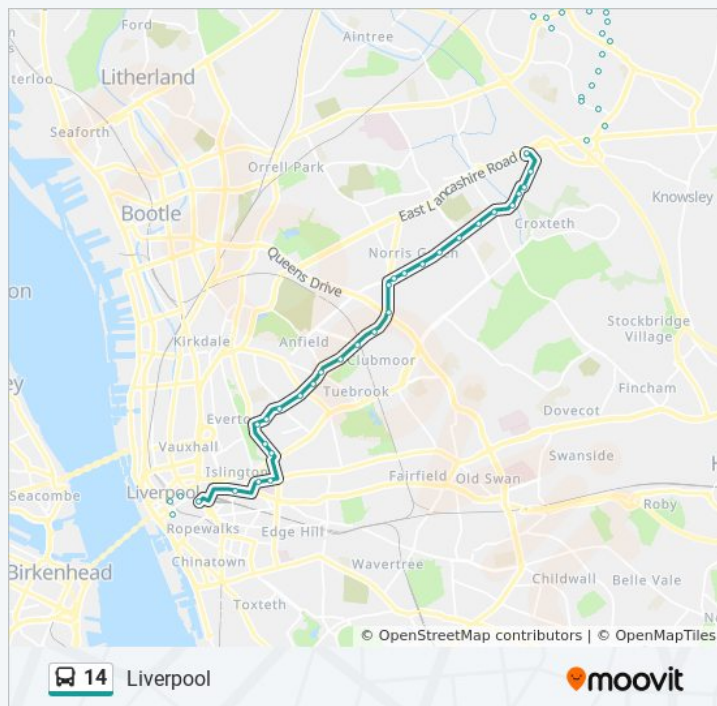

**Direction: Kirkby**

47 stops

[VIEW LINE SCHEDULE](#)

Castle Street (Stop La)  
 Queen Square  
 Greek Street (Stop C)  
 Gildart Street  
 Shaw Street (Stop A)  
 Brunswick Road  
 Plumpton Street  
 Lloyd Close  
 Lance Close  
 Faraday Street  
 Grasmere Street  
 St Andrew Road  
 Abbey Road  
 Vicar Road  
 Pinehurst Avenue  
 Richard Kelly Drive  
 Cherry Lane  
 Sandyville Road

**Direction: Liverpool**

58 stops

[VIEW LINE SCHEDULE](#)

Millbrook Drive

Briery Hey Avenue

Bigdale Drive

Wyllin Road

Westhead Avenue

Simonswood Lane

Edgefold Road

Rowlings Way

### 14 bus Info

**Direction:** Liverpool

**Stops:** 58

**Trip Duration:** 39 min

**Line Summary:**

Carsington Road  
Stalisfield Avenue  
Lewisham Road  
Lorenzo Drive  
Back Broadway  
Utting Avenue East  
Queens Drive  
Maiden Lane  
Pinehurst Avenue  
Vicar Road  
Lower Breck Road  
Sedley Street  
Belmont Road  
Queens Road  
Dobson Street  
Everton Road  
Plumpton Street  
West Derby Road  
Low Hill  
Epworth Street  
Greek Street (Stop R)  
Queen Square  
Cumberland Street (Stop Dc)  
North John Street (Stop De)  
Castle Street (Stop La)