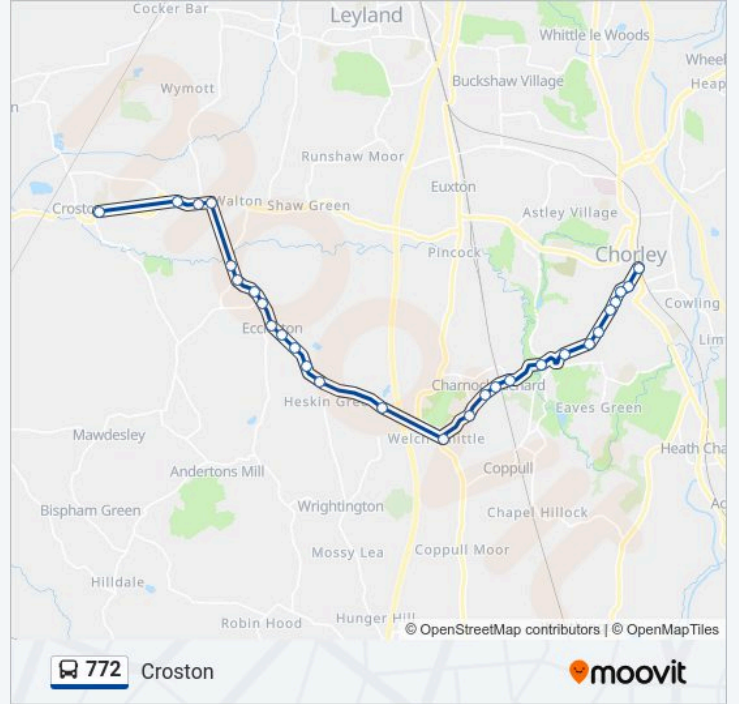

Direction: Chorley Town Centre

28 stops

[VIEW LINE SCHEDULE](#)

Bishop Rawsthorpe Turning Circle

Garden Centre

Ulnes Walton Lane

New Lane

St Marys Church

Stops: 28

Trip Duration: 40 min

Line Summary:

All Saints Ceps
 Weldbank Lane
 Coventry Street
 Lupton Street
 Hamilton Road
 George Street
 Railway Station

Direction: Croston

28 stops
[VIEW LINE SCHEDULE](#)

Enfield Close

Institute

Doctors Lane

Towngate

Tincklers Lane

St Marys Church

New Lane

Ulmes Walton Lane

Garden Centre

Bishop Rawsthorne Turning Circle

772 bus time schedules and route maps are available in an offline PDF at moovitapp.com. Use the Moovit App to see live bus times, train schedule or subway schedule, and step-by-step directions for all public transit in North West.