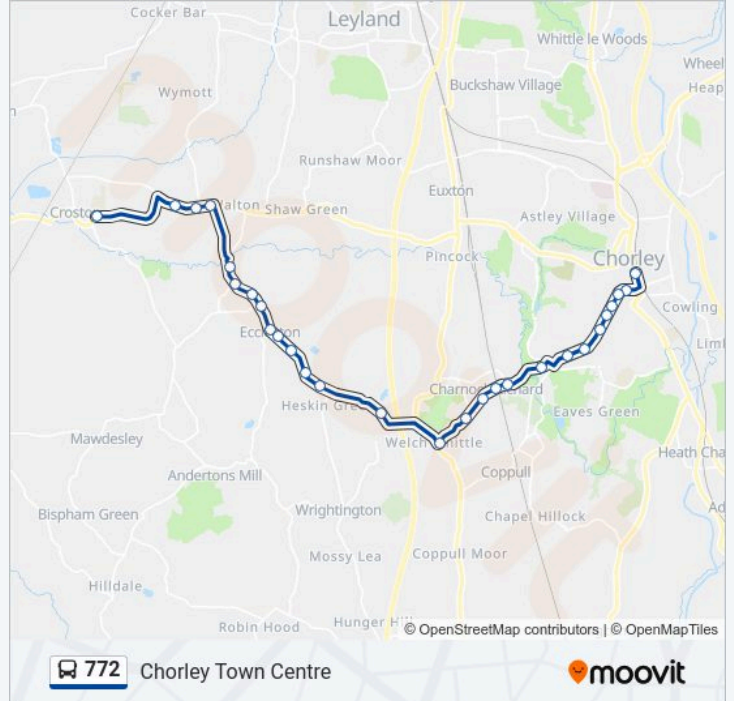

Direction: Chorley Town Centre

28 stops

[VIEW LINE SCHEDULE](#)

Bishop Rawsthorpe Turning Circle

Garden Centre

Ulnes Walton Lane

New Lane

St Marys Church

772 bus Time Schedule

Chorley Town Centre Route Timetable:

Sunday	Not Operational
Monday	15:20
Tuesday	15:20
Wednesday	15:20
Thursday	15:20
Friday	15:20
Saturday	Not Operational

772 bus Info

Direction: Chorley Town Centre

Stops: 28

Trip Duration: 40 min

Line Summary:

All Saints Ceps
 Weldbank Lane
 Coventry Street
 Lupton Street
 Hamilton Road
 George Street
 Railway Station

Direction: Croston

28 stops
[VIEW LINE SCHEDULE](#)

Rail Station
 George Street
 Hamilton Road
 Silvester Road
 Coventry St
 Weldbank Lane
 All Saints Ceps
 Liptrott Road
 Plymouth Cottages
 Church Lane
 Dog & Partridge
 Leeson Avenue
 Charter Lane
 Hinds Head
 Park Hall Entrance
 The Warings
 Whalley Road
 Old Mill