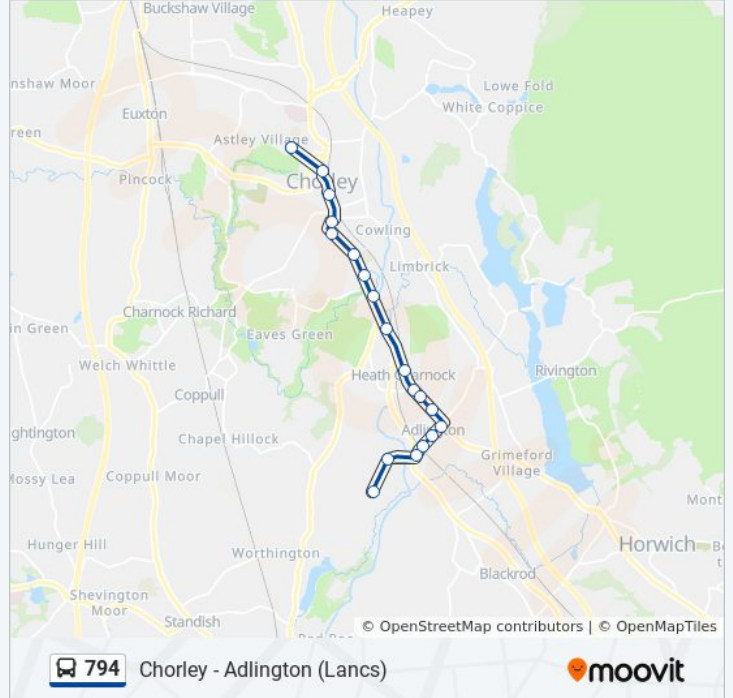

## Direction: Adlington

20 stops

[VIEW LINE SCHEDULE](#)

St Michaels Cehs  
Bengal Street  
Rail Station  
Goring Street  
Bolton Street  
Yarrow Gate  
Yarrow Bridge  
Myles Standish Way  
Worcester Place  
Marley Court  
The Asshawes  
White Horse  
Cardwell Arms  
Daisy Hill Drive  
Peel Street  
Library  
Railway Station  
Market Place  
Sandy Lane  
Old School Lane

## 794 bus Info

**Direction:** Adlington

**Stops:** 20

**Trip Duration:** 23 min

**Line Summary:**

**Direction: Crosse Street**

22 stops

[VIEW LINE SCHEDULE](#)

- Old School Lane
- Windsor Avenue
- Sandy Lane
- Primary School
- Railway Station
- Library
- Ridgeway Arms
- Daisy Hill Drive
- Cardwell Arms
- White Horse
- The Asshawes
- Skew Bridge
- Worcester Place
- Myles Standish Way
- Yarrow Bridge
- Yarrow Gate
- Pilling Lane
- Goring Street

**Direction:** Crosse Street

**Stops:** 22

**Trip Duration:** 33 min

**Line Summary:**

Railway Station

Bengal Street

Millfield Road

St Michaels Cehs