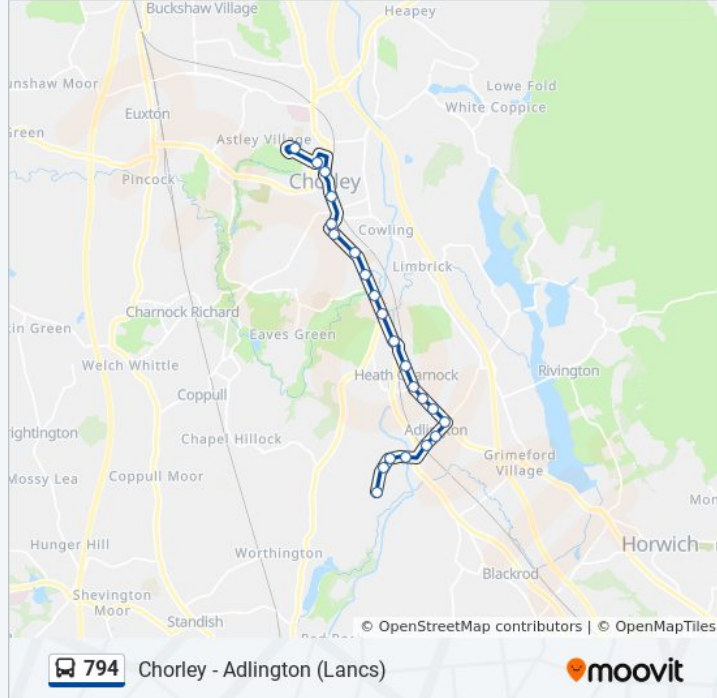

## Direction: Adlington

20 stops

[VIEW LINE SCHEDULE](#)

St Michaels Cehs  
Bengal Street  
Rail Station  
Goring Street  
Bolton Street  
Yarrow Gate  
Yarrow Bridge  
Myles Standish Way  
Worcester Place  
Marley Court  
The Asshawes  
White Horse  
Cardwell Arms  
Daisy Hill Drive  
Peel Street  
Library  
Railway Station  
Market Place  
Sandy Lane  
Old School Lane

- Old School Lane
- Windsor Avenue
- Sandy Lane
- Primary School
- Railway Station
- Library
- Ridgeway Arms
- Daisy Hill Drive
- Cardwell Arms
- White Horse
- The Asshawes
- Skew Bridge
- Worcester Place
- Myles Standish Way
- Yarrow Bridge
- Yarrow Gate
- Pilling Lane
- Goring Street

**Direction:** Crosse Street

**Stops:** 22

**Trip Duration:** 33 min

**Line Summary:**

Railway Station

Bengal Street

Millfield Road

St Michaels Cehs

794 bus time schedules and route maps are available in an offline PDF at [moovitapp.com](https://moovitapp.com). Use the [Moovit App](#) to see live bus times, train schedule or subway schedule, and step-by-step directions for all public transit in North West.