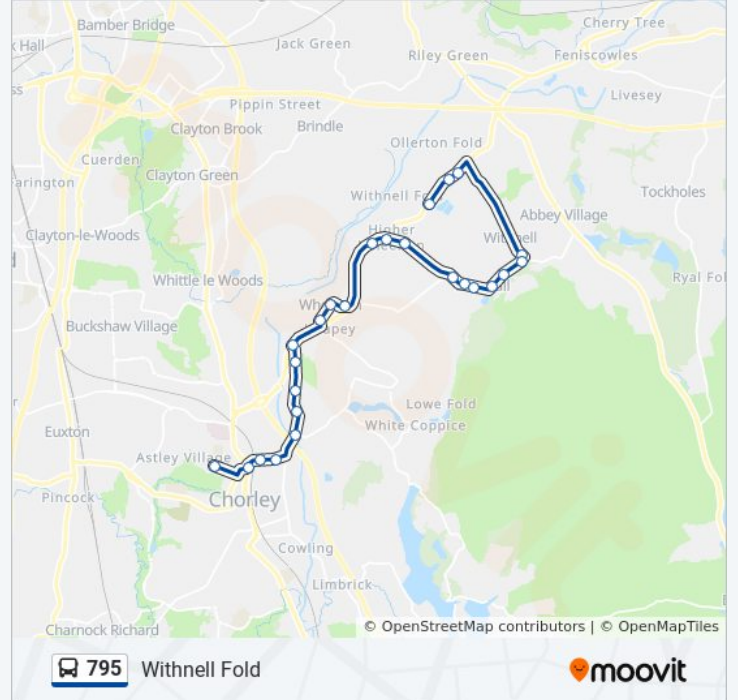

Direction: Crosse Street

26 stops

[VIEW LINE SCHEDULE](#)

Road End
Ollerton Hall
Bury Lane End
St Josephs Primary School
Health Centre
Hartington Road
School Lane
War Memorial
Windsor Drive
Sandy Lane
Highfield Farm
Blackburn Road
Fishwick Lane
Millbrook Close
Red Lion Hotel
Town Lane
Blackburn Road
Gorse Close
Guildford Avenue
Merton Grove
Motorway Bridge
Morris Road

Guildford Avenue

Gorse Close

Moss Lane Jct

Town Lane

Red Lion Hotel

Millbrook Close

Fishwick Lane

Blackburn Road

795 bus Info

Direction: Withnell Fold

Stops: 25

Trip Duration: 30 min

Line Summary:

Woodland View

Hartington Road

Health Centre

Post Office

Bury Lane

Ollerton Hall

Road End

795 bus time schedules and route maps are available in an offline PDF at moovitapp.com. Use the [Moovit App](#) to see live bus times, train schedule or subway schedule, and step-by-step directions for all public transit in North West.