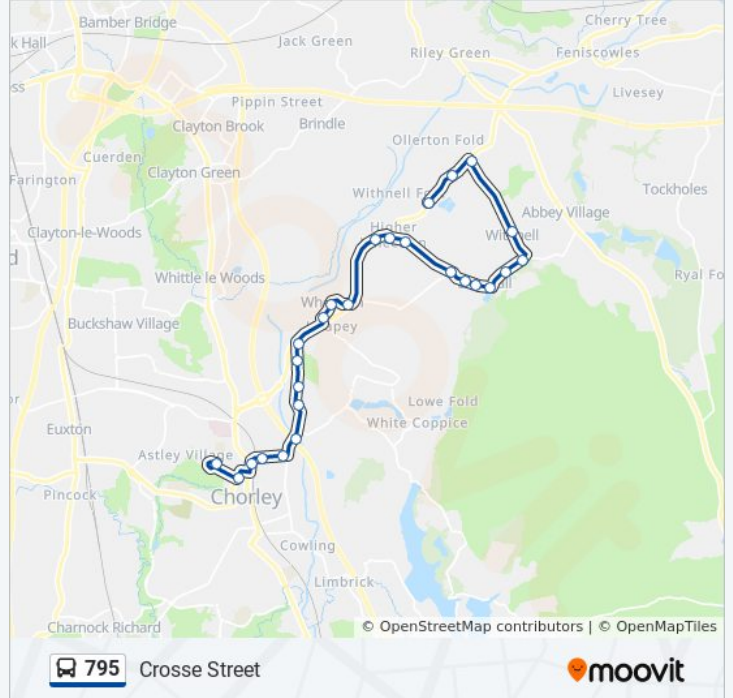

Direction: Crosse Street

26 stops

[VIEW LINE SCHEDULE](#)

Road End
Ollerton Hall
Bury Lane End
St Josephs Primary School
Health Centre
Hartington Road
School Lane
War Memorial
Windsor Drive
Sandy Lane
Highfield Farm
Blackburn Road
Fishwick Lane
Millbrook Close
Red Lion Hotel
Town Lane
Blackburn Road
Gorse Close
Guildford Avenue
Merton Grove
Motorway Bridge
Morris Road

Stops: 26

Trip Duration: 33 min

Line Summary:

Beaconsfield Terrace

All Seasons Leisure Centre

Millfield Road

St Michaels Cehs

Direction: Withnell Fold

25 stops

[VIEW LINE SCHEDULE](#)

St Michaels Cehs

All Seasons Leisure Centre

Beaconsfield Terrace

St Josephs Parish Centre

The Lock And Quay

Merton Grove

795 bus Info

Direction: Withnell Fold

Stops: 25

Trip Duration: 30 min

Line Summary:

Woodland View

Hartington Road

Health Centre