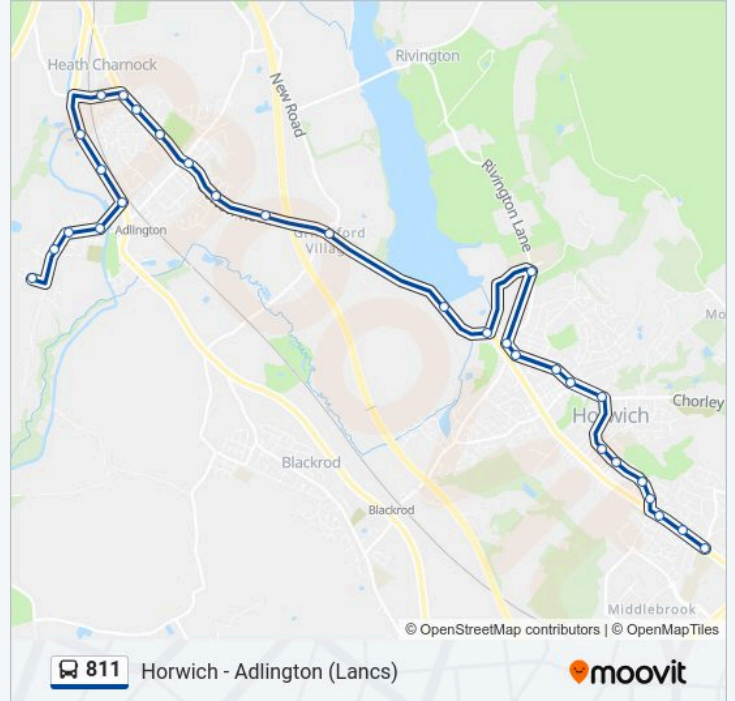

Direction: Adlington

31 stops

[VIEW LINE SCHEDULE](#)

- St Joseph's High School
- St Joseph's High School
- Mount Street
- St Mary's Rc Primary School
- Telford Street
- Barlow Street
- Fox Street
- School Street
- Horwich Leisure Centre
- Brownlow Road
- Albert Street
- The Crown (Stop B)
- Mary Street West
- Darley Street
- Rivington & Blackrod High School
- Mary Street West
- Squirrel Lane
- Rivington Waterworks
- Grimeford Road
- Bolton Road
- Rothwell Road

Anderton Street

Market Place

Sandy Lane

Castle Drive

Direction: Horwich

30 stops

[VIEW LINE SCHEDULE](#)

Castle Drive

Cardwell Arms

Daisy Hill Drive

Elephant And Castle

Rothwell Road

Anderton Cottages

Grimeford Road

Rivington Waterworks

Dryfield Lane

Direction: Horwich

Stops: 30

Trip Duration: 35 min

Line Summary:

Mary Street West
The Crown (Stop A)
Albert Street
Brownlow Road
Horwich Leisure Centre
Fox Street
Arkwright Street
Telford Street
St Mary's Rc Primary School
Mount Street
The Heights
St Joseph's High School