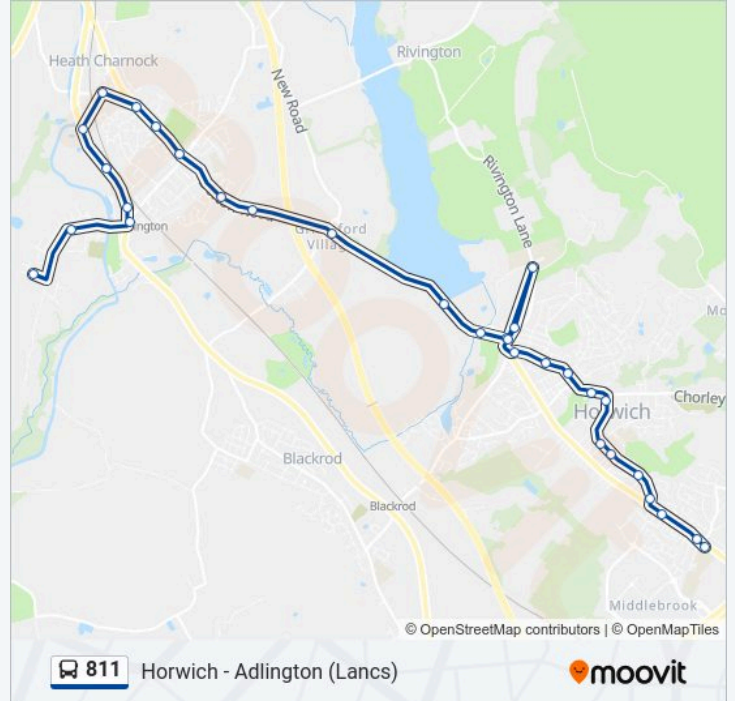

Direction: Adlington

31 stops

[VIEW LINE SCHEDULE](#)

- St Joseph's High School
- St Joseph's High School
- Mount Street
- St Mary's Rc Primary School
- Telford Street
- Barlow Street
- Fox Street
- School Street
- Horwich Leisure Centre
- Brownlow Road
- Albert Street
- The Crown (Stop B)
- Mary Street West
- Darley Street
- Rivington & Blackrod High School
- Mary Street West
- Squirrel Lane
- Rivington Waterworks
- Grimeford Road
- Bolton Road
- Rothwell Road

Trip Duration: 35 min

Line Summary:

Ridgeway Arms

Daisy Hill Drive

Cardwell Arms

Rawlinson Lane

Kings Lea

Allanson Hall Farm

Anderton Street

Market Place

Sandy Lane

Castle Drive

Direction: Horwich

30 stops

[VIEW LINE SCHEDULE](#)

Castle Drive

Direction: Horwich

Stops: 30

Trip Duration: 35 min

Line Summary:

Mary Street West
The Crown (Stop A)
Albert Street
Brownlow Road
Horwich Leisure Centre
Fox Street
Arkwright Street
Telford Street
St Mary's Rc Primary School
Mount Street
The Heights
St Joseph's High School