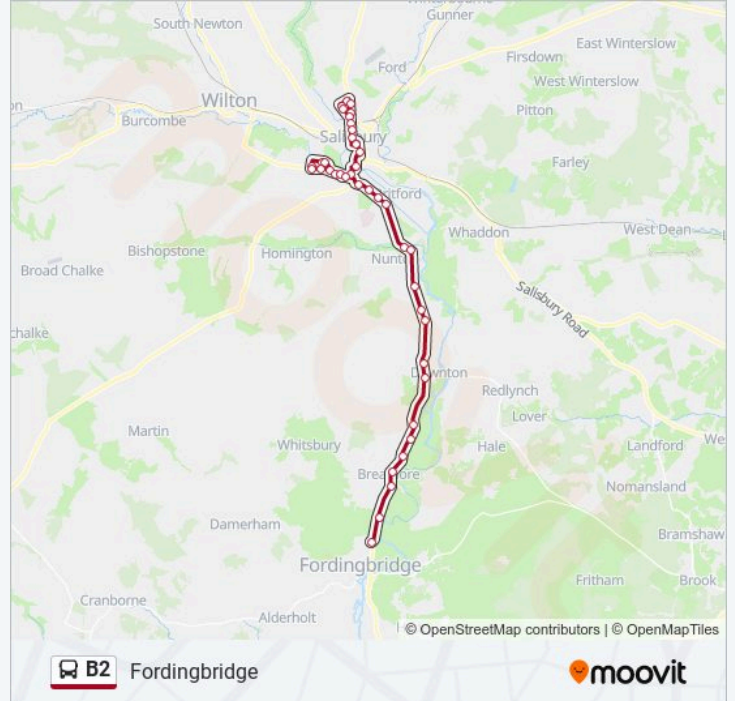

South Charford Crossing, North Charford

Breamore House Turn, North Street

Village Hall, Breamore

Police Cottages, Breamore

Burgate Cross, Upper Burgate

Burgate Sch Grounds, Fordingbridge

Direction: Salisbury

43 stops

[VIEW LINE SCHEDULE](#)

Kingfisher Drive, Lower Burgate

Burgate Cross, Upper Burgate

Police Cottages, Breamore

Village Hall, Breamore

Breamore House Turn, North Street

South Charford Crossing, North Charford