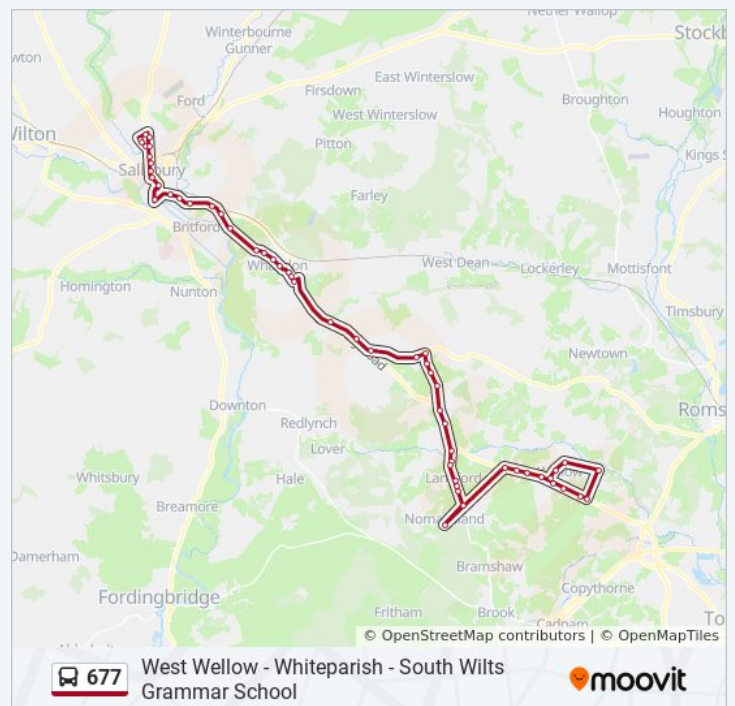

West Wellow - Whiteparish - South Wilts Grammar School

Get The App

The 677 bus line (West Wellow - Whiteparish - South Wilts Grammar School) has 2 routes. For regular weekdays, their operation hours are:

Post Office, Whaddon

677 bus Time Schedule

West Wellow Route Timetable:

Sunday	Not Operational
Monday	15:57
Tuesday	15:57
Wednesday	15:57
Thursday	15:57
Friday	15:57
Saturday	Not Operational

677 bus Info

Direction: West Wellow

Stops: 55

Trip Duration: 59 min

Line Summary:

Pepperbox Hill, Whiteparish

Lime Kiln Quarry, Whiteparish

Garage, Whiteparish

Newton Buildings, Whiteparish

All Saint's Church, Whiteparish