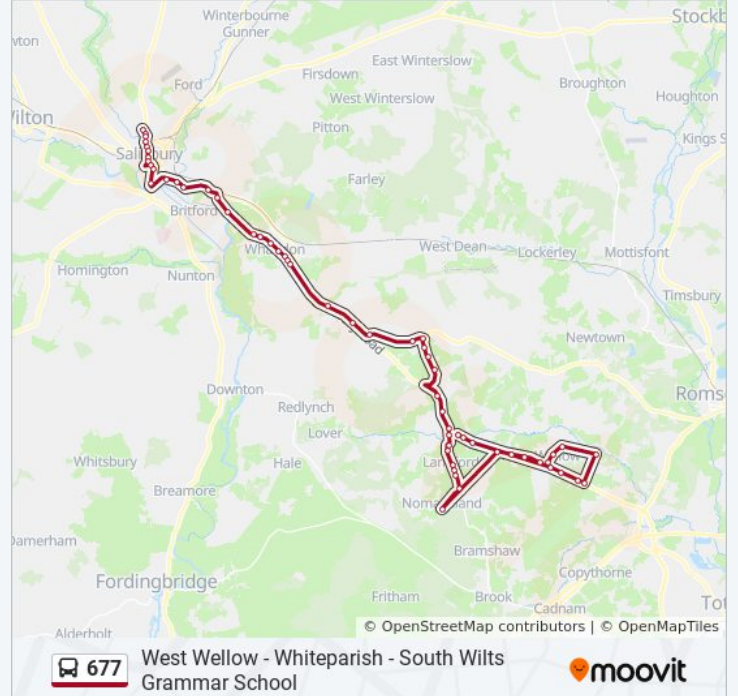

Retail Park, Salisbury

Wiltshire College, Salisbury

St Osmunds School, Salisbury

Catherine Street, Salisbury

New Canal, Salisbury

Tesco, Salisbury

Whites, Salisbury

Mill Stream Approach, Salisbury

Milford Hall Hotel, Salisbury

Castle Roundabout, Salisbury

Butts Road, Salisbury

Victoria Park, Salisbury

South Wilts Grammar School, Salisbury

Direction: West Wellow

55 stops

[VIEW LINE SCHEDULE](#)

Stops: 55

Trip Duration: 59 min

Line Summary:

Pepperbox Hill, Whiteparish

Lime Kiln Quarry, Whiteparish

Garage, Whiteparish

Newton Buildings, Whiteparish

All Saint's Church, Whiteparish